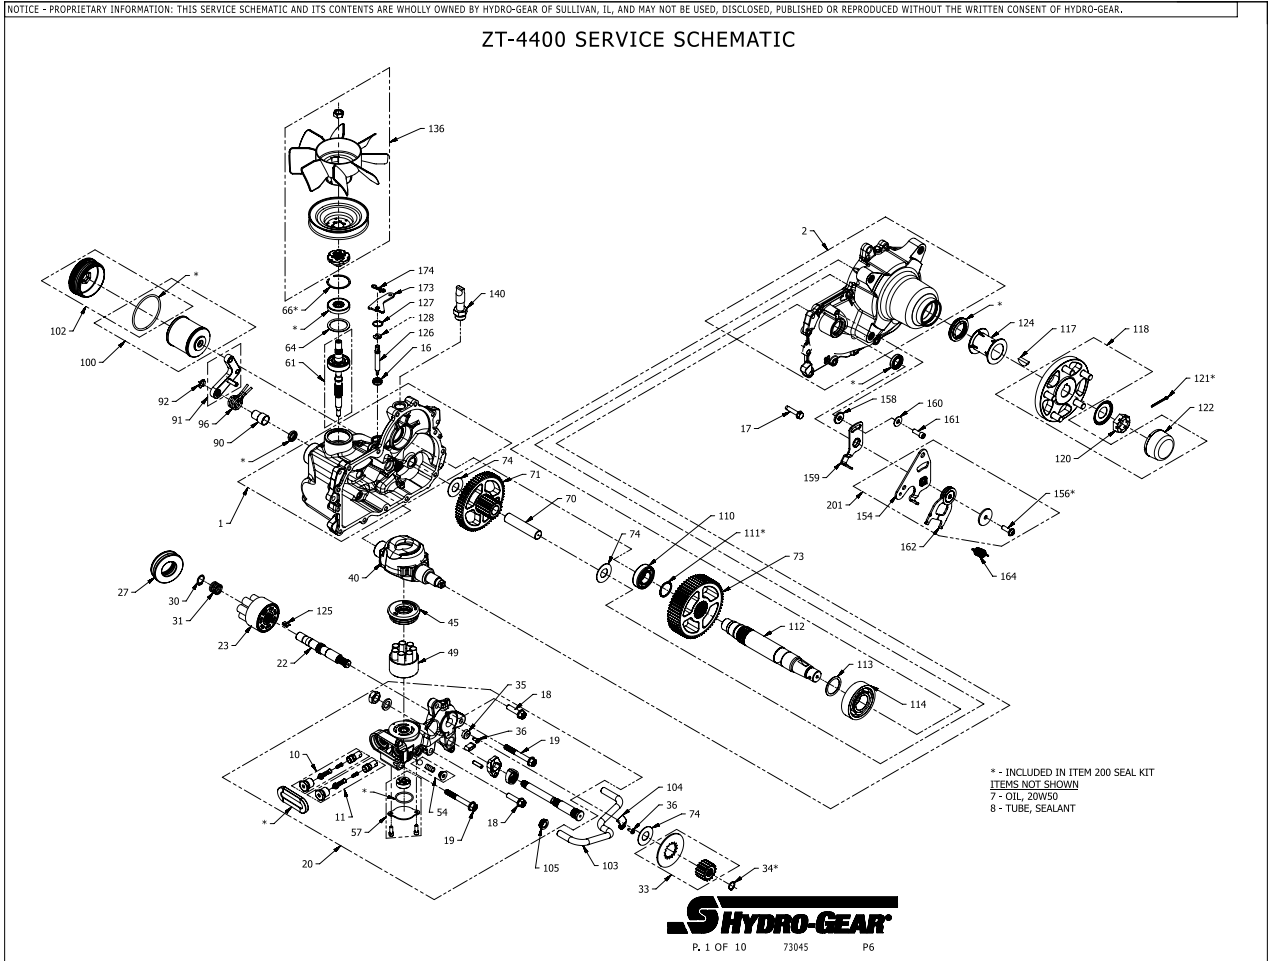

Parts Breakdown

Parts Breakdown

#	PART #	DESCRIPTION	QTY	Note
1	72518	KIT MAIN HOUSING LH	1	
2	72520	KIT SIDE HOUSING LH	1	
7		OIL, 20W50	0.9246 gal	
8	50928	SEALANT TUBE	1	
10	72569	KIT SHOCKVALVE	1	
11	72569	KIT SHOCKVALVE	1	
16	55232	SEAL, LIP .375 X .75 X .25	1	
17	53987	SCREW 5/16-18 X 1.5 HEX WASHER	14	
18	54426	BOLT	2	
19	52977	SCREW 3/8-16 X 3.00 HF	2	
20	72570	KIT CENTERSECTION LH	1	
22	54053	SHAFT, MOTOR	1	
23	72897	KIT,BLOCK 16cc CYLINDER	1	
27	52991	BEARING 35X70X21.6 THRUST	1	
30	53676	RING, RETAINING	1	
31	2000025	SPRING COMP .89 X .65	1	
33	72725	KIT BRAKE ROTOR GEAR	1	
34	44145	RETAINING RING, MOTOR SHAFT	1	
35	51100	MAGNET, RING	1	
36	50653	BOLT 10-32 X 1/2 SELF TAPPING	2	
40	52972	SWASHPLATE 16CC MACHINED	1	
45	54032	BEARING, THRUST, PUMP	1	
49	71971	KIT, BLOCK 12CC	1	
54	72527	KIT CHARGE RELIEF	1	
57	72526	KIT CHARGE PUMP	1	
61	72523	KIT INPUT SHAFT	1	
64	2000023	SPACER	1	
66	54352	RING, RET, INTERNAL, INPUT	1	
70	54079	JACKSHAFT	1	
71	72522	KIT GEARS	1	
73	54037	GEAR, 62T	1	
74	54078	WASHER, JACKSHAFT	3	
90	54367	SPACER, SPRING	1	
91	72524	KIT BRAKE LH	1	
92	53019	RING RET 43 EXT KLIPRING	1	
96	53898	SPRING, TORSION	1	
100	72537	KIT FILTER	1	
102	72536	KIT FILTER CAP	1	
103	54224	TUBE, FILTER, LH	1	
104	54085	CLAMP, TUBE, FILTER	1	
105	52982	GROMMET	1	
110	53656	BEARING 25.4X52X15 BALL 6205R-1	1	
111	54219	RING, RETAINING, .125, EXTERNAL, SPRING	1	
112	54275	SHAFT, AXLE	1	
113	53006	WASHER 1.40 X 1.75 X .05	1	
114	53007	BEARING 35X80X21 BALL 6307	1	

Parts Breakdown