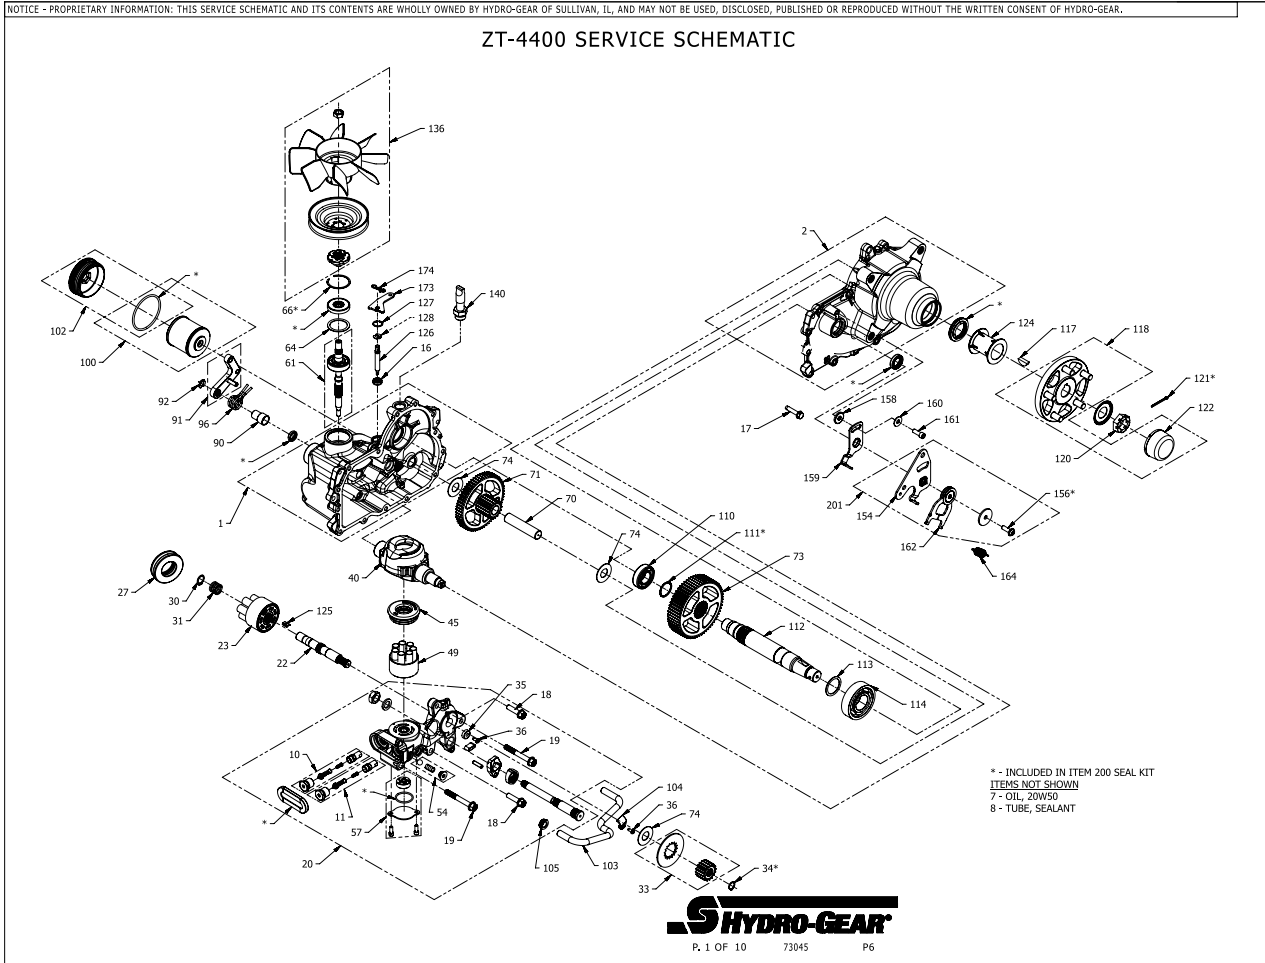

Parts Breakdown

Parts Breakdown

#	PART #	DESCRIPTION	QTY	Note
1	72519	KIT MAIN HOUSING RH	1	
2	72521	KIT SIDE HOUSING RH	1	
7		OIL, 20W50	0.9246 gal	
8	50928	SEALANT TUBE	1	
10	72569	KIT SHOCKVALVE	1	
11	72569	KIT SHOCKVALVE	1	
16	55232	SEAL, LIP .375 X .75 X .25	1	
17	53987	SCREW 5/16-18 X 1.5 HEX WASHER	14	
18	54426	BOLT	2	
19	52977	SCREW 3/8-16 X 3.00 HF	2	
20	72571	KIT CENTERSECTION RH	1	
22	54053	SHAFT, MOTOR	1	
23	72897	KIT,BLOCK 16cc CYLINDER	1	
27	52991	BEARING 35X70X21.6 THRUST	1	
30	53676	RING, RETAINING	1	
31	2000025	SPRING COMP .89 X .65	1	
33	72725	KIT BRAKE ROTOR GEAR	1	
34	44145	RETAINING RING, MOTOR SHAFT	1	
35	51100	MAGNET, RING	1	
36	50653	BOLT 10-32 X 1/2 SELF TAPPING	2	
40	52972	SWASHPLATE 16CC MACHINED	1	
45	54032	BEARING, THRUST, PUMP	1	
49	71971	KIT, BLOCK 12CC	1	
54	72527	KIT CHARGE RELIEF	1	
57	72526	KIT CHARGE PUMP	1	
61	72523	KIT INPUT SHAFT	1	
64	2000023	SPACER	1	
66	54352	RING, RET, INTERNAL, INPUT	1	
70	54079	JACKSHAFT	1	
71	72522	KIT GEARS	1	
73	54037	GEAR, 62T	1	
74	54078	WASHER, JACKSHAFT	3	
90	54367	SPACER, SPRING	1	
91	72525	KIT BRAKE RH	1	
92	53019	RING RET 43 EXT KLIPRING	1	
96	53898	SPRING, TORSION	1	
100	72537	KIT FILTER	1	
102	72536	KIT FILTER CAP	1	
103	54225	TUBE, FILTER, RH	1	
104	54085	CLAMP, TUBE, FILTER	1	
105	52982	GROMMET	1	
110	53656	BEARING 25.4X52X15 BALL 6205R-1	1	
111	54219	RING, RETAINING, .125, EXTERNAL, SPRING	1	
112	54275	SHAFT, AXLE	1	
113	53006	WASHER 1.40 X 1.75 X .05	1	
114	53007	BEARING 35X80X21 BALL 6307	1	

Parts Breakdown