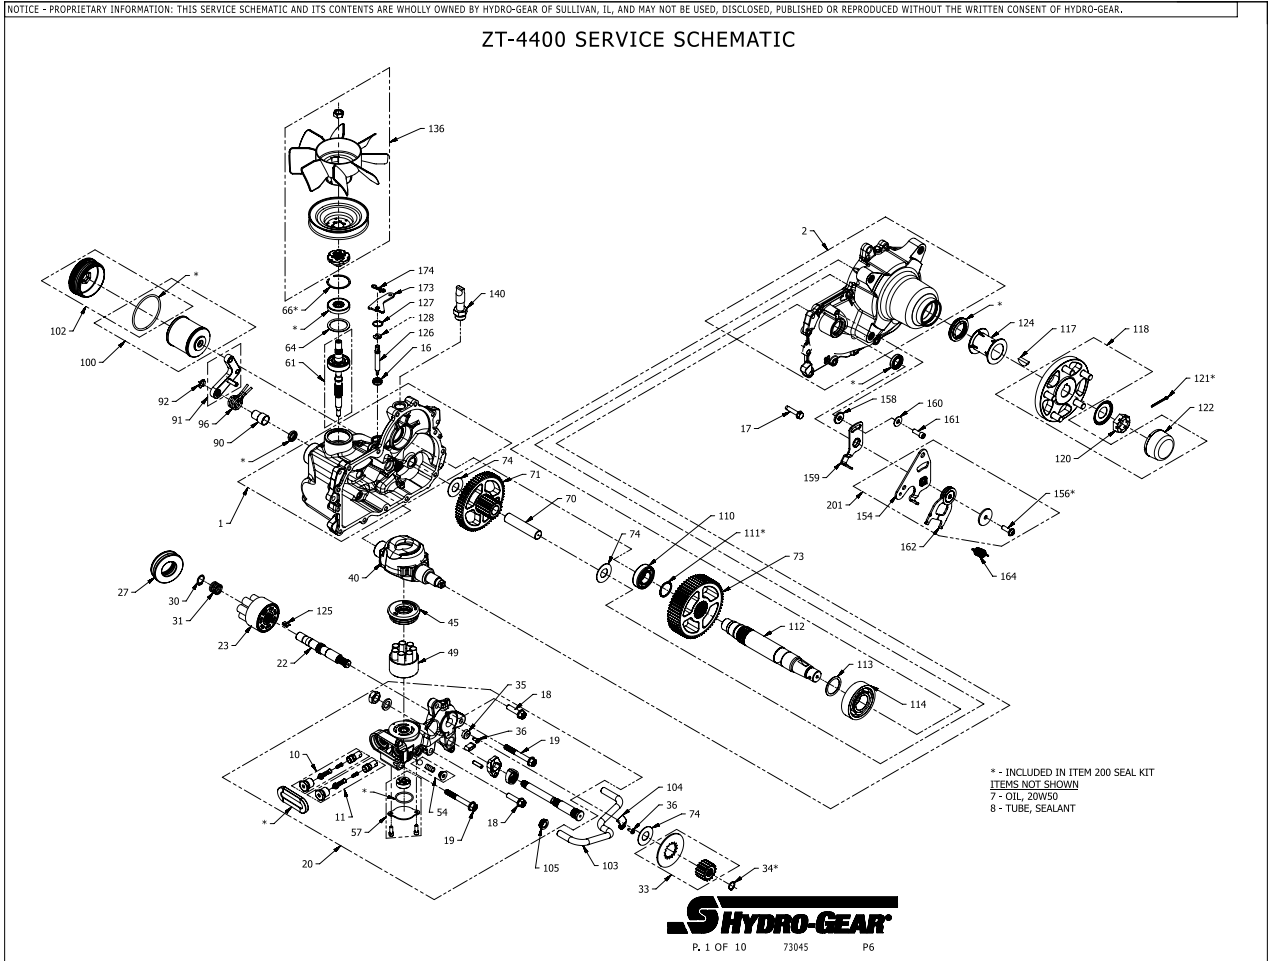

Parts Breakdown

Parts Breakdown

#	PART #	DESCRIPTION	QTY	Note
1	72519	KIT MAIN HOUSING RH	1	
2	72521	KIT SIDE HOUSING RH	1	
7		OIL, 20W50	0.9246 gal	
8	50928	SEALANT TUBE	1	
10	72569	KIT SHOCKVALVE	1	
11	72569	KIT SHOCKVALVE	1	
16	55232	SEAL, LIP .375 X .75 X .25	1	
17	53987	SCREW 5/16-18 X 1.5 HEX WASHER	14	
18	54426	BOLT	2	
19	52977	SCREW 3/8-16 X 3.00 HF	2	
20	72571	KIT CENTERSECTION RH	1	
22	54053	SHAFT, MOTOR	1	
23	72897	KIT,BLOCK 16cc CYLINDER	1	
27	52991	BEARING 35X70X21.6 THRUST	1	
30	53676	RING, RETAINING	1	
31	2000025	SPRING COMP .89 X .65	1	
33	72725	KIT BRAKE ROTOR GEAR	1	
34	44145	RETAINING RING, MOTOR SHAFT	1	
35	51100	MAGNET, RING	1	
36	50653	BOLT 10-32 X 1/2 SELF TAPPING	2	
40	52972	SWASHPLATE 16CC MACHINED	1	
45	54032	BEARING, THRUST, PUMP	1	
49	71971	KIT, BLOCK 12CC	1	
54	72527	KIT CHARGE RELIEF	1	
57	72526	KIT CHARGE PUMP	1	
61	72523	KIT INPUT SHAFT	1	
64	2000023	SPACER	1	
66	54352	RING, RET, INTERNAL, INPUT	1	
70	54079	JACKSHAFT	1	
71	72522	KIT GEARS	1	
73	54037	GEAR, 62T	1	
74	54078	WASHER, JACKSHAFT	3	
90	54367	SPACER, SPRING	1	
91	72525	KIT BRAKE RH	1	
92	53019	RING RET 43 EXT KLIPRING	1	
96	53898	SPRING, TORSION	1	
100	72537	KIT FILTER	1	
102	72536	KIT FILTER CAP	1	
103	54225	TUBE, FILTER, RH	1	
104	54085	CLAMP, TUBE, FILTER	1	
105	52982	GROMMET	1	
110	53656	BEARING 25.4X52X15 BALL 6205R-1	1	
111	54219	RING, RETAINING, .125, EXTERNAL, SPRING	1	
112	54052	SHAFT, AXLE	1	
113	53006	WASHER 1.40 X 1.75 X .05	1	
114	53007	BEARING 35X80X21 BALL 6307	1	

Parts Breakdown