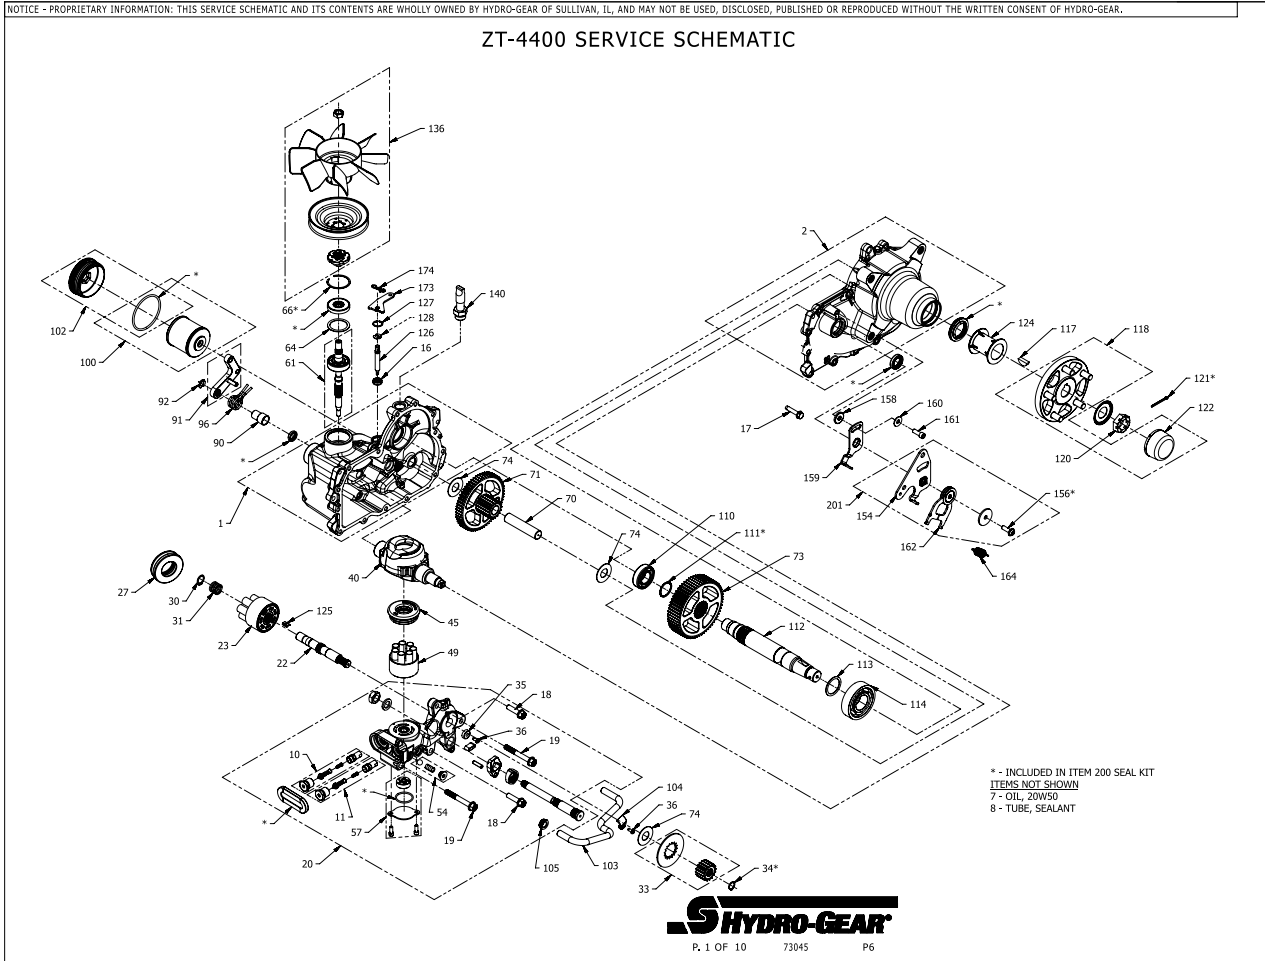

Parts Breakdown

Parts Breakdown

#	PART #	DESCRIPTION	QTY	Note
1	72518	KIT MAIN HOUSING LH	1	
2	72520	KIT SIDE HOUSING LH	1	
7		OIL, 20W50	0.9246 gal	
8	50928	SEALANT TUBE	1	
10	72569	KIT SHOCKVALVE	1	
11	72569	KIT SHOCKVALVE	1	
16	55232	SEAL, LIP .375 X .75 X .25	1	
17	53987	SCREW 5/16-18 X 1.5 HEX WASHER	14	
18	54426	BOLT	2	
19	52977	SCREW 3/8-16 X 3.00 HF	2	
20	72570	KIT CENTERSECTION LH	1	
22	54053	SHAFT, MOTOR	1	
23	72897	KIT,BLOCK 16cc CYLINDER	1	
27	52991	BEARING 35X70X21.6 THRUST	1	
30	53676	RING, RETAINING	1	
31	2000025	SPRING COMP .89 X .65	1	
33	72725	KIT BRAKE ROTOR GEAR	1	
34	44145	RETAINING RING, MOTOR SHAFT	1	
35	51100	MAGNET, RING	1	
36	50653	BOLT 10-32 X 1/2 SELF TAPPING	2	
40	52972	SWASHPLATE 16CC MACHINED	1	
45	54032	BEARING, THRUST, PUMP	1	
49	71971	KIT, BLOCK 12CC	1	
54	72527	KIT CHARGE RELIEF	1	
57	72526	KIT CHARGE PUMP	1	
61	72523	KIT INPUT SHAFT	1	
64	2000023	SPACER	1	
66	54352	RING, RET, INTERNAL, INPUT	1	
70	54079	JACKSHAFT	1	
71	72522	KIT GEARS	1	
73	54037	GEAR, 62T	1	
74	54078	WASHER, JACKSHAFT	3	
90	54367	SPACER, SPRING	1	
91	72524	KIT BRAKE LH	1	
92	53019	RING RET 43 EXT KLIPRING	1	
96	53898	SPRING, TORSION	1	
100	72537	KIT FILTER	1	
102	72536	KIT FILTER CAP	1	
103	54224	TUBE, FILTER, LH	1	
104	54085	CLAMP, TUBE, FILTER	1	
105	52982	GROMMET	1	
110	53656	BEARING 25.4X52X15 BALL 6205R-1	1	
111	54219	RING, RETAINING, .125, EXTERNAL, SPRING	1	
112	54052	SHAFT, AXLE	1	
113	53006	WASHER 1.40 X 1.75 X .05	1	
114	53007	BEARING 35X80X21 BALL 6307	1	

Parts Breakdown