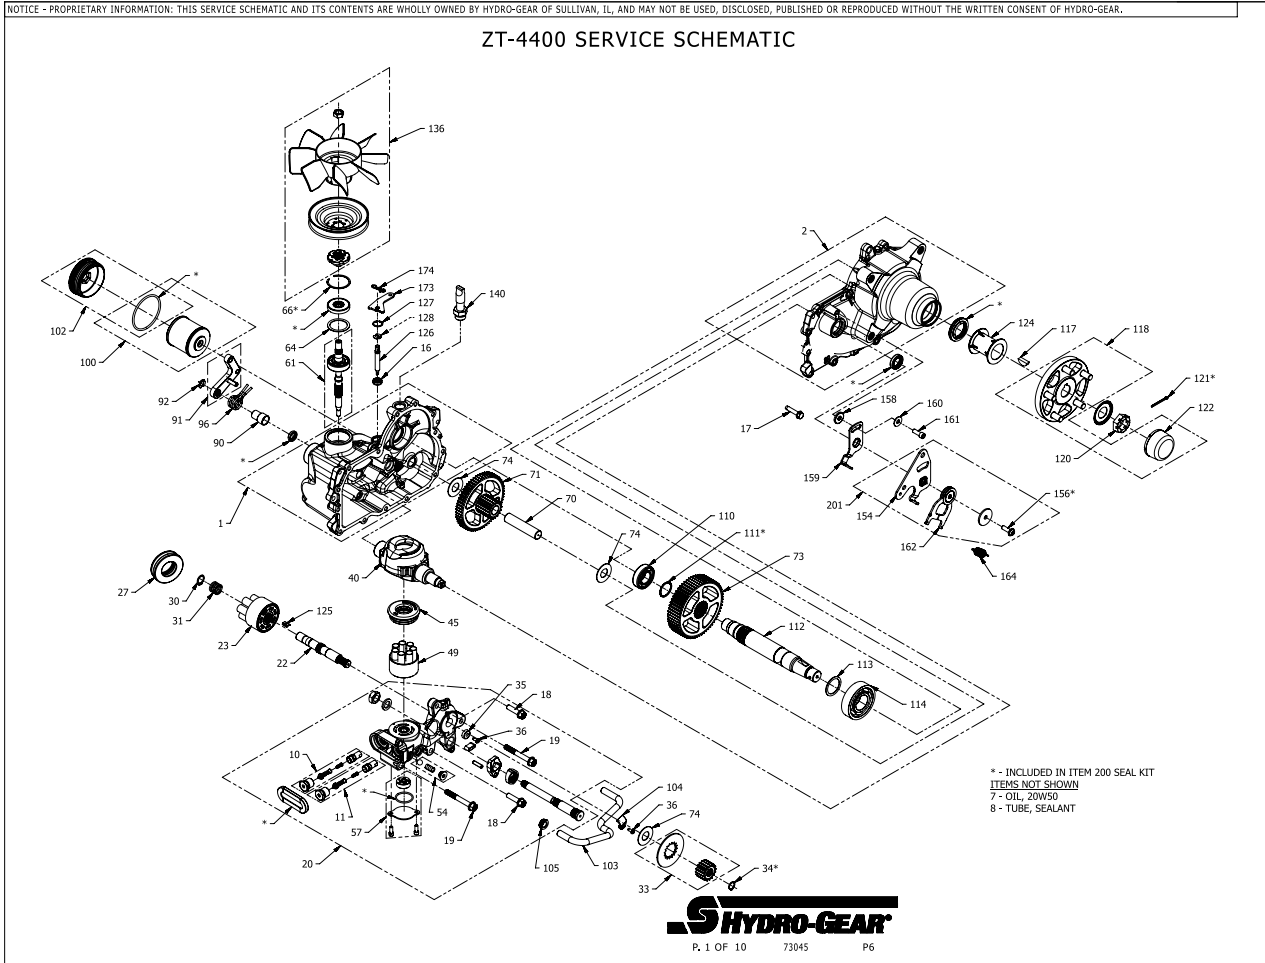

Parts Breakdown

Parts Breakdown

#	PART #	DESCRIPTION	QTY	Note
1	72518	KIT MAIN HOUSING LH	1	
2	72520	KIT SIDE HOUSING LH	1	
7	50006	20W-50 OIL	0.9246 gal	
8	50928	SEALANT TUBE	1	
10	72569	KIT SHOCKVALVE	1	
11	72569	KIT SHOCKVALVE	1	
16	55232	SEAL, LIP .375 X .75 X .25	1	
17	53987	SCREW 5/16-18 X 1.5 HEX WASHER	14	
18	54426	BOLT	2	
19	52977	SCREW 3/8-16 X 3.00 HF	2	
20	72570	KIT CENTERSECTION LH	1	
22	54053	SHAFT, MOTOR	1	
23	72158	KIT, BLOCK 16CC CYLINDER, PR-SERIES	1	
27	52991	BEARING 35X70X21.6 THRUST	1	
30	53676	RING, RETAINING	1	
31	2000025	SPRING COMP .89 X .65	1	
33	72725	KIT BRAKE ROTOR GEAR	1	
34	44145	RETAINING RING, MOTOR SHAFT	1	
35	51100	MAGNET, RING	1	
36	50653	BOLT 10-32 X 1/2 SELF TAPPING	2	
40	52972	SWASHPLATE 16CC MACHINED	1	
45	54032	BEARING, THRUST, PUMP	1	
49	71971	KIT, BLOCK 12CC	1	
54	72527	KIT CHARGE RELIEF	1	
57	72526	KIT CHARGE PUMP	1	
61	72523	KIT INPUT SHAFT	1	
64	2000023	SPACER	1	
66	54352	RING, RET, INTERNAL, INPUT	1	
70	54079	JACKSHAFT	1	
71	72522	KIT GEARS	1	
73	54037	GEAR, 62T	1	
74	54078	WASHER, JACKSHAFT	3	
90	54367	SPACER, SPRING	1	
91	72524	KIT BRAKE LH	1	
92	53019	RING RET 43 EXT KLIPRING	1	
96	53898	SPRING, TORSION	1	
100	72537	KIT FILTER	1	
102	72536	KIT FILTER CAP	1	
103	54224	TUBE, FILTER, LH	1	
104	54085	CLAMP, TUBE, FILTER	1	
105	52982	GROMMET	1	
110	53656	BEARING 25.4X52X15 BALL 6205R-1	1	
111	54219	RING, RETAINING, .125, EXTERNAL, SPRING	1	
112	54052	SHAFT, AXLE	1	
113	53006	WASHER 1.40 X 1.75 X .05	1	
114	53007	BEARING 35X80X21 BALL 6307	1	

Parts Breakdown