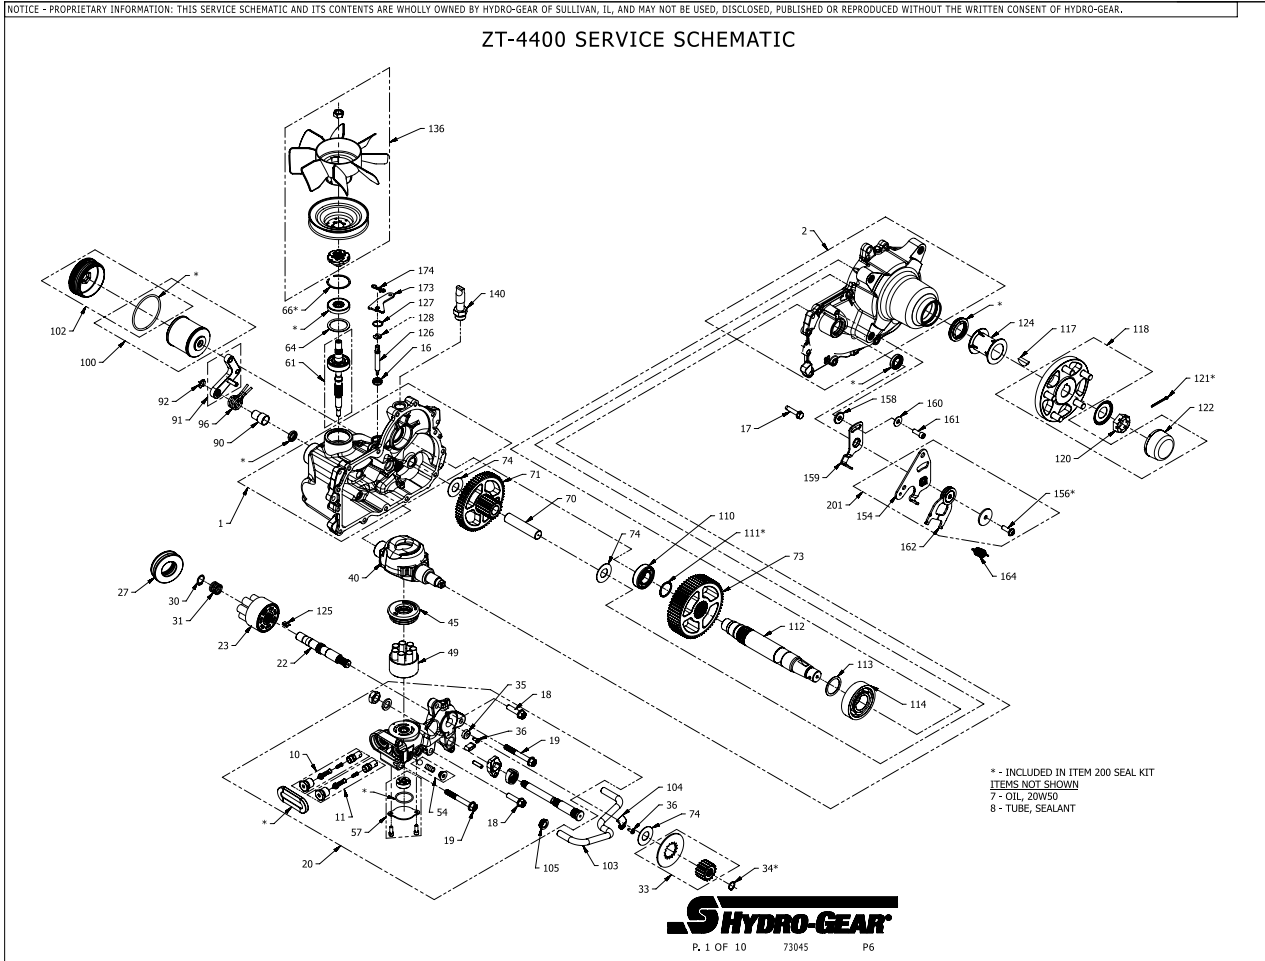

Parts Breakdown

Parts Breakdown

#	PART #	DESCRIPTION	QTY	Note
1	72519	KIT MAIN HOUSING RH	1	
2	72521	KIT SIDE HOUSING RH	1	
7	50006	20W-50 OIL	0.9246 gal	
8	50928	SEALANT TUBE	1	
10	72569	KIT SHOCKVALVE	1	
11	72569	KIT SHOCKVALVE	1	
16	55232	SEAL, LIP .375 X .75 X .25	1	
17	53987	SCREW 5/16-18 X 1.5 HEX WASHER	14	
18	54426	BOLT	2	
19	52977	SCREW 3/8-16 X 3.00 HF	2	
20	72571	KIT CENTERSECTION RH	1	
22	54053	SHAFT, MOTOR	1	
23	72158	KIT, BLOCK 16CC CYLINDER, PR-SERIES	1	
27	52991	BEARING 35X70X21.6 THRUST	1	
30	53676	RING, RETAINING	1	
31	2000025	SPRING COMP .89 X .65	1	
33	72725	KIT BRAKE ROTOR GEAR	1	
34	44145	RETAINING RING, MOTOR SHAFT	1	
35	51100	MAGNET, RING	1	
36	50653	BOLT 10-32 X 1/2 SELF TAPPING	2	
40	52972	SWASHPLATE 16CC MACHINED	1	
45	54032	BEARING, THRUST, PUMP	1	
49	71971	KIT, BLOCK 12CC	1	
54	72527	KIT CHARGE RELIEF	1	
57	72526	KIT CHARGE PUMP	1	
61	72523	KIT INPUT SHAFT	1	
64	2000023	SPACER	1	
66	54352	RING, RET, INTERNAL, INPUT	1	
70	54079	JACKSHAFT	1	
71	72522	KIT GEARS	1	
73	54037	GEAR, 62T	1	
74	54078	WASHER, JACKSHAFT	3	
90	54367	SPACER, SPRING	1	
91	72525	KIT BRAKE RH	1	
92	53019	RING RET 43 EXT KLIPRING	1	
96	53898	SPRING, TORSION	1	
100	72537	KIT FILTER	1	
102	72536	KIT FILTER CAP	1	
103	54225	TUBE, FILTER, RH	1	
104	54085	CLAMP, TUBE, FILTER	1	
105	52982	GROMMET	1	
110	53656	BEARING 25.4X52X15 BALL 6205R-1	1	
111	54219	RING, RETAINING, .125, EXTERNAL, SPRING	1	
112	54275	SHAFT, AXLE	1	
113	53006	WASHER 1.40 X 1.75 X .05	1	
114	53007	BEARING 35X80X21 BALL 6307	1	

Parts Breakdown