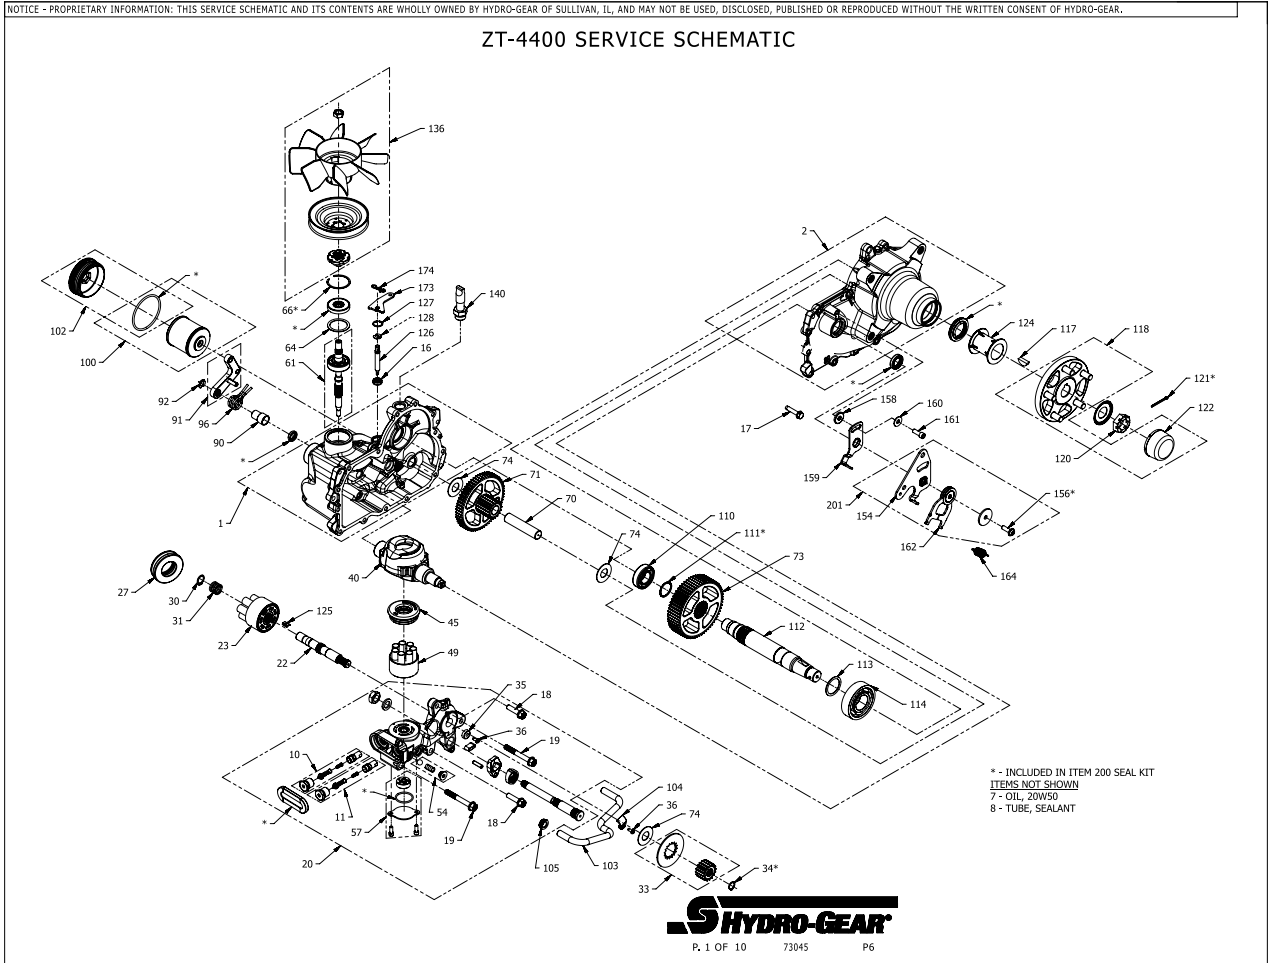

Parts Breakdown

Parts Breakdown

#	PART #	DESCRIPTION	QTY	Note
1	72518	KIT MAIN HOUSING LH	1	
2	72520	KIT SIDE HOUSING LH	1	
7	50006	20W-50 OIL	0.9246 gal	
8	50928	SEALANT TUBE	1	
10	72569	KIT SHOCKVALVE	1	
11	72569	KIT SHOCKVALVE	1	
16	55232	SEAL, LIP .375 X .75 X .25	1	
17	53987	SCREW 5/16-18 X 1.5 HEX WASHER	14	
18	54426	BOLT	2	
19	52977	SCREW 3/8-16 X 3.00 HF	2	
20	72570	KIT CENTERSECTION LH	1	
22	54053	SHAFT, MOTOR	1	
23	72158	KIT, BLOCK 16CC CYLINDER, PR-SERIES	1	
27	52991	BEARING 35X70X21.6 THRUST	1	
30	53676	RING, RETAINING	1	
31	2000025	SPRING COMP .89 X .65	1	
33	72725	KIT BRAKE ROTOR GEAR	1	
34	44145	RETAINING RING, MOTOR SHAFT	1	
35	51100	MAGNET, RING	1	
36	50653	BOLT 10-32 X 1/2 SELF TAPPING	2	
40	52972	SWASHPLATE 16CC MACHINED	1	
45	54032	BEARING, THRUST, PUMP	1	
49	71971	KIT, BLOCK 12CC	1	
54	72527	KIT CHARGE RELIEF	1	
57	72526	KIT CHARGE PUMP	1	
61	72523	KIT INPUT SHAFT	1	
64	2000023	SPACER	1	
66	54352	RING, RET, INTERNAL, INPUT	1	
70	54079	JACKSHAFT	1	
71	72522	KIT GEARS	1	
73	54037	GEAR, 62T	1	
74	54078	WASHER, JACKSHAFT	3	
90	54367	SPACER, SPRING	1	
91	72524	KIT BRAKE LH	1	
92	53019	RING RET 43 EXT KLIPRING	1	
96	53898	SPRING, TORSION	1	
100	72537	KIT FILTER	1	
102	72536	KIT FILTER CAP	1	
103	54224	TUBE, FILTER, LH	1	
104	54085	CLAMP, TUBE, FILTER	1	
105	52982	GROMMET	1	
110	53656	BEARING 25.4X52X15 BALL 6205R-1	1	
111	54219	RING, RETAINING, .125, EXTERNAL, SPRING	1	
112	54275	SHAFT, AXLE	1	
113	53006	WASHER 1.40 X 1.75 X .05	1	
114	53007	BEARING 35X80X21 BALL 6307	1	

Parts Breakdown