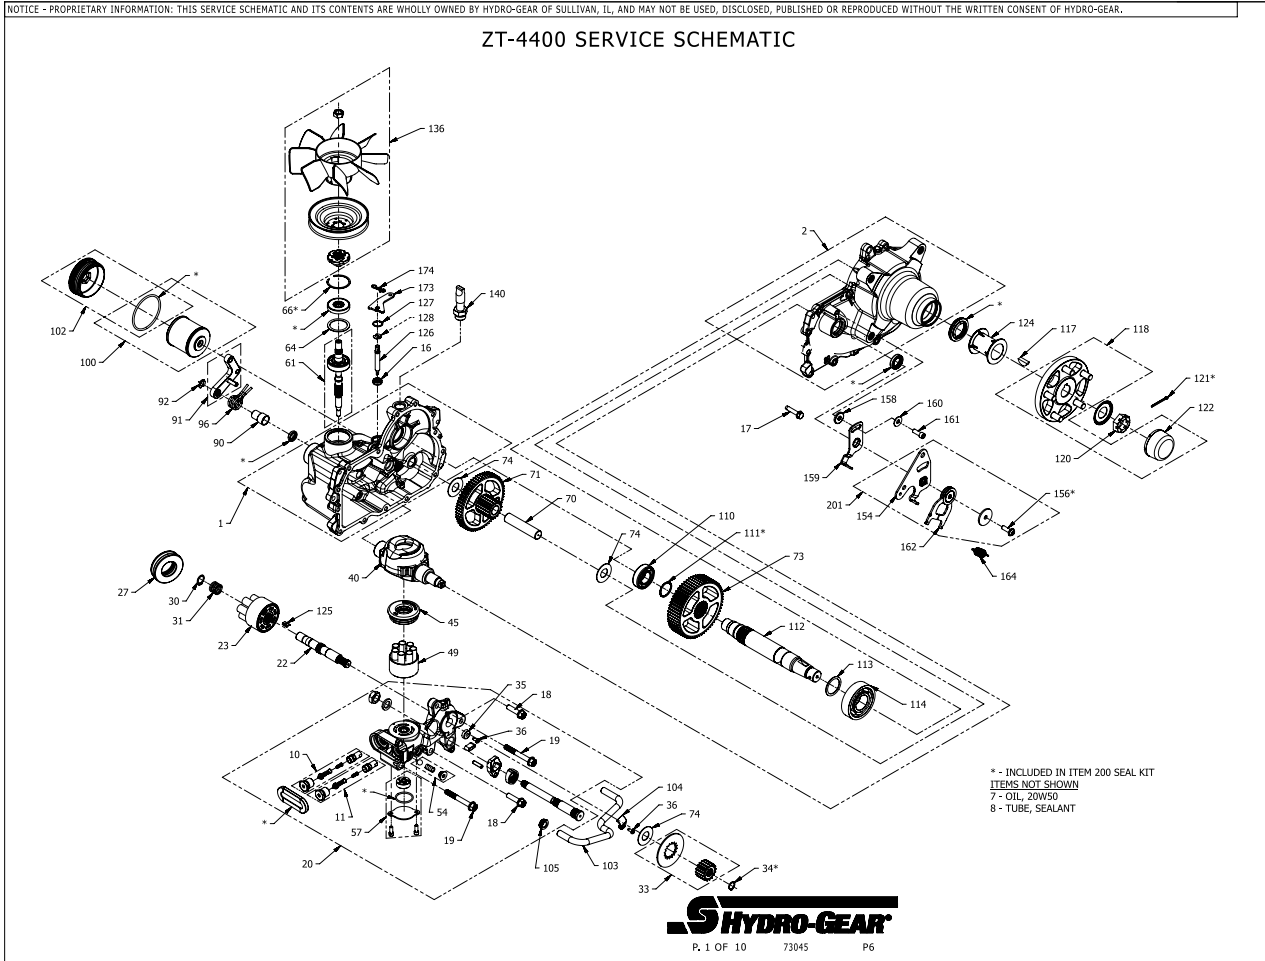

Parts Breakdown

Parts Breakdown

#	PART #	DESCRIPTION	QTY	Note
1	72519	KIT MAIN HOUSING RH	1	
2	72521	KIT SIDE HOUSING RH	1	
7	50006	20W-50 OIL	0.9246 gal	
8	50928	SEALANT TUBE	1	
10	72569	KIT SHOCKVALVE	1	
11	72569	KIT SHOCKVALVE	1	
16	55232	SEAL, LIP .375 X .75 X .25	1	
17	53987	SCREW 5/16-18 X 1.5 HEX WASHER	14	
18	54426	BOLT	2	
19	52977	SCREW 3/8-16 X 3.00 HF	2	
20	72571	KIT CENTERSECTION RH	1	
22	54053	SHAFT, MOTOR	1	
23	72158	KIT, BLOCK 16CC CYLINDER, PR-SERIES	1	
27	52991	BEARING 35X70X21.6 THRUST	1	
30	53676	RING, RETAINING	1	
31	2000025	SPRING COMP .89 X .65	1	
33	54034	GEAR, 16T	1	
34	44145	RETAINING RING, MOTOR SHAFT	1	
35	51100	MAGNET, RING	1	
36	50653	BOLT 10-32 X 1/2 SELF TAPPING	2	
40	52972	SWASHPLATE 16CC MACHINED	1	
45	54032	BEARING, THRUST, PUMP	1	
49	71971	KIT, BLOCK 12CC	1	
54	72527	KIT CHARGE RELIEF	1	
57	72526	KIT CHARGE PUMP	1	
61	72523	KIT INPUT SHAFT	1	
64	2000023	SPACER	1	
66	54352	RING, RET, INTERNAL, INPUT	1	
70	54079	JACKSHAFT	1	
71	72522	KIT GEARS	1	
73	54037	GEAR, 62T	1	
74	54078	WASHER, JACKSHAFT	3	
90	54367	SPACER, SPRING	1	
91	72525	KIT BRAKE RH	1	
92	53019	RING RET 43 EXT KLIPRING	1	
96	53898	SPRING, TORSION	1	
100	72537	KIT FILTER	1	
102	72536	KIT FILTER CAP	1	
103	54225	TUBE, FILTER, RH	1	
104	54085	CLAMP, TUBE, FILTER	1	
105	52982	GROMMET	1	
110	53656	BEARING 25.4X52X15 BALL 6205R-1	1	
111	54219	RING, RETAINING, .125, EXTERNAL, SPRING	1	
112	54052	SHAFT, AXLE	1	
113	53006	WASHER 1.40 X 1.75 X .05	1	
114	53007	BEARING 35X80X21 BALL 6307	1	

Parts Breakdown