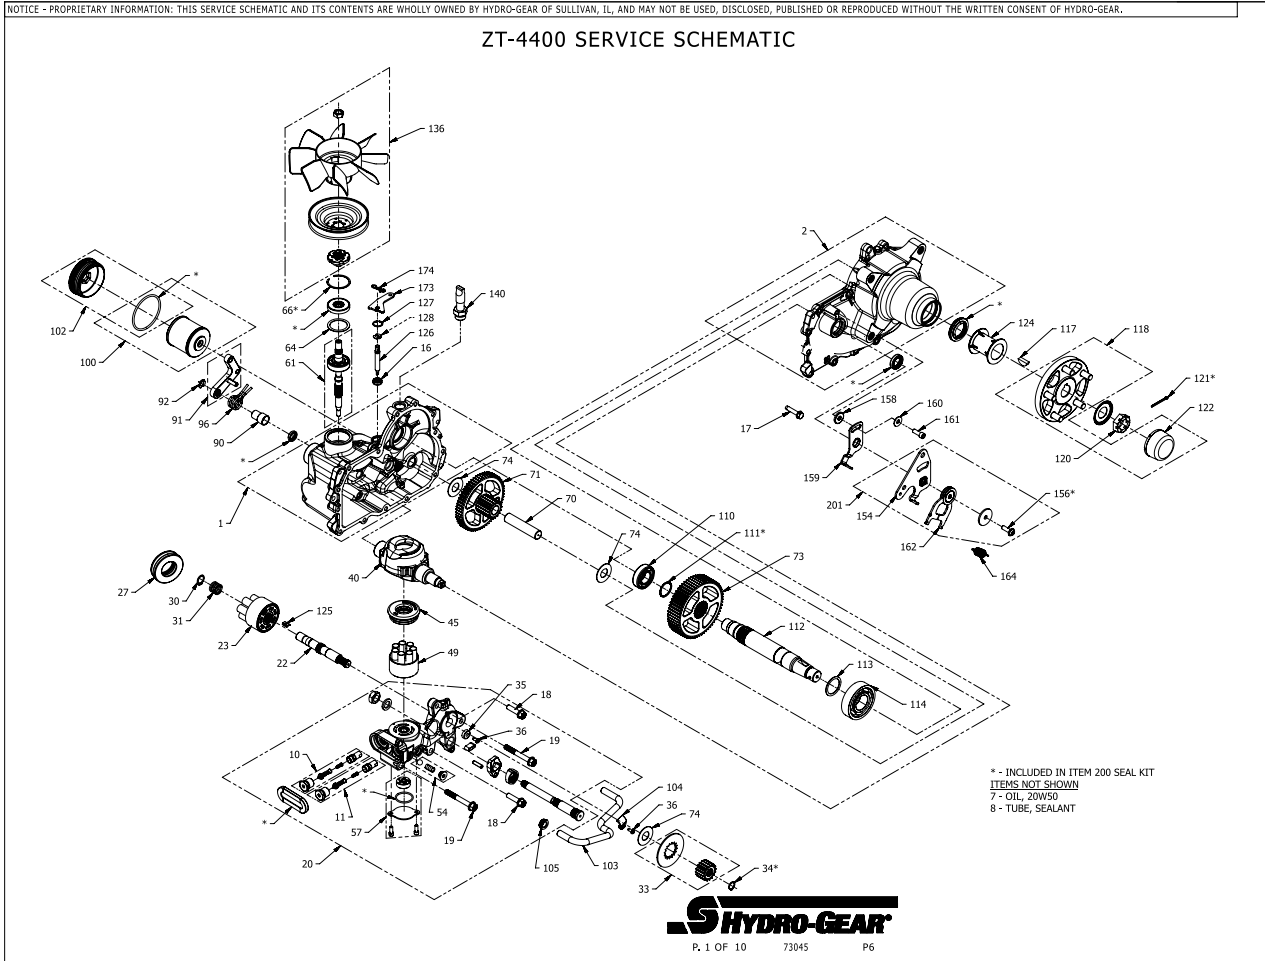

Parts Breakdown

Parts Breakdown

#	PART #	DESCRIPTION	QTY	Note
1	72518	KIT MAIN HOUSING LH	1	
2	72520	KIT SIDE HOUSING LH	1	
7	50006	20W-50 OIL	0.9246 gal	
8	50928	SEALANT TUBE	1	
10	72569	KIT SHOCKVALVE	1	
11	72569	KIT SHOCKVALVE	1	
16	55232	SEAL, LIP .375 X .75 X .25	1	
17	53987	SCREW 5/16-18 X 1.5 HEX WASHER	14	
18	54426	BOLT	2	
19	52977	SCREW 3/8-16 X 3.00 HF	2	
20	72570	KIT CENTERSECTION LH	1	
22	54053	SHAFT, MOTOR	1	
23	72158	KIT, BLOCK 16CC CYLINDER, PR-SERIES	1	
27	52991	BEARING 35X70X21.6 THRUST	1	
30	53676	RING, RETAINING	1	
31	2000025	SPRING COMP .89 X .65	1	
33	54034	GEAR, 16T	1	
34	44145	RETAINING RING, MOTOR SHAFT	1	
35	51100	MAGNET, RING	1	
36	50653	BOLT 10-32 X 1/2 SELF TAPPING	2	
40	52972	SWASHPLATE 16CC MACHINED	1	
45	54032	BEARING, THRUST, PUMP	1	
49	71971	KIT, BLOCK 12CC	1	
54	72527	KIT CHARGE RELIEF	1	
57	72526	KIT CHARGE PUMP	1	
61	72523	KIT INPUT SHAFT	1	
64	2000023	SPACER	1	
66	54352	RING, RET, INTERNAL, INPUT	1	
70	54079	JACKSHAFT	1	
71	72522	KIT GEARS	1	
73	54037	GEAR, 62T	1	
74	54078	WASHER, JACKSHAFT	3	
90	54367	SPACER, SPRING	1	
91	72524	KIT BRAKE LH	1	
92	53019	RING RET 43 EXT KLIPRING	1	
96	53898	SPRING, TORSION	1	
100	72537	KIT FILTER	1	
102	72536	KIT FILTER CAP	1	
103	54224	TUBE, FILTER, LH	1	
104	54085	CLAMP, TUBE, FILTER	1	
105	52982	GROMMET	1	
110	53656	BEARING 25.4X52X15 BALL 6205R-1	1	
111	54219	RING, RETAINING, .125, EXTERNAL, SPRING	1	
112	54052	SHAFT, AXLE	1	
113	53006	WASHER 1.40 X 1.75 X .05	1	
114	53007	BEARING 35X80X21 BALL 6307	1	

Parts Breakdown