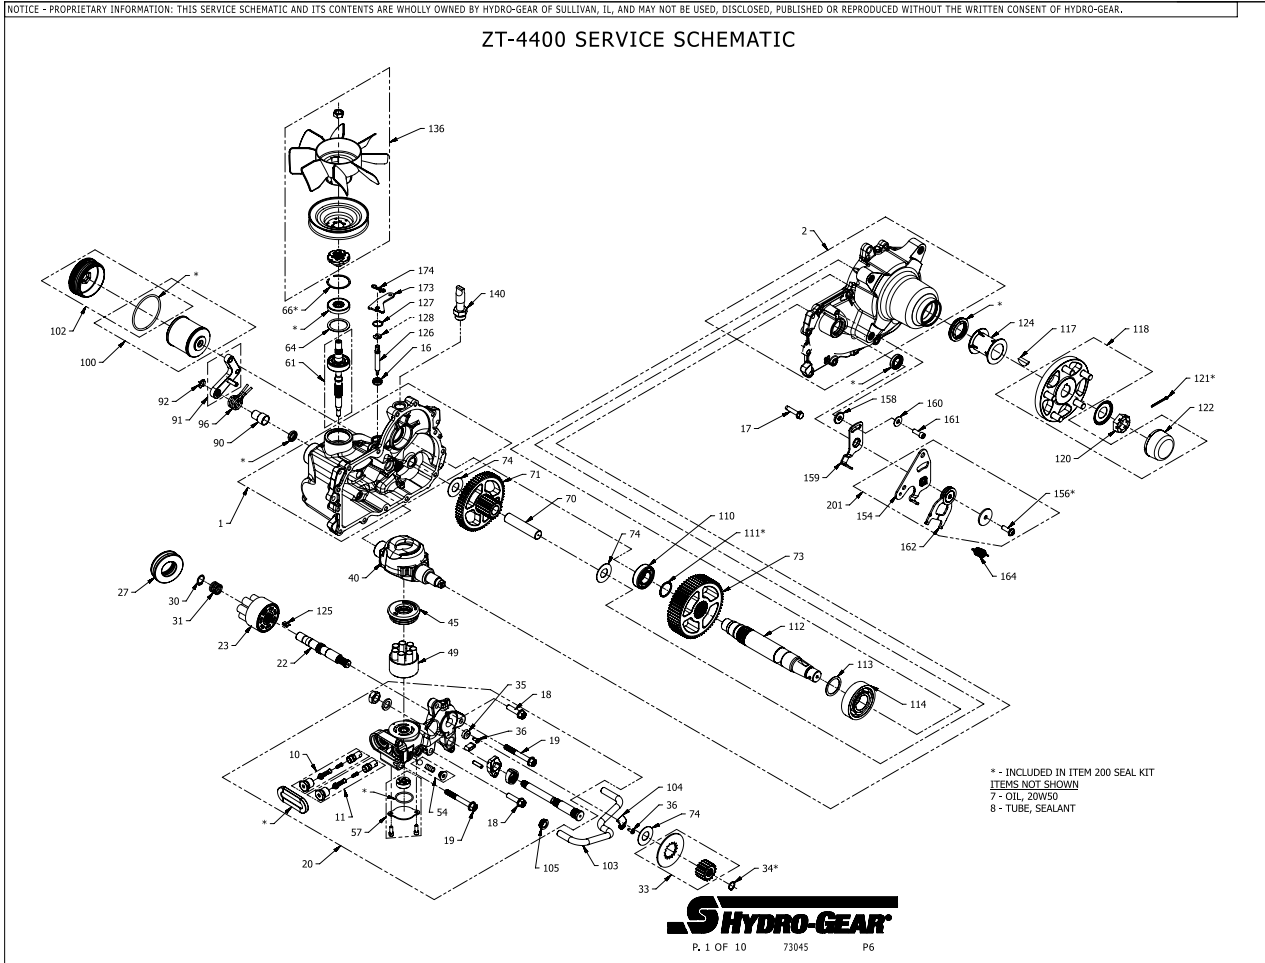

Parts Breakdown

Parts Breakdown

#	PART #	DESCRIPTION	QTY	Note
1	72519	KIT MAIN HOUSING RH	1	
2	72521	KIT SIDE HOUSING RH	1	
7	50006	20W-50 OIL	0.9246 gal	
8	50928	SEALANT TUBE	1	
10	72569	KIT SHOCKVALVE	1	
11	72569	KIT SHOCKVALVE	1	
16	55232	SEAL, LIP .375 X .75 X .25	1	
17	53987	SCREW 5/16-18 X 1.5 HEX WASHER	14	
18	54426	BOLT	2	
19	52977	SCREW 3/8-16 X 3.00 HF	2	
20	72571	KIT CENTERSECTION RH	1	
22	54053	SHAFT, MOTOR	1	
23	72158	KIT, BLOCK 16CC CYLINDER, PR-SERIES	1	
27	52991	BEARING 35X70X21.6 THRUST	1	
30	53676	RING, RETAINING	1	
31	2000025	SPRING COMP .89 X .65	1	
33	72725	KIT BRAKE ROTOR GEAR	1	
34	44145	RETAINING RING, MOTOR SHAFT	1	
35	51100	MAGNET, RING	1	
36	50653	BOLT 10-32 X 1/2 SELF TAPPING	2	
40	52972	SWASHPLATE 16CC MACHINED	1	
45	54032	BEARING, THRUST, PUMP	1	
49	71971	KIT, BLOCK 12CC	1	
54	72527	KIT CHARGE RELIEF	1	
57	72526	KIT CHARGE PUMP	1	
61	72523	KIT INPUT SHAFT	1	
64	2000023	SPACER	1	
66	54352	RING, RET, INTERNAL, INPUT	1	
70	54079	JACKSHAFT	1	
71	72522	KIT GEARS	1	
73	54037	GEAR, 62T	1	
74	54078	WASHER, JACKSHAFT	3	
90	54367	SPACER, SPRING	1	
91	72525	KIT BRAKE RH	1	
92	53019	RING RET 43 EXT KLIPRING	1	
96	53898	SPRING, TORSION	1	
100	72537	KIT FILTER	1	
102	72536	KIT FILTER CAP	1	
103	54225	TUBE, FILTER, RH	1	
104	54085	CLAMP, TUBE, FILTER	1	
105	52982	GROMMET	1	
110	53656	BEARING 25.4X52X15 BALL 6205R-1	1	
111	54219	RING, RETAINING, .125, EXTERNAL, SPRING	1	
112	54052	SHAFT, AXLE	1	
113	53006	WASHER 1.40 X 1.75 X .05	1	
114	53007	BEARING 35X80X21 BALL 6307	1	

Parts Breakdown