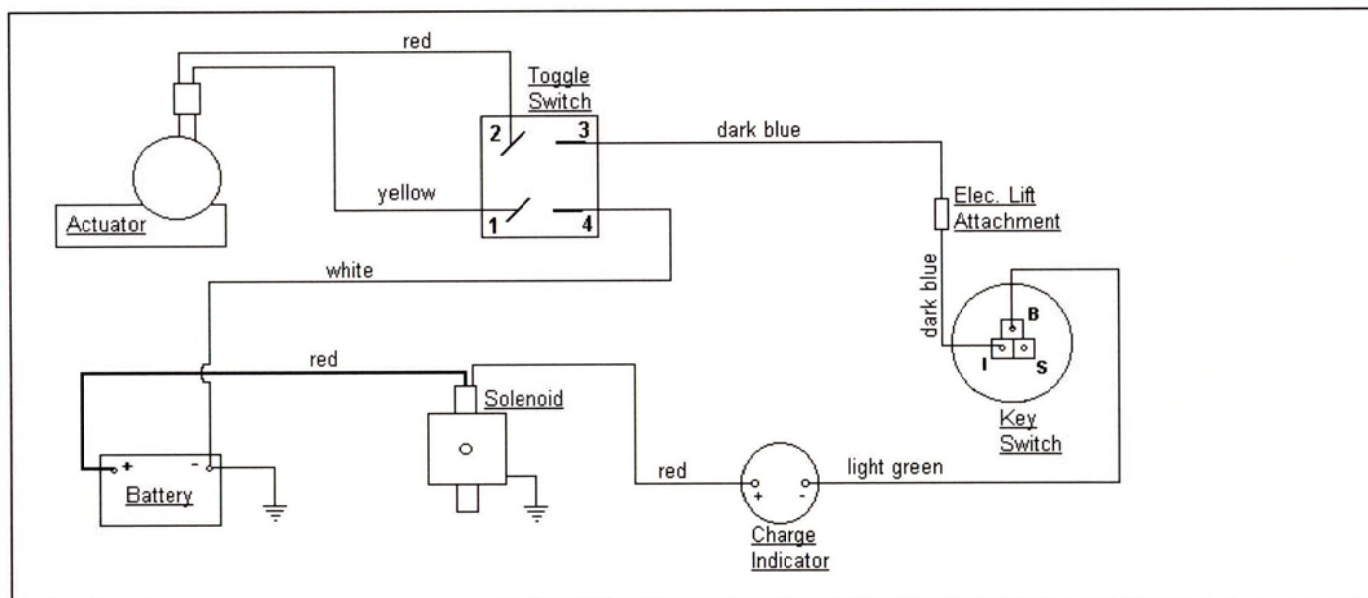

MODEL 1000

P&P SMALL ENGINES  
515-266-7944

P.T.O. SWITCH	
OFF	B+E, C+D
ON	B+A

KEY SWITCH	
OFF	NONE
RUN	B+I+A
START	B+I+S

Electric Lighting Wiring Diagram.

Electric Lift Wiring Diagram.