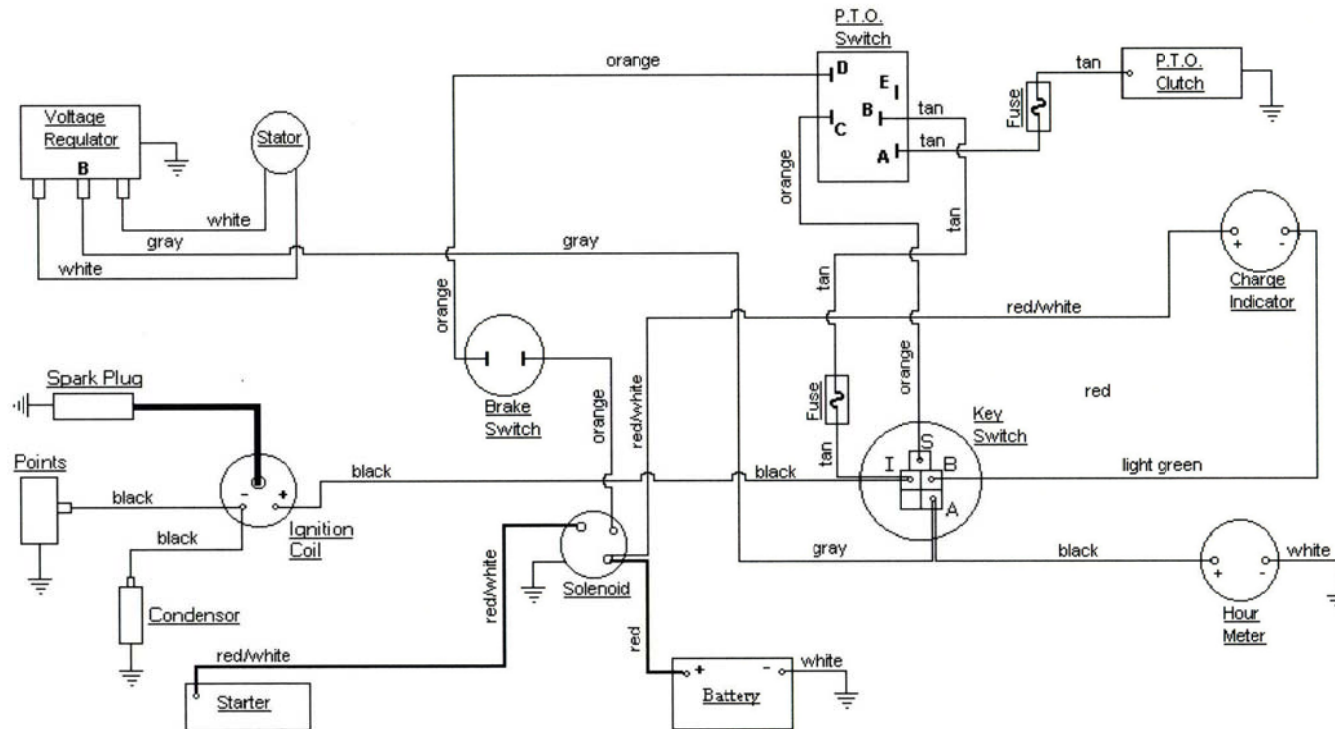

MODEL 1000

P&P SMALL ENGINES  
515-266-7944

P.T.O. SWITCH	
OFF	B+E, C+D
ON	B+A

KEY SWITCH	
OFF	NONE
RUN	B+I+A
START	B+I+S

Electric Lighting Wiring Diagram.

Electric Lift Wiring Diagram.