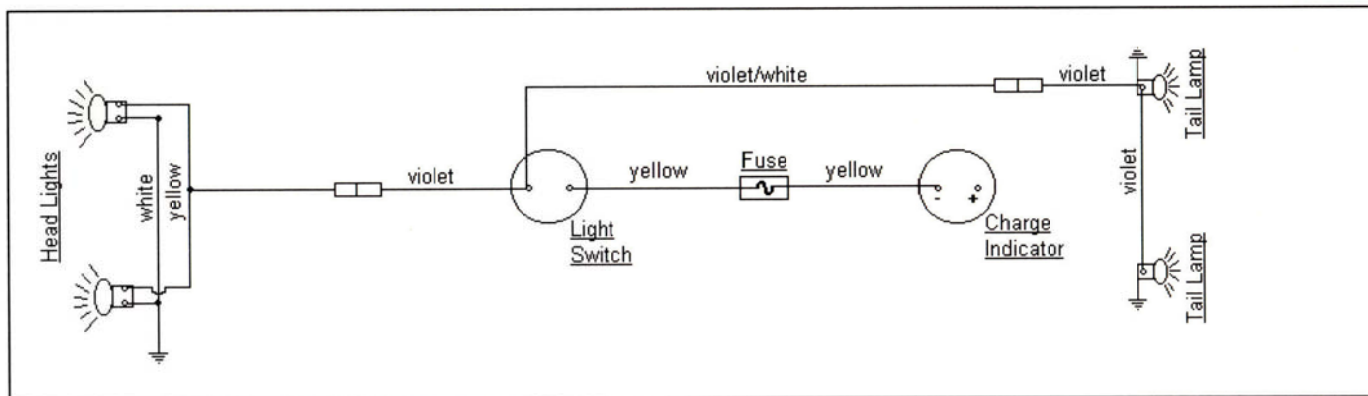

MODEL 1000

P&P SMALL ENGINES  
515-266-7944

P.T.O. SWITCH	
OFF	B+E, C+D
ON	B+A

KEY SWITCH	
OFF	NONE
RUN	B+I+A
START	B+I+S

Electric Lighting Wiring Diagram.

Electric Lift Wiring Diagram.