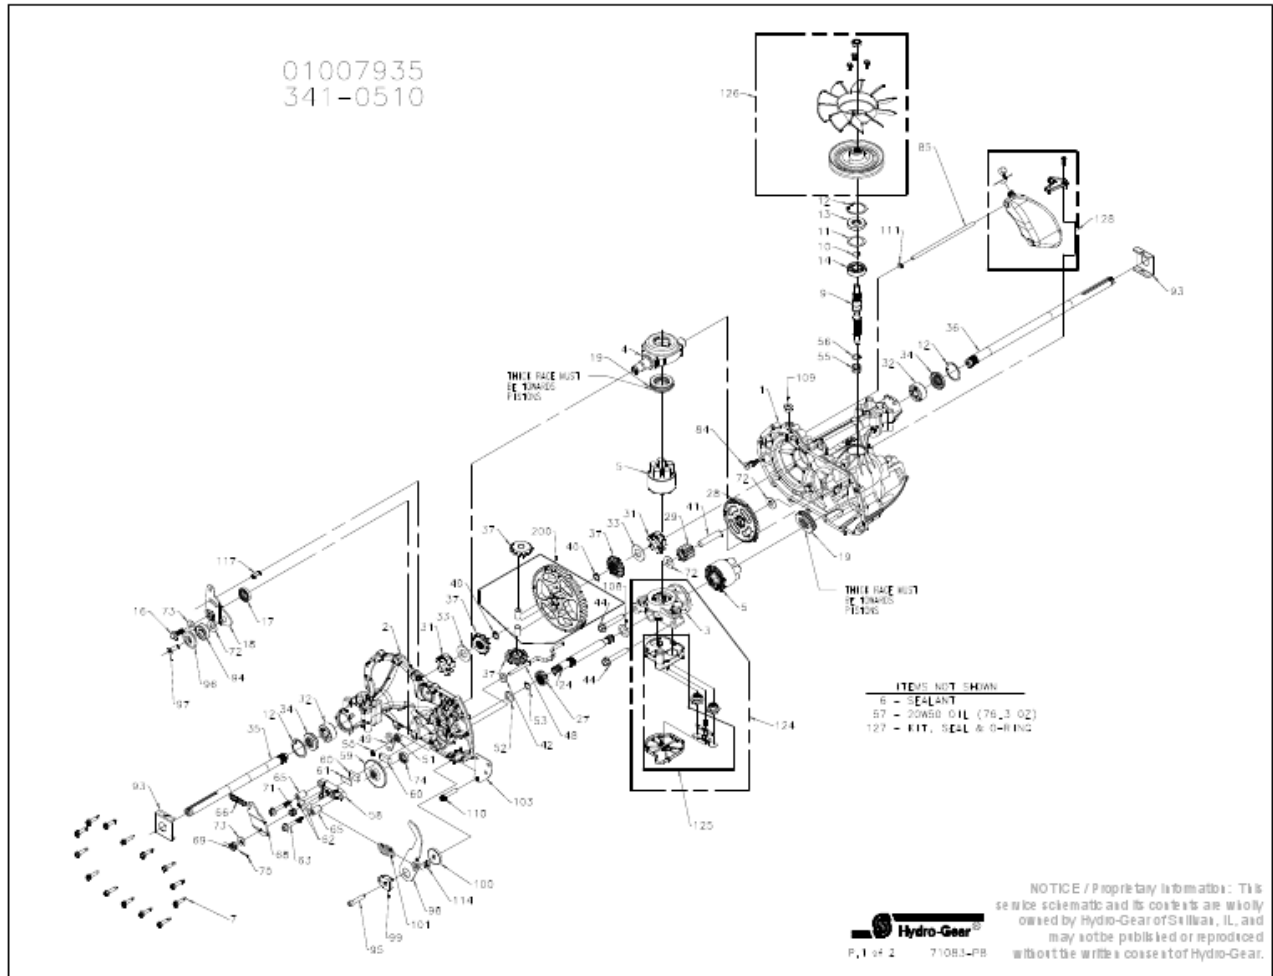

01007935

Parts Breakdown

Parts Breakdown

#	PART #	DESCRIPTION	QTY	Note
1	70467	KIT, HOUSING, MAIN	1	
		HOUSING,MAIN	1	
		BUSHING 865 X 985 X 790	1	
		PIN STANDARD HEADLESS	2	
2	70483	KIT, HOUSING, SIDE	1	
		HOUSING SIDE	1	
		BUSHING 865 X 985 X 790	1	
		BUSHING .624 X .719 X .562	1	
3	70477	KIT, CENTER SECTION	1	
		CENTER SECTION	1	
		BUSHING 707 X 788 X 591	1	
4	51048	TRUNNION, SWASHPLATE	1	
5	70331	KIT, BLOCK, 10CC CYLINDER	2	
		BLOCK, CYLINDER	1	
		PISTON	5	
		SPRING, COMPRESSION	5	
		WASHER,THRUST	5	
6	50928	SEALANT TUBE	10.1 oz	
7	53246	SCREW 1/4-20 X 1.125 HEX WASHER	14	
9	51062	SHAFT INPUT	1	
10	2000022	RING RET 67 EXT WIRE	1	
11	50951	WASHER 1.23 X 1.57 X .04	1	
12	50329	RING RET 156 INT	3	
13	51161	SEAL 17 X 40 X 7 LIP	1	
14	50315	BEARING 17X40X12 BALL OPEN 6203	1	
16	51064	BOLT 5/16-24 X .94 HF (PATCH)	1	
17	51140	SEAL 18 X 32 X 7 LIP	1	
18	51121	ARM, CNTRL 2.75 X 2.75 YELLOW ZINC	1	
19	50551	BEARING 30X52X13 BALL THRUST	2	
24	50966	SHAFT MOTOR	1	
27	51130	GEAR, 13T PINNION	1	
28	51129	GEAR, 10T/48T	1	
29	51043	GEAR, 10T JACKSHAFT	1	
31	51088	BUSHING, SLEEVE (INBOARD)	2	
32	51089	BUSHING, SLEEVE .752 X 1.571 X .625	2	
33	44875	WASHER .77 X 1.5 X .10 FLAT	2	
34	51066	SEAL .750 X 1.577 X .250 LIP	2	
35	51354	SHAFT .75 X 12.14 (RH) AXLE KEY	1	
36	51353	SHAFT .75 X 17.74 (LH) AXLE KEY	1	
37	71310	KIT, MITER GEAR	2	
		GEAR MITER 12T	2	
		GEAR MITER 12T	2	
		BULLETIN MITER GEAR	1	
40	44871	RING RET 62 EXT SPIRAL	2	
41	51083	JACK SHAFT (PIN)	1	
42	51100	MAGNET, RING	1	