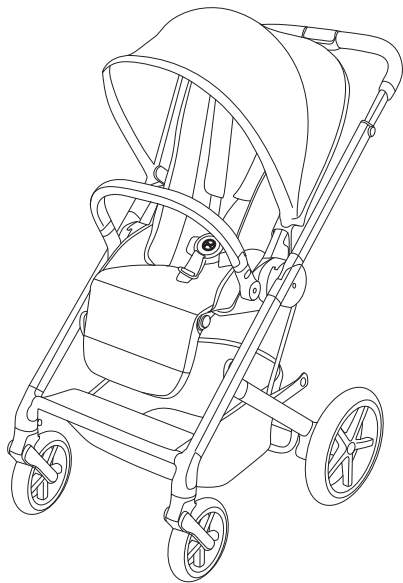

 **cybex**
GOLD

BALIOS S LUX

tutorial video
Videoanleitung
tutoriel vidéo
video tutorial

	Preparing the stroller	10
	Using the XXL sun canopy	14
	Using the bumper bar	15
	Using the brake	16
	Adjusting the handle bar	16
	Adjusting the seat position	17
	Adjusting the leg rest	18
	Using the harness system	18

	Folding	22
	Free-standing position	24
	Using the swivel locks	24
	Removing the wheels	25
	Using the raincover	26
	Attaching the infant car seat	27
	Attaching the carry cot	29
	Attaching the soft carry cot	31
	Removing the cover	32