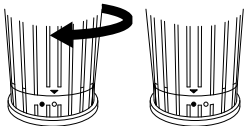

Note: Before locking the device into place, adjust the cupholder insert towards the preferred air flow direction.