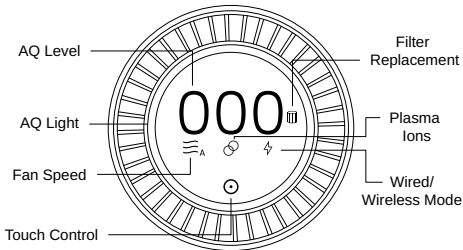

Getting Started

Air Quality (AQ) Display

AQ Light

Colour	Air Quality	Levels ($\mu\text{g}/\text{m}^3$)
Blue	Good	0 - 40
Orange	Fair	41 - 200
Purple	Poor	201 - 500
Red	Very Poor	>501