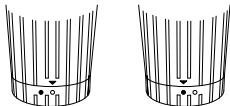

Battery Charging

Connect the USB-C cable to the port located on the back of the device with the battery pack attached.

[4 Bars]

Fully Charged

[Blinking Bars]

Charging

Note: It is recommended that the battery be reduced to 1 bar before the next charge to optimize the lifetime of the battery.