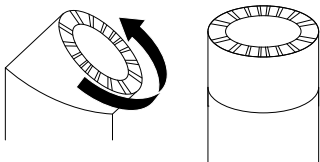

How to Use

Wireless Mode

1. Align the unlocked icon (o) on the battery pack with the arrow behind the device.

2. Turn the device clockwise to lock the battery pack into place.

Battery Charging

Connect the USB-C cable to the port located on the back of the device with the battery pack attached.

[4 Bars]

Fully Charged

[Blinking Bars]

Charging

Note: It is recommended that the battery be reduced to 1 bar before the next charge to optimize the lifetime of the battery.

How to Use

Air Flow Change

Turn the rotatable top clockwise 180° to change the angle of air flow.

Turn the rotatable top counter-clockwise 180° to revert the angle of air flow back to the original.

Note: Do not turn the rotatable top beyond 180° or in the incorrect direction. Doing so may damage the device's functions.