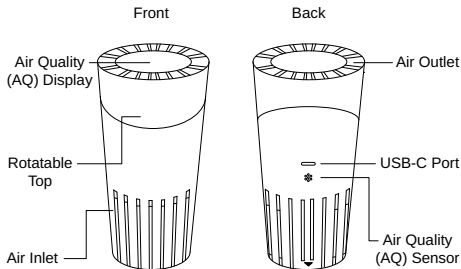

Product Overview