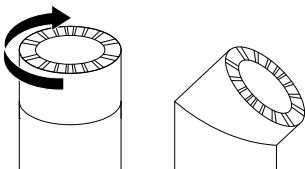

How to Use

Wireless Mode

1. Align the unlocked icon (o) on the battery pack with the arrow behind the device.

2. Turn the device clockwise to lock the battery pack into place.

Battery Charging

Connect the USB-C cable to the port located on the back of the device with the battery pack attached.

[4 Bars]

Fully Charged

[Blinking Bars]

Charging

Note: It is recommended that the battery be reduced to 1 bar before the next charge to optimize the lifetime of the battery.

How to Use

Air Flow Change

Turn the rotatable top clockwise 180° to change the angle of air flow.

Turn the rotatable top counter-clockwise 180° to revert the angle of air flow back to the original.

Note: Do not turn the rotatable top beyond 180° or in the incorrect direction. Doing so may damage the device's functions.