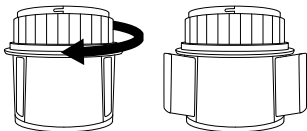

Turn the rotatable top counter-clockwise 180° to revert the angle of air flow back to the original.

Note: Do not turn the rotatable top beyond 180° or in the incorrect direction. Doing so may damage the device's functions.

How to Use

Cupholder Insert

1. Place the cupholder insert inside the cupholder and rotate the top clockwise to lock the cupholder insert into place.

2. Align the unlocked icon (o) on the cupholder insert with the arrow behind the device.