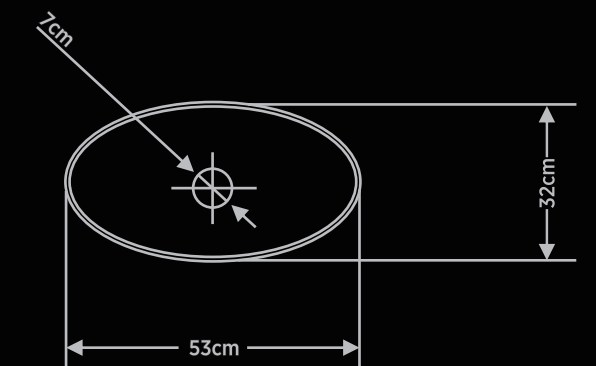

PRODUCT DETAILS

Dimensions : 53cm X 32cm X 17cm

Material : Bronze

Finish : Gold

Overflow : No Overflow

Weight Uncrated : 9.30 Kg

Weight Crated : 12.50 Kg

Faucet Included : No

BRONZE BASIN 53CM

Product Name	BRONZE EGG SHAPE WASH BASIN 53CM GOLD VINCENT - 109
Product Code	BF-AE-BES-WB-G-VC-109
Dimension (cm)	L-53 / B-32 / H-17
Material	Bronze
Finish	Gold
Mounting Type	Counter Top
MRP	44125/-

* Sizes may vary slightly (± 2 cm).

TOP VIEW

SIDE VIEW