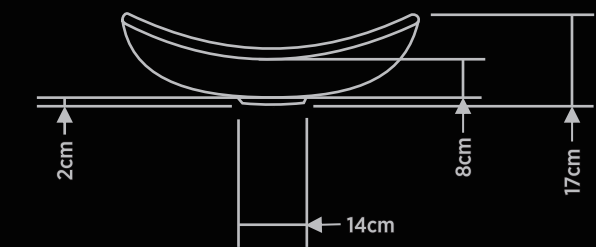

PRODUCT DETAILS

Dimensions : 53cm X 32cm X 17cm

Material : Bronze

Finish : Gold

Overflow : No Overflow

Weight Uncrated : 9.30 Kg

Weight Crated : 12.50 Kg

Faucet Included : No

BRONZE BASIN 53CM

Product Name	BRONZE EGG SHAPE WASH BASIN 53CM GOLD VINCENT - 109
Product Code	BF-AE-BES-WB-G-VC-109
Dimension (cm)	L-53 / B-32 / H-17
Material	Bronze
Finish	Gold
Mounting Type	Counter Top
MRP	44125/-

* Sizes may vary slightly (± 2 cm).

TOP VIEW

SIDE VIEW