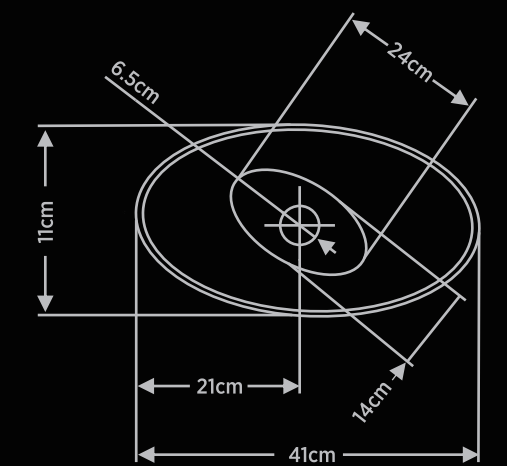

PRODUCT DETAILS

Dimensions : 41cm X 11cm X 14cm

Material : Bronze

Finish : Gold / Black

Overflow : No Overflow

Weight Uncrated : 6.50 Kg

Weight Crated : 9 Kg

Faucet Included : No

BRONZE BASIN 41CM

| | |
|----------------|---|
| Product Name | BRONZE EYE SHAPE WASH BASIN 41CM GOLD VINCENT - 107 BRONZE EYE SHAPE WASH BASIN 41CM BLACK VINCENT - 107 |
| Product Code | BF-AE-BES-WB-G-VC-107 BF-AE-BES-WB-B-VC-107 |
| Dimension (cm) | L-41 / B-11 / H-14 |
| Material | Bronze |
| Finish | Gold / Black |
| Mounting Type | Counter Top |
| MRP | 38934/- |

* Sizes may vary slightly (± 2 cm).

TOP VIEW

SIDE VIEW