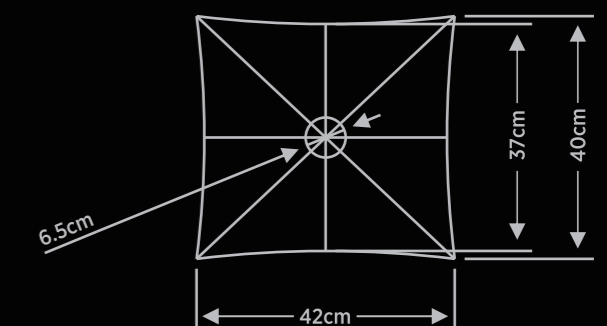

PRODUCT DETAILS

Dimensions : 42cm X 40cm X 8cm

Material : Bronze

Finish : Gold

Overflow : No Overflow

Weight Unboxed : 9.20 Kg

Weight Crated : 12 Kg

Faucet Included : No

BRONZE BASIN 42CM

Product Name	BRONZE RECTANGULAR WASH BASIN 42CM GOLD VINCENT - 105
Product Code	BF-AE-BR-WB-RG-VC-105
Dimension (cm)	L-42 / B-40 / H-8
Material	Bronze
Finish	Gold
Mounting Type	Counter Top
MRP	44125/-

* Sizes may vary slightly (± 2 cm).

TOP VIEW

SIDE VIEW