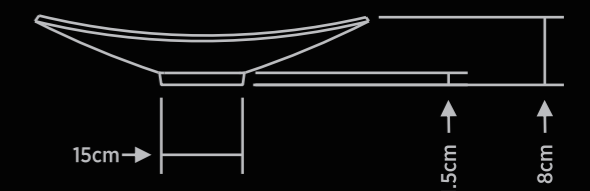

VINCENT - 105

Bronze Rectangular Wash Basin

The Vincent 105 rectangular basin with a smooth plain inner surface and hammered exterior surface gives a vibrant look.

This sculptural piece, features indexical marks reminiscent of the sculpting process on the surface of the bronze that embodies the natural appearance of this basin with the patina this basin will ensure a unique aesthetic aspect when the bowl rests firmly on the surface, the rim protrudes upwards framing the water when in use.

PRODUCT DETAILS

Dimensions : 42cm X 40cm X 8cm

Material : Bronze

Finish : Gold

Overflow : No Overflow

Weight Unboxed : 9.20 Kg

Weight Crated : 12 Kg

Faucet Included : No

BRONZE BASIN 42CM

Product Name	BRONZE RECTANGULAR WASH BASIN 42CM GOLD VINCENT - 105
Product Code	BF-AE-BR-WB-RG-VC-105
Dimension (cm)	L-42 / B-40 / H-8
Material	Bronze
Finish	Gold
Mounting Type	Counter Top
MRP	44125/-

* Sizes may vary slightly (± 2 cm).

TOP VIEW

SIDE VIEW