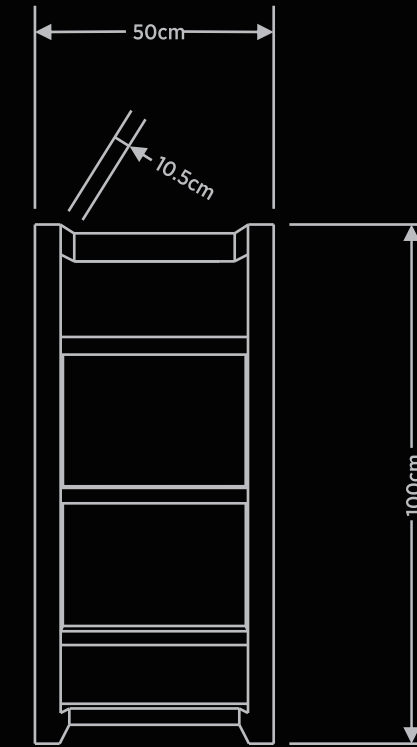

TOWEL LADDER

Product Name	TOWEL LADDER PS 01 WB / LG
Product Code	BF-TT-SD-TL-PS-01-WB / LG
Dimension (cm)	L-50 / B-10.5 / H-100
Material	Teak Wood
Finish	Water Base / Light Grey
Mounting Type	Wall Mounting
MRP	9974/-

PRICE FOR COMPLETE SET (IN RS.)

SET SIZE	VANITY	LINEN CABINET*	MIRROR	MIRROR SHELF	MIRROR LAMP STALL	TOWEL LADDER*	TOTAL PRICE OF SET
80cm	68793/-	68026/-	14321/-	4987/-	6905/-	9974/-	173006/-
105cm	80414/-	68026/-	16740/-	6248/-	8372/-	9974/-	189774/-
120cm	91902/-	68026/-	19131/-	7141/-	9568/-	9974/-	205742/-

- Available colours - Water Base & Light Grey
- Sizes readily available - Vanity 80cm, 105cm & 120cm
- Linen Cabinet H-180cm* / Towel Ladder H-100cm*
- Size on order - Vanity 140cm
- Dimensions mentioned are (+/- 3cm)
- Delivery period for sizes on order - 90 days from the date of order confirmation