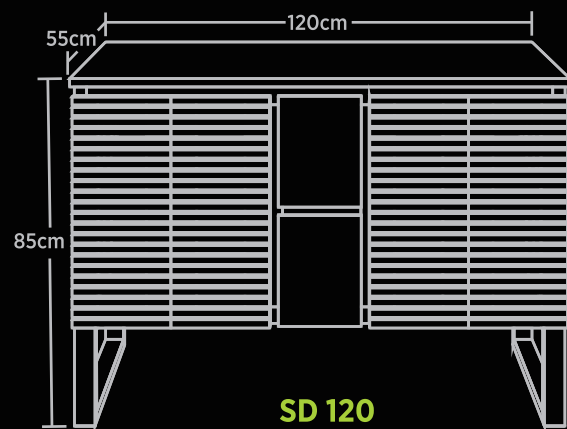

## VANITY - 80CM

Product Name	VANITY 80CM SD 80 WB / LG
Product Code	BF-TT-SD-V-SD-80-WB / LG
Dimension (cm)	L-80 / B-55 / H-85
Material	Teak Wood + Stainless Steel
Finish	Water Base / Light Grey
Mounting Type	Free Standing
Basin	1
Basin Compatibility	Top Mount
Shelves	0
Drawers	0
Doors	2
MRP	68793/-

## VANITY - 105CM

Product Name	VANITY 105CM SD 105 WB / LG
Product Code	BF-TT-SD-V-SD-105-WB / LG
Dimension (cm)	L-105 / B-55 / H-85
Material	Teak Wood + Stainless Steel
Finish	Water Base / Light Grey
Mounting Type	Free Standing
Basin	1
Basin Compatibility	Top Mount
Shelves	0
Drawers	2
Doors	2
MRP	80414/-

- Available colours - Water Base & Light Grey
- Sizes readily available - Vanity 80cm, 105cm & 120cm
- Linen Cabinet H-180cm\* / Towel Ladder H-100cm\*
- Size on order - Vanity 140cm
- Dimensions mentioned are (+/- 3cm)
- Delivery period for sizes on order - 90 days from the date of order confirmation