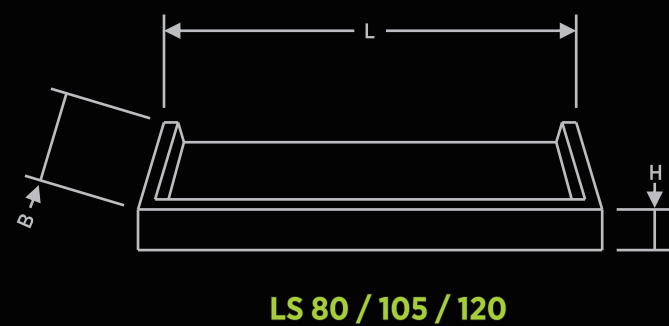

## LINEN CABINET - 180CM

Product Name	LINEN CABINET 180CM SDCL 180 WB / LG
Product Code	BF-TT-SD-LC-SD-CL-180-WB / LG
Dimension (cm)	L-40 / B-35 / H-180
Material	Teak Wood + Stainless Steel
Finish	Water Base / Light Grey
Mounting Type	Free Standing
Shelves	1
Drawers	0
Doors	2
MRP	68026/-

**M 80 / 105 / 120**

## MIRROR

Product Name	MIRROR M 80 WB / LG MIRROR M 105 WB / LG MIRROR M 120 WB / LG
Product Code	BF-TT-SD-80-WB / LG BF-TT-SD-105-WB / LG BF-TT-SD-120-WB / LG
Dimension (cm)	L-80 / B-3 / H-70 L-105 / B-3 / H-70 L-120 / B-3 / H-70
Material	Teak Wood
Finish	Water Base / Light Grey
Mounting Type	Wall Mounting
MRP	80CM Rs. 14321/- 105CM Rs. 16740/- 120CM Rs. 19131/-

#### MIRROR SHELF

Product Name	MIRROR SHELF S 80 WB / LG
	MIRROR SHELF S 105 WB / LG
	MIRROR SHELF S 120 WB / LG
Product Code	BF-TT-SD-MS-S-80-WB / LG
	BF-TT-SD-MS-S-105-WB / LG
	BF-TT-SD-MS-S-120-WB / LG
Dimension (cm)	L-80 / B-13 / H-3
	L-105 / B-13 / H-3
	L-120 / B-13 / H-3
Material	Teak Wood
Finish	Water Base / Light Grey
Mounting Type	Wall Mounting
MRP	80CM Rs. 4987/-
	105CM Rs. 6248/-
	120CM Rs. 7141/-