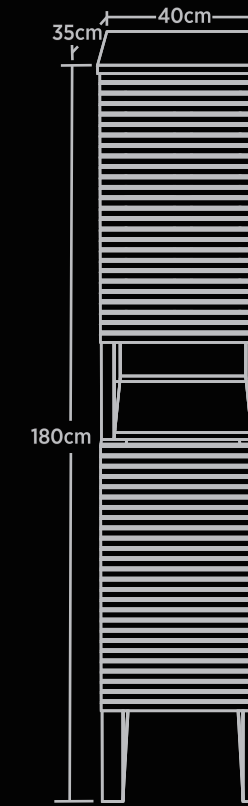

## VANITY - 80CM

Product Name	VANITY 80CM SD 80 WB / LG
Product Code	BF-TT-SD-V-SD-80-WB / LG
Dimension (cm)	L-80 / B-55 / H-85
Material	Teak Wood + Stainless Steel
Finish	Water Base / Light Grey
Mounting Type	Free Standing
Basin	1
Basin Compatibility	Top Mount
Shelves	0
Drawers	0
Doors	2
MRP	68793/-

## VANITY - 105CM

Product Name	VANITY 105CM SD 105 WB / LG
Product Code	BF-TT-SD-V-SD-105-WB / LG
Dimension (cm)	L-105 / B-55 / H-85
Material	Teak Wood + Stainless Steel
Finish	Water Base / Light Grey
Mounting Type	Free Standing
Basin	1
Basin Compatibility	Top Mount
Shelves	0
Drawers	2
Doors	2
MRP	80414/-

## VANITY - 120CM

Product Name	VANITY 120CM SD 120 WB / LG
Product Code	BF-TT-SD-V-SD-120-WB / LG
Dimension (cm)	L-120 / B-55 / H-85
Material	Teak Wood + Stainless Steel
Finish	Water Base / Light Grey
Mounting Type	Free Standing
Basin	2
Basin Compatibility	Top Mount
Shelves	0
Drawers	2
Doors	4
MRP	91902/-

- Available colours - Water Base & Light Grey
- Sizes readily available - Vanity 80cm, 105cm & 120cm
- Linen Cabinet H-180cm\* / Towel Ladder H-100cm\*
- Size on order - Vanity 140cm
- Dimensions mentioned are (+/- 3cm)
- Delivery period for sizes on order - 90 days from the date of order confirmation