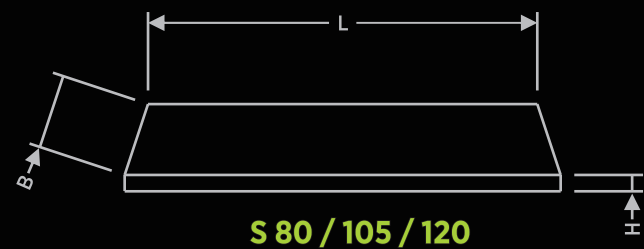

## LINEN CABINET - 180CM

Product Name	LINEN CABINET 180CM SDCL 180 WB / LG
Product Code	BF-TT-SD-LC-SD-CL-180-WB / LG
Dimension (cm)	L-40 / B-35 / H-180
Material	Teak Wood + Stainless Steel
Finish	Water Base / Light Grey
Mounting Type	Free Standing
Shelves	1
Drawers	0
Doors	2
MRP	68026/-

## MIRROR

Product Name	MIRROR M 80 WB / LG MIRROR M 105 WB / LG MIRROR M 120 WB / LG
Product Code	BF-TT-SD-80-WB / LG BF-TT-SD-105-WB / LG BF-TT-SD-120-WB / LG
Dimension (cm)	L-80 / B-3 / H-70 L-105 / B-3 / H-70 L-120 / B-3 / H-70
Material	Teak Wood
Finish	Water Base / Light Grey
Mounting Type	Wall Mounting
MRP	80CM Rs. 14321/- 105CM Rs. 16740/- 120CM Rs. 19131/-