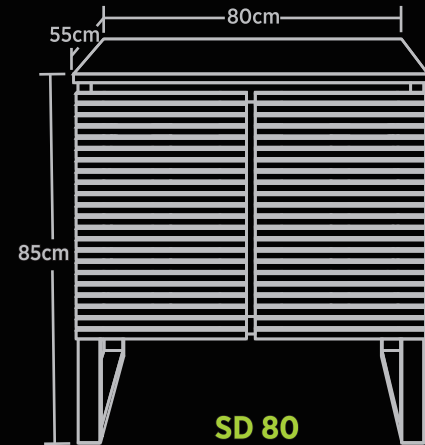

SHADE

SD 80

VANITY - 80CM

Product Name	VANITY 80CM SD 80 WB / LG
Product Code	BF-TT-SD-V-SD-80-WB / LG
Dimension (cm)	L-80 / B-55 / H-85
Material	Teak Wood + Stainless Steel
Finish	Water Base / Light Grey
Mounting Type	Free Standing
Basin	1
Basin Compatibility	Top Mount
Shelves	0
Drawers	0
Doors	2
MRP	68793/-