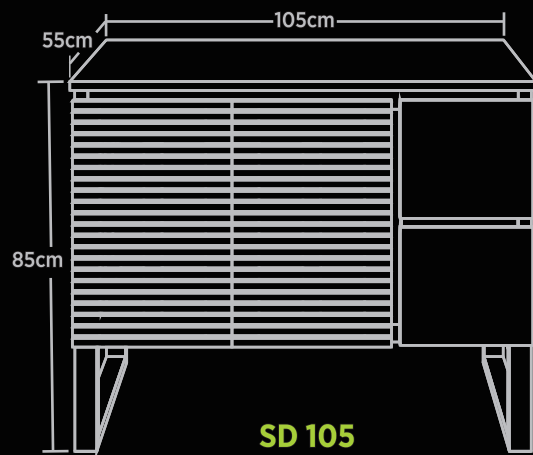

## VANITY - 80CM

Product Name	VANITY 80CM SD 80 WB / LG
Product Code	BF-TT-SD-V-SD-80-WB / LG
Dimension (cm)	L-80 / B-55 / H-85
Material	Teak Wood + Stainless Steel
Finish	Water Base / Light Grey
Mounting Type	Free Standing
Basin	1
Basin Compatibility	Top Mount
Shelves	0
Drawers	0
Doors	2
MRP	68793/-

## VANITY - 105CM

Product Name	VANITY 105CM SD 105 WB / LG
Product Code	BF-TT-SD-V-SD-105-WB / LG
Dimension (cm)	L-105 / B-55 / H-85
Material	Teak Wood + Stainless Steel
Finish	Water Base / Light Grey
Mounting Type	Free Standing
Basin	1
Basin Compatibility	Top Mount
Shelves	0
Drawers	2
Doors	2
MRP	80414/-

## VANITY - 120CM

Product Name	VANITY 120CM SD 120 WB / LG
Product Code	BF-TT-SD-V-SD-120-WB / LG
Dimension (cm)	L-120 / B-55 / H-85
Material	Teak Wood + Stainless Steel
Finish	Water Base / Light Grey
Mounting Type	Free Standing
Basin	2
Basin Compatibility	Top Mount
Shelves	0
Drawers	2
Doors	4
MRP	91902/-

- Available colours - Water Base & Light Grey
- Sizes readily available - Vanity 80cm, 105cm & 120cm
- Linen Cabinet H-180cm\* / Towel Ladder H-100cm\*
- Size on order - Vanity 140cm
- Dimensions mentioned are (+/- 3cm)
- Delivery period for sizes on order - 90 days from the date of order confirmation