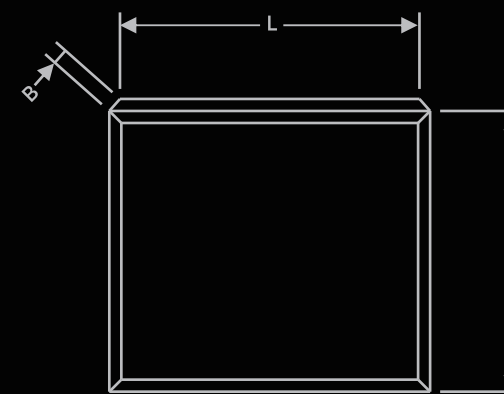

## VANITY - 120CM

Product Name	VANITY 120CM SD 120 WB / LG
Product Code	BF-TT-SD-V-SD-120-WB / LG
Dimension (cm)	L-120 / B-55 / H-85
Material	Teak Wood + Stainless Steel
Finish	Water Base / Light Grey
Mounting Type	Free Standing
Basin	2
Basin Compatibility	Top Mount
Shelves	0
Drawers	2
Doors	4
MRP	91902/-

## LINEN CABINET - 180CM

Product Name	LINEN CABINET 180CM SDCL 180 WB / LG
Product Code	BF-TT-SD-LC-SD-CL-180-WB / LG
Dimension (cm)	L-40 / B-35 / H-180
Material	Teak Wood + Stainless Steel
Finish	Water Base / Light Grey
Mounting Type	Free Standing
Shelves	1
Drawers	0
Doors	2
MRP	68026/-