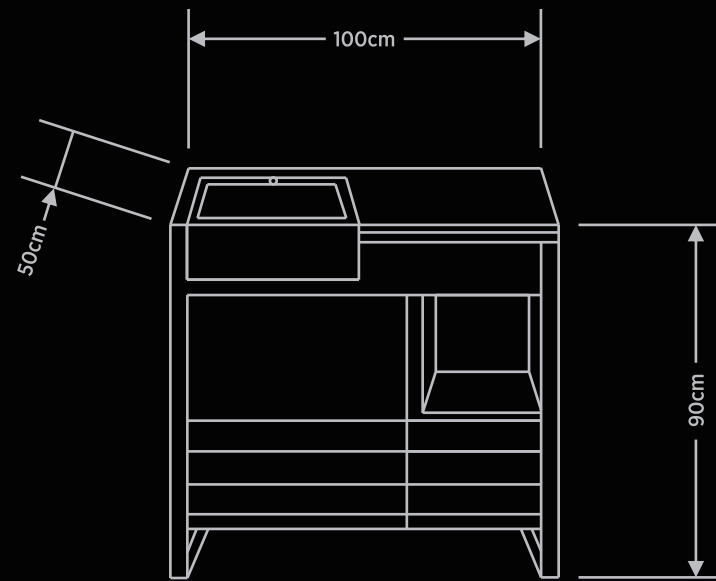

SEBASA

CA-519

VANITY WITH TERRAZZO BASIN - 100CM

Product Name	VANITY WITH TERRAZZO SQUARE WASH BASIN 100CM WHITE CA 519 NS
Product Code	BF-KM-SB-VWTSWB-W-CA-519-NS
Dimension (cm)	L-100 / B-50 / H-90
Material	Teak Wood + Terrazzo
Finish	Natural Smooth
Mounting Type	Free Standing
Basin	1
Basin Compatibility	Integrated
Shelves	3
Drawers	1
Doors	1
MRP	70136/-