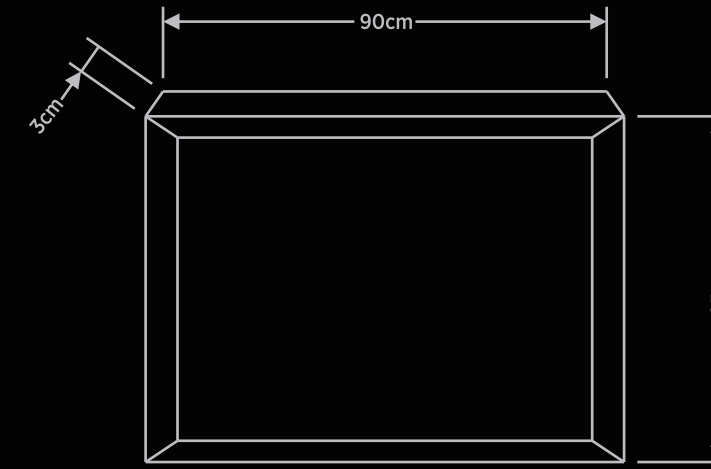

## VANITY WITH TERRAZZO BASIN - 100CM

Product Name	VANITY WITH TERRAZZO SQUARE WASH BASIN 100CM WHITE CA 519 NS
Product Code	BF-KM-SB-VWTSWB-W-CA-519-NS
Dimension (cm)	L-100 / B-50 / H-90
Material	Teak Wood + Terrazzo
Finish	Natural Smooth
Mounting Type	Free Standing
Basin	1
Basin Compatibility	Integrated
Shelves	3
Drawers	1
Doors	1
MRP	70136/-

## MIRROR

Product Name	MIRROR CA 519-DI061A NS
Product Code	BF-KM-SB-M-CA-519-DI061A-NS
Dimension (cm)	L-90 / B-3 / H-65
Material	Teak Wood
Finish	Natural Smooth
Mounting Type	Wall Mounting
MRP	9866/-

CA-842

## LINEN CABINET - 185CM

Product Name	LINEN CABINET 185CM CA 842 NS
Product Code	BF-KM-ML-LC-CA-842-NS
Dimension (cm)	L-45 / B-40 / H-185
Material	Teak Wood
Finish	Natural Smooth
Mounting Type	Free Standing
Shelves	3
Drawers	1
Doors	1
MRP	50825/-

## PRICE FOR COMPLETE SET (IN RS.)

SET SIZE	VANITY	LINEN CABINET (185CM)	MIRROR	TOTAL PRICE OF SET
100cm	70136/-	50825/-	9866/-	130827/-

- Available Colours - Natural Smooth
- Dimensions mentioned are (+/- 3cm)