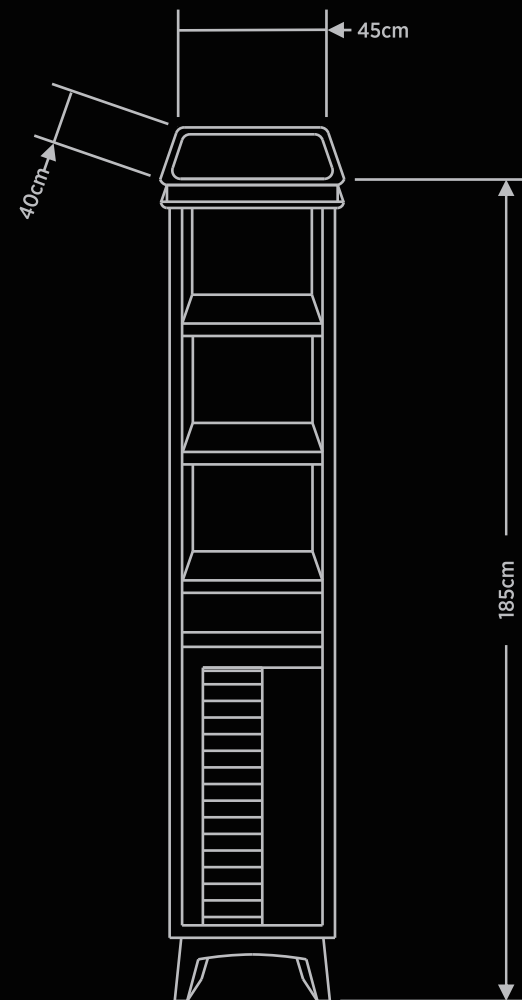

## VANITY WITH TERRAZZO BASIN - 100CM

Product Name	VANITY WITH TERRAZZO SQUARE WASH BASIN 100CM WHITE CA 519 NS
Product Code	BF-KM-SB-VWTSWB-W-CA-519-NS
Dimension (cm)	L-100 / B-50 / H-90
Material	Teak Wood + Terrazzo
Finish	Natural Smooth
Mounting Type	Free Standing
Basin	1
Basin Compatibility	Integrated
Shelves	3
Drawers	1
Doors	1
MRP	70136/-

## MIRROR

Product Name	MIRROR CA 519-DI061A NS
Product Code	BF-KM-SB-M-CA-519-DI061A-NS
Dimension (cm)	L-90 / B-3 / H-65
Material	Teak Wood
Finish	Natural Smooth
Mounting Type	Wall Mounting
MRP	9866/-

CA-842

## LINEN CABINET - 185CM

Product Name	LINEN CABINET 185CM CA 842 NS
Product Code	BF-KM-ML-LC-CA-842-NS
Dimension (cm)	L-45 / B-40 / H-185
Material	Teak Wood
Finish	Natural Smooth
Mounting Type	Free Standing
Shelves	3
Drawers	1
Doors	1
MRP	50825/-

## PRICE FOR COMPLETE SET (IN RS.)

SET SIZE	VANITY	LINEN CABINET (185CM)	MIRROR	TOTAL PRICE OF SET
100cm	70136/-	50825/-	9866/-	130827/-

- Available Colours - Natural Smooth
- Dimensions mentioned are (+/- 3cm)