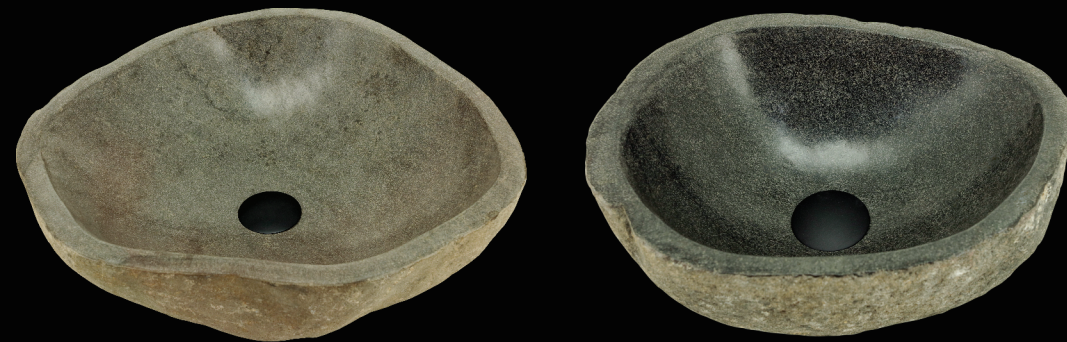

SANVADOR - 301 / 303

Natural River Stone Basin

The Sanvador collection features thin-ended walls to provide a smooth and elegant design.

Polished edges of the wall provide a solid look. Natural beauty and durability of the basin is achieved without using any paint, glue or artificial fillings.

The combination of stone's natural beauty with the delicate touch of artisans results in an exotic stone wash basin that excites for years. Even in small bathrooms river stone basins look adorable and your bathroom can easily transform into a most peaceful, and relaxing place you can think of.

PRODUCT FEATURES

- Each basin is handcrafted of natural stone and is unique.
- As It's a Natural Product size may vary from Piece to Piece
- To clean, add a few drops of mild cleanser, rinse with water and wipe dry.
- All dimensions are (± 3cm).

RIVER STONE BASIN SMALL

Product Name	NATURAL RIVER STONE BASIN SMALL SANVADOR - 301
Product Code	BF-TT-NRSB-S-SD-301
Dimension (cm)	L-38 / B-28 / H-15
Material :	Natural River Stone
Finish	Black
Mounting Type :	Counter Top
MRP	7512/-