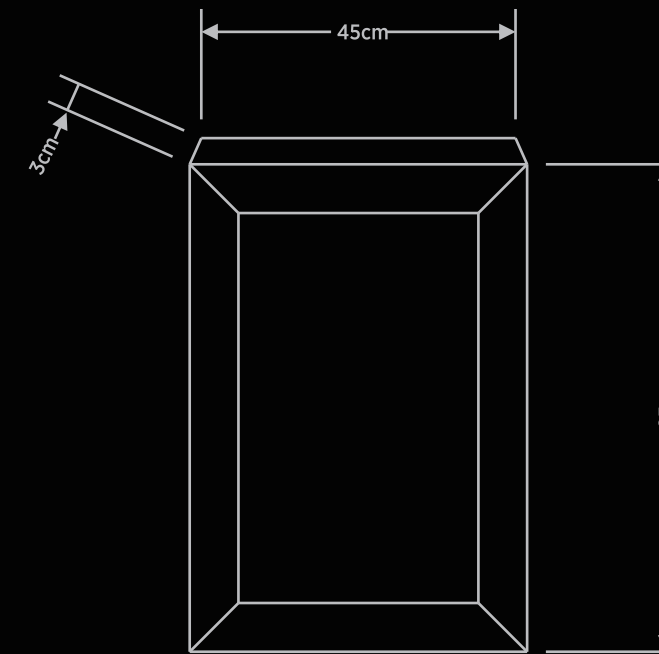

SALEM

CA 503

VANITY WITH TERRAZZO WASH BASIN - 45CM

Product Name	VANITY WITH TERRAZZO WASH BASIN 45CM WHITE CA 503 NS
Product Code	BF-KM-SL-VWTWB-W-CA-503-NS
Dimension (cm)	L-45 / B-50 / H-80
Material	Teak Wood + Terrazzo
Finish	Natural Smooth
Mounting Type	Free Standing
Basin	1
Basin Compatibility	Integrated
Shelves	0
Drawers	0
Doors	1
MRP	41864/-

CA 503-DI-061A

MIRROR

Product Name	MIRROR CA 503-DI-061A NS
Product Code	BF-KM-SL-M-CA-503-DI-061A-NS
Dimension (cm)	L-45 / B-3 / H-65
Material	Teak Wood
Finish	Natural Smooth
Mounting Type	Wall Mounting
MRP	6616/-

CA-845

LINEN CABINET - 185CM

Product Name	LINEN CABINET 185CM CA 845 NS
Product Code	BF-KM-RT-LC-CA-845- NS
Dimension (cm)	L-40 / B-40 / H-185
Material	Teak Wood
Finish	Natural Smooth
Mounting Type	Free Standing
Shelves	1
Drawers	0
Doors	2
MRP	52820/-

PRICE FOR COMPLETE SET (IN RS.)

SET SIZE	VANITY	LINEN CABINET (185CM)	MIRROR	TOTAL PRICE OF SET
45cm	41864/-	52820/-	6616/-	101300/-

- Available Colours - Natural Smooth
- Dimensions mentioned are (+/- 3cm)