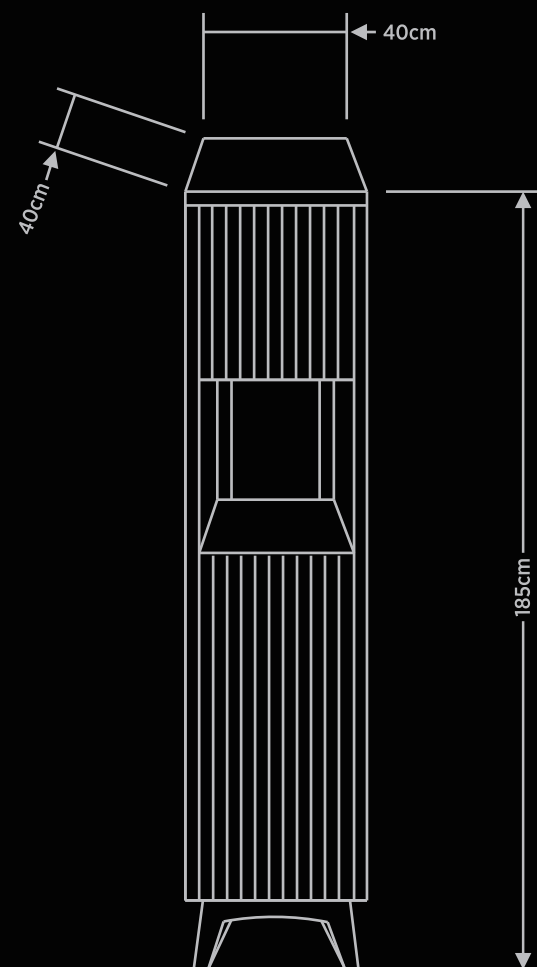

SALEM

CA 503

VANITY WITH TERRAZZO WASH BASIN - 45CM

Product Name	VANITY WITH TERRAZZO WASH BASIN 45CM WHITE CA 503 NS
Product Code	BF-KM-SL-VWTWB-W-CA-503-NS
Dimension (cm)	L-45 / B-50 / H-80
Material	Teak Wood + Terrazzo
Finish	Natural Smooth
Mounting Type	Free Standing
Basin	1
Basin Compatibility	Integrated
Shelves	0
Drawers	0
Doors	1
MRP	41864/-

CA 503-DI-061A

MIRROR

Product Name	MIRROR CA 503-DI-061A NS
Product Code	BF-KM-SL-M-CA-503-DI-061A-NS
Dimension (cm)	L-45 / B-3 / H-65
Material	Teak Wood
Finish	Natural Smooth
Mounting Type	Wall Mounting
MRP	6616/-

CA-845

LINEN CABINET - 185CM

Product Name	LINEN CABINET 185CM CA 845 NS
Product Code	BF-KM-RT-LC-CA-845- NS
Dimension (cm)	L-40 / B-40 / H-185
Material	Teak Wood
Finish	Natural Smooth
Mounting Type	Free Standing
Shelves	1
Drawers	0
Doors	2
MRP	52820/-

PRICE FOR COMPLETE SET (IN RS.)

SET SIZE	VANITY	LINEN CABINET (185CM)	MIRROR	TOTAL PRICE OF SET
45cm	41864/-	52820/-	6616/-	101300/-

- Available Colours - Natural Smooth
- Dimensions mentioned are (+/- 3cm)