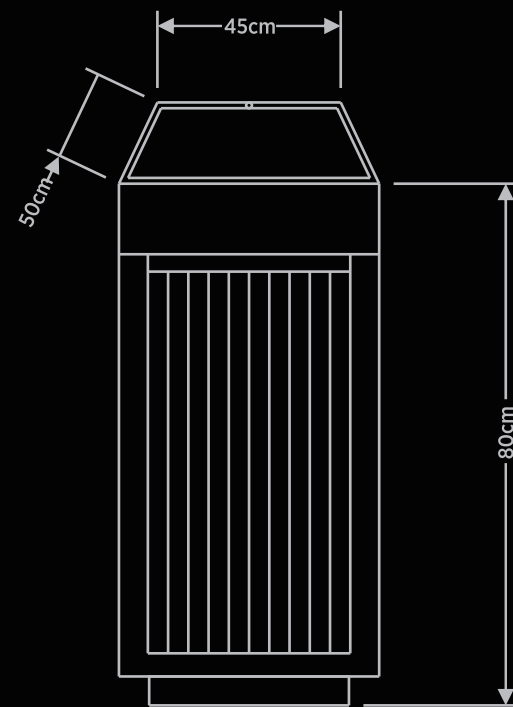

SALEM

CA 503

VANITY WITH TERRAZZO WASH BASIN - 45CM

Product Name	VANITY WITH TERRAZZO WASH BASIN 45CM WHITE CA 503 NS
Product Code	BF-KM-SL-VWTWB-W-CA-503-NS
Dimension (cm)	L-45 / B-50 / H-80
Material	Teak Wood + Terrazzo
Finish	Natural Smooth
Mounting Type	Free Standing
Basin	1
Basin Compatibility	Integrated
Shelves	0
Drawers	0
Doors	1
MRP	41864/-

CA 503-DI-061A

MIRROR

Product Name	MIRROR CA 503-DI-061A NS
Product Code	BF-KM-SL-M-CA-503-DI-061A-NS
Dimension (cm)	L-45 / B-3 / H-65
Material	Teak Wood
Finish	Natural Smooth
Mounting Type	Wall Mounting
MRP	6616/-

CA-845

LINEN CABINET - 185CM

Product Name	LINEN CABINET 185CM CA 845 NS
Product Code	BF-KM-RT-LC-CA-845- NS
Dimension (cm)	L-40 / B-40 / H-185
Material	Teak Wood
Finish	Natural Smooth
Mounting Type	Free Standing
Shelves	1
Drawers	0
Doors	2
MRP	52820/-

PRICE FOR COMPLETE SET (IN RS.)

SET SIZE	VANITY	LINEN CABINET (185CM)	MIRROR	TOTAL PRICE OF SET
45cm	41864/-	52820/-	6616/-	101300/-

- Available Colours - Natural Smooth
- Dimensions mentioned are (+/- 3cm)