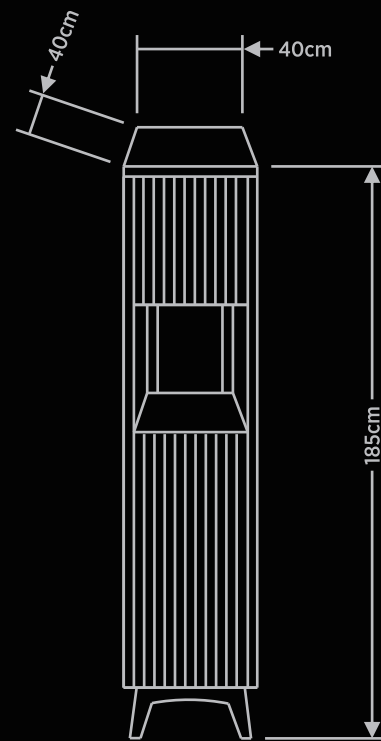

RITAN

CA 526

VANITY - 70CM

Product Name	VANITY 70CM CA 526 NS
Product Code	BF-KM-RT-V-CA-526-NS
Dimension (cm)	L-70 / B-50 / H-80
Material	Teak Wood
Finish	Natural Smooth
Mounting Type	Free Standing
Basin	1
Basin Compatibility	Top Mount
Shelves	0
Drawers	0
Doors	1
MRP	46938/-

CA 510-DI-061A

MIRROR

Product Name	MIRROR CA 510-DI-061A NS
Product Code	BF-KM-RT-M-CA510-DI-061A-NS
Dimension (cm)	L-70 / B-03 / H-65
Material	Teak Wood
Finish	Natural Smooth
Mounting Type	Wall Mounting
MRP	8204/-

CA 845

LINEN CABINET - 185CM

Product Name	LINEN CABINET 185CM CA 845 NS
Product Code	BF-KM-RT-LC-CA-845- NS
Dimension (cm)	L-40 / B-40 / H-185
Material	Teak Wood
Finish	Natural Smooth
Mounting Type	Free Standing
Shelves	1
Drawers	0
Doors	2
MRP	52820/-

PRICE FOR COMPLETE SET (IN RS.)

SET SIZE	VANITY	LINEN CABINET(185CM)	MIRROR	TOTAL PRICE OF SET
70cm	46938/-	52820/-	8204/-	107962/-

- Available Colours - Natural Smooth
- Dimensions mentioned are (+/- 3cm)