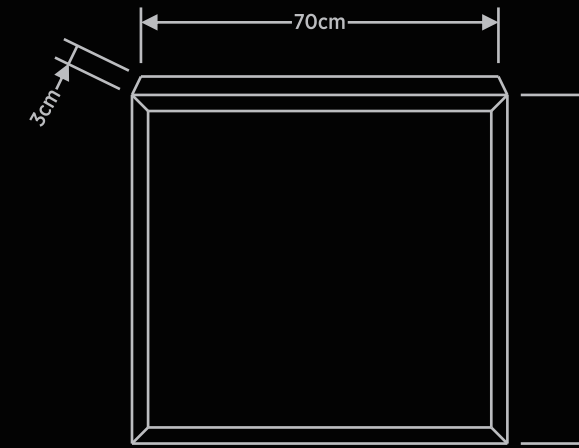

RITAN

CA 526

VANITY - 70CM

Product Name	VANITY 70CM CA 526 NS
Product Code	BF-KM-RT-V-CA-526-NS
Dimension (cm)	L-70 / B-50 / H-80
Material	Teak Wood
Finish	Natural Smooth
Mounting Type	Free Standing
Basin	1
Basin Compatibility	Top Mount
Shelves	0
Drawers	0
Doors	1
MRP	46938/-

CA 510-DI-061A

MIRROR

Product Name	MIRROR CA 510-DI-061A NS
Product Code	BF-KM-RT-M-CA510-DI-061A-NS
Dimension (cm)	L-70 / B-03 / H-65
Material	Teak Wood
Finish	Natural Smooth
Mounting Type	Wall Mounting
MRP	8204/-

CA 845

LINEN CABINET - 185CM

Product Name	LINEN CABINET 185CM CA 845 NS
Product Code	BF-KM-RT-LC-CA-845- NS
Dimension (cm)	L-40 / B-40 / H-185
Material	Teak Wood
Finish	Natural Smooth
Mounting Type	Free Standing
Shelves	1
Drawers	0
Doors	2
MRP	52820/-

PRICE FOR COMPLETE SET (IN RS.)

SET SIZE	VANITY	LINEN CABINET(185CM)	MIRROR	TOTAL PRICE OF SET
70cm	46938/-	52820/-	8204/-	107962/-

- Available Colours - Natural Smooth
- Dimensions mentioned are (+/- 3cm)