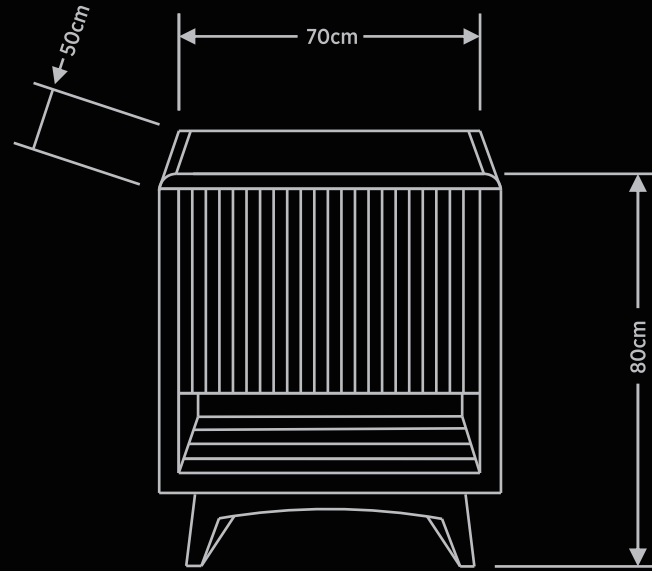

RITAN

CA 526

VANITY - 70CM

Product Name	VANITY 70CM CA 526 NS
Product Code	BF-KM-RT-V-CA-526-NS
Dimension (cm)	L-70 / B-50 / H-80
Material	Teak Wood
Finish	Natural Smooth
Mounting Type	Free Standing
Basin	1
Basin Compatibility	Top Mount
Shelves	0
Drawers	0
Doors	1
MRP	46938/-

CA 510-DI-061A

MIRROR

Product Name	MIRROR CA 510-DI-061A NS
Product Code	BF-KM-RT-M-CA510-DI-061A-NS
Dimension (cm)	L-70 / B-03 / H-65
Material	Teak Wood
Finish	Natural Smooth
Mounting Type	Wall Mounting
MRP	8204/-

CA 845

LINEN CABINET - 185CM

Product Name	LINEN CABINET 185CM CA 845 NS
Product Code	BF-KM-RT-LC-CA-845- NS
Dimension (cm)	L-40 / B-40 / H-185
Material	Teak Wood
Finish	Natural Smooth
Mounting Type	Free Standing
Shelves	1
Drawers	0
Doors	2
MRP	52820/-

PRICE FOR COMPLETE SET (IN RS.)

SET SIZE	VANITY	LINEN CABINET(185CM)	MIRROR	TOTAL PRICE OF SET
70cm	46938/-	52820/-	8204/-	107962/-

- Available Colours - Natural Smooth
- Dimensions mentioned are (+/- 3cm)