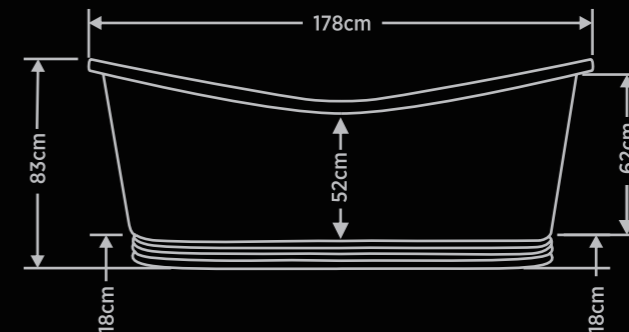

## HAND HAMMERED COPPER BATEAU DOUBLE SLIPPER BATHTUB 178 CM

### PRODUCT SPECIFICATION

Design	: Traditional
Finish	: Antique Copper
Shape	: Oval
Material	: Copper
Dimensions	: L 178 cm x B 84 cm x H 83 cm ( $\pm 3$ cm).
Height	: 83cm (Front & Back)
Tub Interior Length	: 128cm
Tub Interior Width	: 56cm
Water Depth to Rim	: 52cm
Exterior Treatment	: Hammered
Interior Treatment	: Hammered
Metal Gauge/Thickness	: 16 Gauge
Drain Placement	: Centre
Inner Base	: Flat
Faucet Included	: No
Faucet Drillings	: No Drillings
Water Capacity (Liters)	: 313
Weight Uncrated (Kgs)	: 52.50
Weight Crated (Kgs)	: 63

### COPPER BATHTUB 178CM

Product Name	COPPER BATEAU DOUBLE SLIPPER 178CM BATHTUB FREE STANDING ANTIQUE COPPER - REMBRANDT - 204
Product Code	BF-AE-CBDSBT-FS-AC-RB-204
Dimension (cm)	L-178 / B-84 / H-83
Material	Copper
Finish	Antique Copper
Mounting Type	Free Standing
MRP	233604 /-