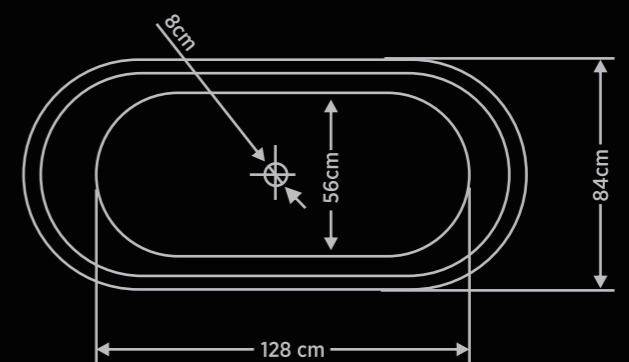

## HAND HAMMERED COPPER BATEAU DOUBLE SLIPPER BATHTUB 178 CM

### PRODUCT SPECIFICATION

Design	: Traditional
Finish	: Antique Copper
Shape	: Oval
Material	: Copper
Dimensions	: L 178 cm x B 84 cm x H 83 cm ( $\pm 3$ cm).
Height	: 83cm (Front & Back)
Tub Interior Length	: 128cm
Tub Interior Width	: 56cm
Water Depth to Rim	: 52cm
Exterior Treatment	: Hammered
Interior Treatment	: Hammered
Metal Gauge/Thickness	: 16 Gauge
Drain Placement	: Centre
Inner Base	: Flat
Faucet Included	: No
Faucet Drillings	: No Drillings
Water Capacity (Liters)	: 313
Weight Uncrated (Kgs)	: 52.50
Weight Crated (Kgs)	: 63

### COPPER BATHTUB 178CM

Product Name	COPPER BATEAU DOUBLE SLIPPER 178CM BATHTUB FREE STANDING ANTIQUE COPPER - REMBRANDT - 204
Product Code	BF-AE-CBDSBT-FS-AC-RB-204
Dimension (cm)	L-178 / B-84 / H-83
Material	Copper
Finish	Antique Copper
Mounting Type	Free Standing
MRP	233604 /-