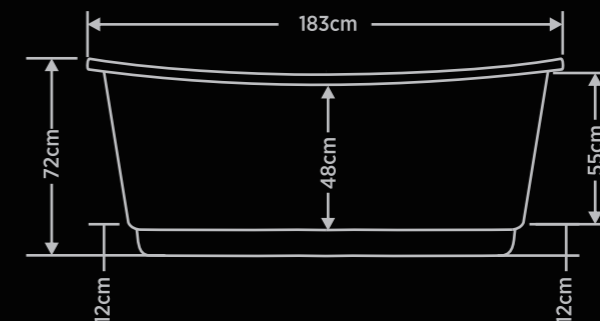

RAPHEL

COPPER BATEAU DOUBLE SLIPPER BATHTUB 183CM

PRODUCT FEATURES

- Copper tubs are handmade and therefore unique. Expect slight variations in finish and dimensions ($\pm 3\text{cm}$).
- It is Lacquered finish.
- Requires a freestanding tub filler or wall-mount faucet.
- The great benefit of copper is that it will never rust or corrode.
- The look of the copper will change over time; however, its rigidity will stay intact.

PRODUCT SPECIFICATION

Design	: Traditional
Finish	: Antique Silver
Shape	: Oval
Material	: Copper
Dimension	: L 183 cm X B 80 cm X H 72 cm ($\pm 3\text{cm}$)
Height	: 72 cm (Front & Back)
Tub Interior Length	: 129 cm
Tub Interior Width	: 56 cm
Water Depth to Rim	: 48 cm
Exterior Treatment	: Plain
Interior Treatment	: Plain
Metal Gauge/Thickness	: 16 Gauge
Drain Placement	: Centre
Inner Base	: Flat
Faucet Included	: No
Faucet Drillings	: No Drillings
Water Capacity (Liters)	: 460
Weight Uncrated (Kgs)	: 50.50
Weight Crated (Kgs)	: 62

COPPER BATHTUB 183CM

Product Name	COPPER BATEAU DOUBLE SLIPPER 183CM BATHTUB FREE STANDING ANTIQUE SILVER - RAPHEL - 628
Product Code	BF-AE-CBDSBT-FS-AS-RP-628
Dimension (cm)	L-183 / B-80 / H-72
Material	Copper
Finish	Antique Silver
Mounting Type	Free Standing
MRP	241391/-