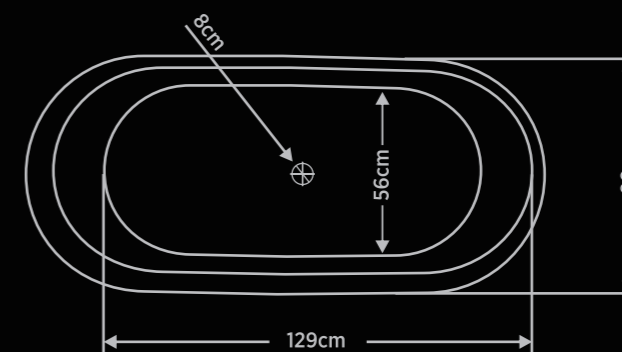

RAPHEL

COPPER BATEAU DOUBLE SLIPPER BATHTUB 183CM

PRODUCT FEATURES

- Copper tubs are handmade and therefore unique. Expect slight variations in finish and dimensions ($\pm 3\text{cm}$).
- It is Lacquered finish.
- Requires a freestanding tub filler or wall-mount faucet.
- The great benefit of copper is that it will never rust or corrode.
- The look of the copper will change over time; however, its rigidity will stay intact.

PRODUCT SPECIFICATION

Design	: Traditional
Finish	: Antique Silver
Shape	: Oval
Material	: Copper
Dimension	: L 183 cm X B 80 cm X H 72 cm ($\pm 3\text{cm}$)
Height	: 72 cm (Front & Back)
Tub Interior Length	: 129 cm
Tub Interior Width	: 56 cm
Water Depth to Rim	: 48 cm
Exterior Treatment	: Plain
Interior Treatment	: Plain
Metal Gauge/Thickness	: 16 Gauge
Drain Placement	: Centre
Inner Base	: Flat
Faucet Included	: No
Faucet Drillings	: No Drillings
Water Capacity (Liters)	: 460
Weight Uncrated (Kgs)	: 50.50
Weight Crated (Kgs)	: 62

COPPER BATHTUB 183CM

Product Name	COPPER BATEAU DOUBLE SLIPPER 183CM BATHTUB FREE STANDING ANTIQUE SILVER - RAPHEL - 628
Product Code	BF-AE-CBDSBT-FS-AS-RP-628
Dimension (cm)	L-183 / B-80 / H-72
Material	Copper
Finish	Antique Silver
Mounting Type	Free Standing
MRP	241391/-