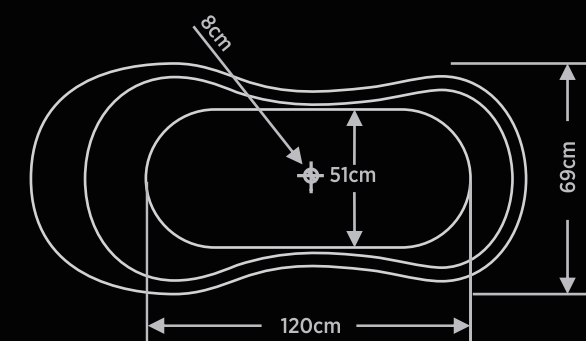

## HAND HAMMERED COPPER SINGLE SLIPPER BATHTUB WITH CAST BRASS CLAW FOOT 182CM

### PRODUCT SPECIFICATION

Design	: Traditional
Finish	: Antique Brown
Shape	: Slipper
Material	: Copper
Dimension	: L 182cm x B 69cm x H 62cm ( $\pm 3$ cm)
Height	: 62cm (Back: 88cm / Front: 62cm)
Tub Interior Length	: 120cm
Tub Interior Width	: 51cm
Water Depth to Rim	: 43cm
Exterior Treatment	: Hammered
Interior Treatment	: Hammered
Feet Type	: Lion Paw
Feet Colour	: Black
Feet Height	: 16cm
Feet Material	: Solid Brass
Metal Gauge/Thickness	: 16 Gauge
Drain Placement	: Centre
Inner Base	: Flat
Faucet Included	: No
Faucet Drillings	: No Drillings
Water Capacity (Liters)	: 342
Weight Uncrated (Kgs)	: 48
Weight Crated (Kgs)	: 60

### COPPER BATHTUB 182CM

Product Name	COPPER SINGLE SLIPPER 182CM BATHTUB WITH BRASS FEET ANTIQUE BROWN - PABLO - 100
Product Code	BF-AE-CSSBT-WBF-AB-PB-100
Dimension (cm)	L-182 / B-69 / H-62
Material	Copper
Finish	Antique Brown
Mounting Type	Free Standing
MRP	246582/-