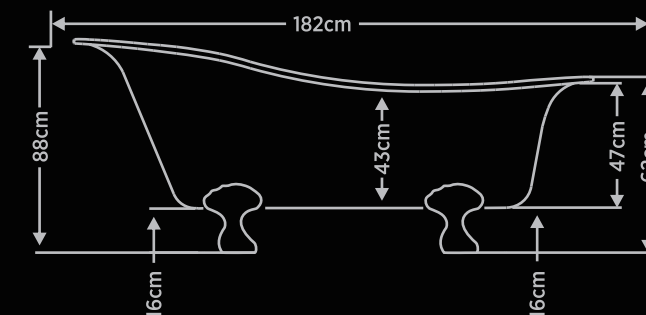

## HAND HAMMERED COPPER SINGLE SLIPPER BATHTUB WITH CAST BRASS CLAW FOOT 182CM

### PRODUCT SPECIFICATION

Design	: Traditional
Finish	: Antique Brown
Shape	: Slipper
Material	: Copper
Dimension	: L 182cm x B 69cm x H 62cm ( $\pm 3$ cm)
Height	: 62cm (Back: 88cm / Front: 62cm)
Tub Interior Length	: 120cm
Tub Interior Width	: 51cm
Water Depth to Rim	: 43cm
Exterior Treatment	: Hammered
Interior Treatment	: Hammered
Feet Type	: Lion Paw
Feet Colour	: Black
Feet Height	: 16cm
Feet Material	: Solid Brass
Metal Gauge/Thickness	: 16 Gauge
Drain Placement	: Centre
Inner Base	: Flat
Faucet Included	: No
Faucet Drillings	: No Drillings
Water Capacity (Liters)	: 342
Weight Uncrated (Kgs)	: 48
Weight Crated (Kgs)	: 60

### COPPER BATHTUB 182CM

Product Name	COPPER SINGLE SLIPPER 182CM BATHTUB WITH BRASS FEET ANTIQUE BROWN - PABLO - 100
Product Code	BF-AE-CSSBT-WBF-AB-PB-100
Dimension (cm)	L-182 / B-69 / H-62
Material	Copper
Finish	Antique Brown
Mounting Type	Free Standing
MRP	246582/-