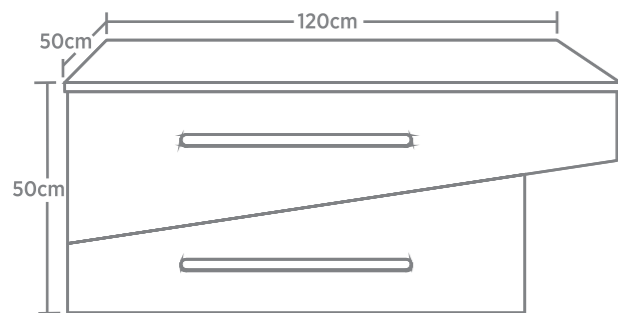

ONDINE

OI 80

OI 105

OI 120

LS 80 / 105 / 120

VANITY - 80CM

Product Name	VANITY 80CM OI 80 WB / LG
Product Code	BF-TT-OI-V-OI-80-WB / LG
Dimension (cm)	L-80 / B-50 / H-50
Material	Teak Wood
Finish	Water Base / Light Grey
Mounting Type	Wall Mounting
Basin	1
Basin Compatibility	Top Mount
Shelves	0
Drawers	2
Doors	0
MRP	61633/-

VANITY - 105CM

Product Name	VANITY 105CM OI 105 WB / LG
Product Code	BF-TT-OI-V-OI-105-WB / LG
Dimension (cm)	L-105 / B-50 / H-50
Material	Teak Wood
Finish	Water Base / Light Grey
Mounting Type	Wall Mounting
Basin	1
Basin Compatibility	Top Mount
Shelves	0
Drawers	2
Doors	0
MRP	72043/-

VANITY - 120CM

Product Name	VANITY 120CM OI 120 WB / LG
Product Code	BF-TT-OI-V-OI-120-WB / LG
Dimension (cm)	L-120 / B-50 / H-50
Material	Teak Wood
Finish	Water Base / Light Grey
Mounting Type	Wall Mounting
Basin	2
Basin Compatibility	Top Mount
Shelves	0
Drawers	2
Doors	0
MRP	76869/-

- Available colours - Water Base & Light Grey
- Sizes readily available - Vanity 80cm, 105cm & 120cm
- Linen Cabinet H-140cm*
- Size on order - Vanity 140cm
- Dimensions mentioned are (+/- 3cm)
- Delivery period for sizes on order - 90 days from the date of order confirmation