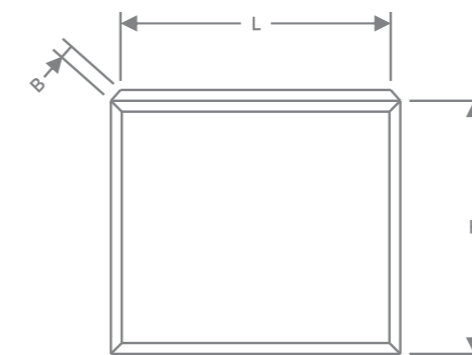

M 80 / 105 / 120