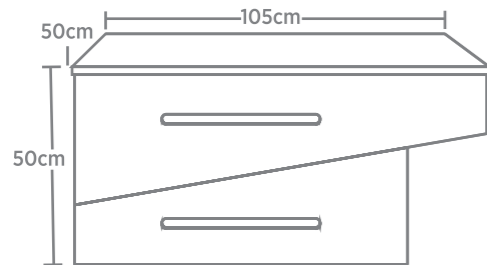

ONDINE

OI 80

OI 105

OI 120

LS 80 / 105 / 120

VANITY - 80CM

Product Name	VANITY 80CM OI 80 WB / LG
Product Code	BF-TT-OI-V-OI-80-WB / LG
Dimension (cm)	L-80 / B-50 / H-50
Material	Teak Wood
Finish	Water Base / Light Grey
Mounting Type	Wall Mounting
Basin	1
Basin Compatibility	Top Mount
Shelves	0
Drawers	2
Doors	0
MRP	61633/-

VANITY - 105CM

Product Name	VANITY 105CM OI 105 WB / LG
Product Code	BF-TT-OI-V-OI-105-WB / LG
Dimension (cm)	L-105 / B-50 / H-50
Material	Teak Wood
Finish	Water Base / Light Grey
Mounting Type	Wall Mounting
Basin	1
Basin Compatibility	Top Mount
Shelves	0
Drawers	2
Doors	0
MRP	72043/-

VANITY - 120CM

Product Name	VANITY 120CM OI 120 WB / LG
Product Code	BF-TT-OI-V-OI-120-WB / LG
Dimension (cm)	L-120 / B-50 / H-50
Material	Teak Wood
Finish	Water Base / Light Grey
Mounting Type	Wall Mounting
Basin	2
Basin Compatibility	Top Mount
Shelves	0
Drawers	2
Doors	0
MRP	76869/-

- Available colours - Water Base & Light Grey
- Sizes readily available - Vanity 80cm, 105cm & 120cm
- Linen Cabinet H-140cm*
- Size on order - Vanity 140cm
- Dimensions mentioned are (+/- 3cm)
- Delivery period for sizes on order - 90 days from the date of order confirmation