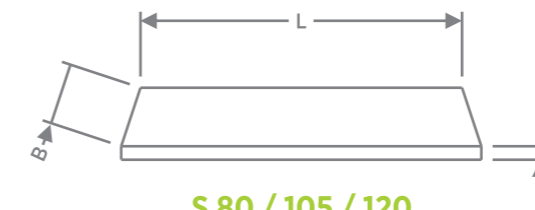

VANITY - 120CM

Product Name	VANITY 120CM OI 120 WB / LG
Product Code	BF-TT-OI-V-OI-120-WB / LG
Dimension (cm)	L-120 / B-50 / H-50
Material	Teak Wood
Finish	Water Base / Light Grey
Mounting Type	Wall Mounting
Basin	2
Basin Compatibility	Top Mount
Shelves	0
Drawers	2
Doors	0
MRP	76869/-

MIRROR LAMP STALL

Product Name	MIRROR LAMP STALL LS 80 WB / LG MIRROR LAMP STALL LS 105 WB / LG MIRROR LAMP STALL LS 120 WB / LG
Product Code	BF-TT-OI-MLS-LS-80-WB / LG BF-TT-OI-MLS-LS-105-WB / LG BF-TT-OI-MLS-LS-120-WB / LG
Dimension (cm)	L-80 / B-15 / H-7 L-105 / B-15 / H-7 L-120 / B-15 / H-7
Material	Teak Wood
Finish	Water Base / Light Grey
Mounting Type	Wall Mounting
MRP	80CM 6905/- 105CM 8372/- 120CM 9568/-

OI CL 140

M 80 / 105 / 120

S 80 / 105 / 120

LINEN CABINET - 140CM

Product Name	LINEN CABINET 140CM OI CL 140 WB / LG
Product Code	BF-TT-OI-LC-OI-CL-140-WB / LG
Dimension (cm)	L-40 / B-35 / H-140
Material	Teak Wood
Finish	Water Base / Light Grey
Mounting Type	Wall Mounting
Shelves	1
Drawers	0
Doors	2
MRP	55239/-

MIRROR

Product Name	MIRROR M 80 WB / LG MIRROR M 105 WB / LG MIRROR M 120 WB / LG
Product Code	BF-TT-OI-M-80-WB / LG BF-TT-OI-M-105-WB / LG BF-TT-OI-M-120-WB / LG
Dimension (cm)	L-80 / B-3 / H-70 L-105 / B-3 / H-70 L-120 / B-3 / H-70
Material	Teak Wood
Finish	Water Base / Light Grey
Mounting Type	Wall Mounting
MRP	80CM 14321/- 105CM 16740/- 120CM 19131/-