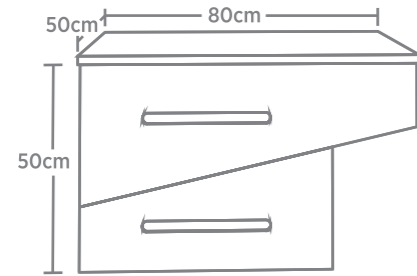

ONDINE

OI 80

OI 105

OI 120

LS 80 / 105 / 120

VANITY - 80CM

Product Name	VANITY 80CM OI 80 WB / LG
Product Code	BF-TT-OI-V-OI-80-WB / LG
Dimension (cm)	L-80 / B-50 / H-50
Material	Teak Wood
Finish	Water Base / Light Grey
Mounting Type	Wall Mounting
Basin	1
Basin Compatibility	Top Mount
Shelves	0
Drawers	2
Doors	0
MRP	61633/-

VANITY - 105CM

Product Name	VANITY 105CM OI 105 WB / LG
Product Code	BF-TT-OI-V-OI-105-WB / LG
Dimension (cm)	L-105 / B-50 / H-50
Material	Teak Wood
Finish	Water Base / Light Grey
Mounting Type	Wall Mounting
Basin	1
Basin Compatibility	Top Mount
Shelves	0
Drawers	2
Doors	0
MRP	72043/-

VANITY - 120CM

Product Name	VANITY 120CM OI 120 WB / LG
Product Code	BF-TT-OI-V-OI-120-WB / LG
Dimension (cm)	L-120 / B-50 / H-50
Material	Teak Wood
Finish	Water Base / Light Grey
Mounting Type	Wall Mounting
Basin	2
Basin Compatibility	Top Mount
Shelves	0
Drawers	2
Doors	0
MRP	76869/-

- Available colours - Water Base & Light Grey
- Sizes readily available - Vanity 80cm, 105cm & 120cm
- Linen Cabinet H-140cm*
- Size on order - Vanity 140cm
- Dimensions mentioned are (+/- 3cm)
- Delivery period for sizes on order - 90 days from the date of order confirmation