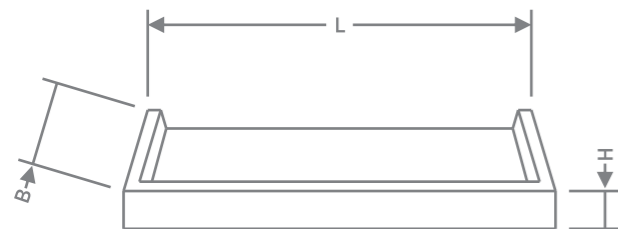

ONDINE

OI 80

OI 105

OI 120

LS 80 / 105 / 120

VANITY - 80CM

Product Name	VANITY 80CM OI 80 WB / LG
Product Code	BF-TT-OI-V-OI-80-WB / LG
Dimension (cm)	L-80 / B-50 / H-50
Material	Teak Wood
Finish	Water Base / Light Grey
Mounting Type	Wall Mounting
Basin	1
Basin Compatibility	Top Mount
Shelves	0
Drawers	2
Doors	0
MRP	61633/-

VANITY - 105CM

Product Name	VANITY 105CM OI 105 WB / LG
Product Code	BF-TT-OI-V-OI-105-WB / LG
Dimension (cm)	L-105 / B-50 / H-50
Material	Teak Wood
Finish	Water Base / Light Grey
Mounting Type	Wall Mounting
Basin	1
Basin Compatibility	Top Mount
Shelves	0
Drawers	2
Doors	0
MRP	72043/-

VANITY - 120CM

Product Name	VANITY 120CM OI 120 WB / LG
Product Code	BF-TT-OI-V-OI-120-WB / LG
Dimension (cm)	L-120 / B-50 / H-50
Material	Teak Wood
Finish	Water Base / Light Grey
Mounting Type	Wall Mounting
Basin	2
Basin Compatibility	Top Mount
Shelves	0
Drawers	2
Doors	0
MRP	76869/-

- Available colours - Water Base & Light Grey
- Sizes readily available - Vanity 80cm, 105cm & 120cm
- Linen Cabinet H-140cm*
- Size on order - Vanity 140cm
- Dimensions mentioned are (+/- 3cm)
- Delivery period for sizes on order - 90 days from the date of order confirmation