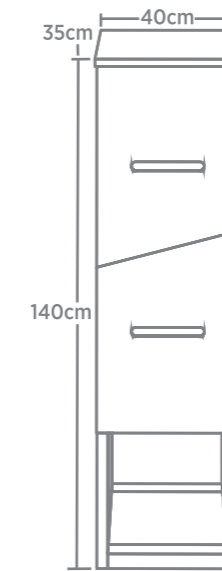

ONDINE

OI 80

OI 105

OI 120

LS 80 / 105 / 120

VANITY - 80CM

Product Name	VANITY 80CM OI 80 WB / LG
Product Code	BF-TT-OI-V-OI-80-WB / LG
Dimension (cm)	L-80 / B-50 / H-50
Material	Teak Wood
Finish	Water Base / Light Grey
Mounting Type	Wall Mounting
Basin	1
Basin Compatibility	Top Mount
Shelves	0
Drawers	2
Doors	0
MRP	61633/-

VANITY - 105CM

Product Name	VANITY 105CM OI 105 WB / LG
Product Code	BF-TT-OI-V-OI-105-WB / LG
Dimension (cm)	L-105 / B-50 / H-50
Material	Teak Wood
Finish	Water Base / Light Grey
Mounting Type	Wall Mounting
Basin	1
Basin Compatibility	Top Mount
Shelves	0
Drawers	2
Doors	0
MRP	72043/-

VANITY - 120CM

Product Name	VANITY 120CM OI 120 WB / LG
Product Code	BF-TT-OI-V-OI-120-WB / LG
Dimension (cm)	L-120 / B-50 / H-50
Material	Teak Wood
Finish	Water Base / Light Grey
Mounting Type	Wall Mounting
Basin	2
Basin Compatibility	Top Mount
Shelves	0
Drawers	2
Doors	0
MRP	76869/-

MIRROR LAMP STALL

Product Name	MIRROR LAMP STALL LS 80 WB / LG MIRROR LAMP STALL LS 105 WB / LG MIRROR LAMP STALL LS 120 WB / LG
Product Code	BF-TT-OI-MLS-LS-80-WB / LG BF-TT-OI-MLS-LS-105-WB / LG BF-TT-OI-MLS-LS-120-WB / LG
Dimension (cm)	L-80 / B-15 / H-7 L-105 / B-15 / H-7 L-120 / B-15 / H-7
Material	Teak Wood
Finish	Water Base / Light Grey
Mounting Type	Wall Mounting
MRP	80CM 6905/- 105CM 8372/- 120CM 9568/-