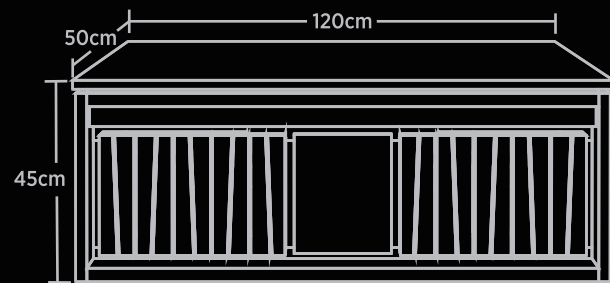

NEO SWING

NOS 80

VANITY - 80CM

Product Name	VANITY 80CM NOS 80 WB / LG
Product Code	BF-TT-NOS-V-NOS-80-WB / LG
Dimension (cm)	L-80 / B-50 / H-45
Material	Teak Wood
Finish	Water Base / Light Grey
Mounting Type	Wall Mounting
Basin	1
Basin Compatibility	Top Mount
Shelves	0
Drawers	0
Doors	2
MRP	39639/-

NOS 105

VANITY - 105CM

Product Name	VANITY 105CM NOS 105 WB / LG
Product Code	BF-TT-NOS-V-NOS-105-WB / LG
Dimension (cm)	L-105 / B-50 / H-45
Material	Teak Wood
Finish	Water Base / Light Grey
Mounting Type	Wall Mounting
Basin	1
Basin Compatibility	Top Mount
Shelves	0
Drawers	2
Doors	2
MRP	47335/-

NOS 120-02

VANITY - 120CM

Product Name	VANITY 120CM NOS 120-02 WB / LG
Product Code	BF-TT-NOS-V-NOS-120-02-WB / LG
Dimension (cm)	L-120 / B-50 / H-45
Material	Teak Wood
Finish	Water Base / Light Grey
Mounting Type	Wall Mounting
Basin	2
Basin Compatibility	Top Mount
Shelves	0
Drawers	1
Doors	4
MRP	51094/-

- Available colours - Water Base & Light Grey
- Sizes readily available - Vanity 80cm, 105cm & 120cm
- Linen Cabinet H-145cm* / Open Box H-35cm* / Towel Ladder H-100cm* / Dust Bin H-26.5cm*
- Size on order - Vanity 140cm
- Dimensions mentioned are (+/- 3cm)
- Delivery period for sizes on order - 90 days from the date of order confirmation