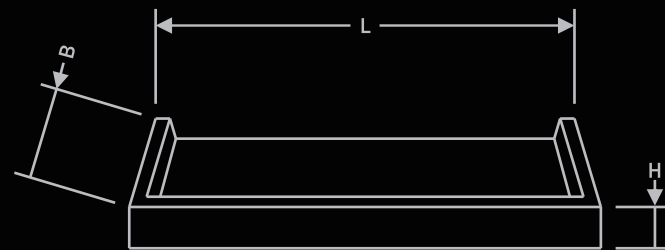

M 80 / 105 / 120

MIRROR

Product Name	MIRROR M 80 WB / LG
	MIRROR M 105 WB / LG
	MIRROR M 120 WB / LG
Product Code	BF-TT-NOS-M-80-WB / LG
	BF-TT-NOS-M-105-WB / LG
	BF-TT-NOS-M-120-WB / LG
Dimension (cm)	L-80 / B-3 / H-70
	L-105 / B-3 / H-70
	L-120 / B-3 / H-70
Material	Teak Wood
Finish	Water Base / Light Grey
Mounting Type	Wall Mounting
MRP	80CM Rs. 14321/-
	105CM Rs. 16740/-
	120CM Rs. 19131/-

MIRROR SHELF

Product Name	MIRROR SHELF S 80 WB / LG
	MIRROR SHELF S 05 WB / LG
	MIRROR SHELF S 120 WB / LG
Product Code	BF-TT-NOS-MS-S-80-WB / LG
	BF-TT-NOS-MS-S-105-WB / LG
	BF-TT-NOS-MS-S-120-WB / LG
Dimension (cm)	L-80 / B-13 / H-3
	L-105 / B-13 / H-3
	L-120 / B-13 / H-3
Material	Teak Wood
Finish	Water Base / Light Grey
Mounting Type	Wall Mounting
MRP	80CM Rs. 4987/-
	105CM Rs. 6248/-
	120CM Rs. 7141/-

S 80 / 105 / 120

MIRROR LAMP STALL

Product Name	MIRROR LAMP STALL LS 80 WB / LG
	MIRROR LAMP STALL LS 105 WB / LG
	MIRROR LAMP STALL LS 120 WB / LG
Product Code	BF-TT-NOS-MLS-LS-80-WB / LG
	BF-TT-NOS-MLS-LS-105-WB / LG
	BF-TT-NOS-MLS-LS-120-WB / LG
Dimension (cm)	L-80 / B-15 / H-7
	L-105 / B-15 / H-7
	L-120 / B-15 / H-7
Material	Teak Wood
Finish	Water Base / Light Grey
Mounting Type	Wall Mounting
MRP	80CM Rs. 6905/-
	105CM Rs. 8372/-
	120CM Rs. 9568/-

- Available colours - Water Base & Light Grey
- Sizes readily available - Vanity 80cm, 105cm & 120cm
- Linen Cabinet H-145cm* / Open Box H-35cm* / Towel Ladder H-100cm* / Dust Bin H-26.5cm*
- Size on order - Vanity 140cm
- Dimensions mentioned are (+/- 3cm)
- Delivery period for sizes on order - 90 days from the date of order confirmation