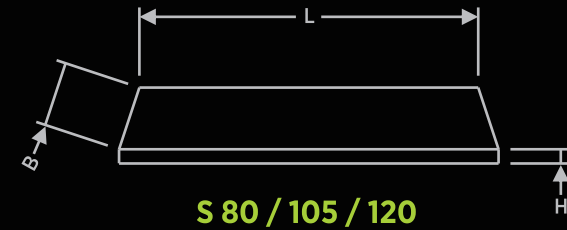

NOS CL 145

LINEN CABINET - 145CM

Product Name	LINEN CABINET 145CM NOSCL 145 WB / LG
Product Code	BF-TT-NOS-LC-NOS-CL-145-WB / LG
Dimension (cm)	L-40 / B-35 / H-145
Material	Teak Wood
Finish	Water Base / Light Grey
Mounting Type	Wall Mounting
Shelves	0
Drawers	1
Doors	2
MRP	50892/-

M 80 / 105 / 120

MIRROR

Product Name	MIRROR M 80 WB / LG
	MIRROR M 105 WB / LG
	MIRROR M 120 WB / LG
Product Code	BF-TT-NOS-M-80-WB / LG
	BF-TT-NOS-M-105-WB / LG
	BF-TT-NOS-M-120-WB / LG
Dimension (cm)	L-80 / B-3 / H-70
	L-105 / B-3 / H-70
	L-120 / B-3 / H-70
Material	Teak Wood
Finish	Water Base / Light Grey
Mounting Type	Wall Mounting
MRP	80CM Rs. 14321/-
	105CM Rs. 16740/-
	120CM Rs. 19131/-

MIRROR SHELF

Product Name	MIRROR SHELF S 80 WB / LG
	MIRROR SHELF S 05 WB / LG
	MIRROR SHELF S 120 WB / LG
Product Code	BF-TT-NOS-MS-S-80-WB / LG
	BF-TT-NOS-MS-S-105-WB / LG
	BF-TT-NOS-MS-S-120-WB / LG
Dimension (cm)	L-80 / B-13 / H-3
	L-105 / B-13 / H-3
	L-120 / B-13 / H-3
Material	Teak Wood
Finish	Water Base / Light Grey
Mounting Type	Wall Mounting
MRP	80CM Rs. 4987/-
	105CM Rs. 6248/-
	120CM Rs. 7141/-

- Available colours - Water Base & Light Grey
- Sizes readily available - Vanity 80cm, 105cm & 120cm
- Linen Cabinet H-145cm* / Open Box H-35cm* / Towel Ladder H-100cm* / Dust Bin H-26.5cm*
- Size on order - Vanity 140cm
- Dimensions mentioned are (+/- 3cm)
- Delivery period for sizes on order - 90 days from the date of order confirmation