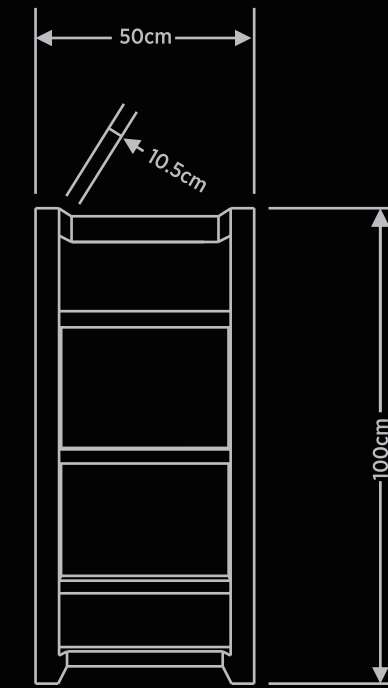

PS 01

TOWEL LADDER

Product Name	TOWEL LADDER PS 01 WB / LG
Product Code	BF-TT-NOS-TL-PS-01-WB / LG
Dimension (cm)	L-50 / B-10.5 / H-100
Material	Teak Wood
Finish	Water Base / Light Grey
Mounting Type	Wall Mounting
MRP	9974/-