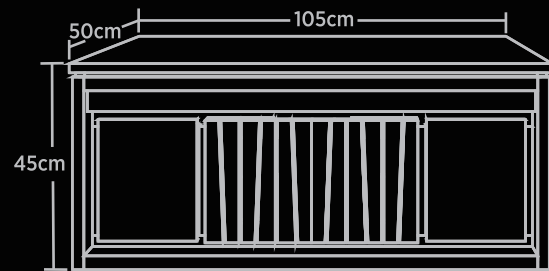

NEO SWING

NOS 80

VANITY - 80CM

Product Name	VANITY 80CM NOS 80 WB / LG
Product Code	BF-TT-NOS-V-NOS-80-WB / LG
Dimension (cm)	L-80 / B-50 / H-45
Material	Teak Wood
Finish	Water Base / Light Grey
Mounting Type	Wall Mounting
Basin	1
Basin Compatibility	Top Mount
Shelves	0
Drawers	0
Doors	2
MRP	39639/-

NOS 105

VANITY - 105CM

Product Name	VANITY 105CM NOS 105 WB / LG
Product Code	BF-TT-NOS-V-NOS-105-WB / LG
Dimension (cm)	L-105 / B-50 / H-45
Material	Teak Wood
Finish	Water Base / Light Grey
Mounting Type	Wall Mounting
Basin	1
Basin Compatibility	Top Mount
Shelves	0
Drawers	2
Doors	2
MRP	47335/-

PRICE FOR COMPLETE SET (IN RS.)

SET SIZE	VANITY	LINEN CABINET*	MIRROR	MIRROR SHELF	MIRROR LAMP STALL	OPEN BOX L-40cm*	OPEN BOX L-45cm*	OPEN BOX L-75cm*	TOWEL LADDER*	DUST BIN*	TOTAL
80cm	39639/-	50892/-	14321/-	4987/-	6905/-	5626/-	5882/-	8184/-	9974/-	5626/-	152036/-
105cm	47335/-	50892/-	16740/-	6248/-	8372/-	5626/-	5882/-	8184/-	9974/-	5626/-	164879/-
120cm	51094/-	50892/-	19131/-	7141/-	9568/-	5626/-	5882/-	8184/-	9974/-	5626/-	173118/-

- Available colours - Water Base & Light Grey
- Sizes readily available - Vanity 80cm, 105cm & 120cm
- Linen Cabinet H-145cm* / Open Box H-35cm* / Towel Ladder H-100cm* / Dust Bin H-26.5cm*
- Size on order - Vanity 140cm
- Dimensions mentioned are (+/- 3cm)
- Delivery period for sizes on order - 90 days from the date of order confirmation