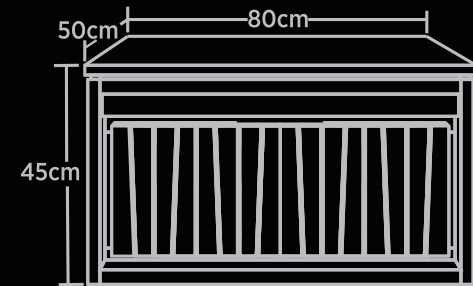

NEO SWING

NOS 80

VANITY - 80CM

Product Name	VANITY 80CM NOS 80 WB / LG
Product Code	BF-TT-NOS-V-NOS-80-WB / LG
Dimension (cm)	L-80 / B-50 / H-45
Material	Teak Wood
Finish	Water Base / Light Grey
Mounting Type	Wall Mounting
Basin	1
Basin Compatibility	Top Mount
Shelves	0
Drawers	0
Doors	2
MRP	39639/-

NOS 105

VANITY - 105CM

Product Name	VANITY 105CM NOS 105 WB / LG
Product Code	BF-TT-NOS-V-NOS-105-WB / LG
Dimension (cm)	L-105 / B-50 / H-45
Material	Teak Wood
Finish	Water Base / Light Grey
Mounting Type	Wall Mounting
Basin	1
Basin Compatibility	Top Mount
Shelves	0
Drawers	2
Doors	2
MRP	47335/-

PRICE FOR COMPLETE SET (IN RS.)

SET SIZE	VANITY	LINEN CABINET*	MIRROR	MIRROR SHELF	MIRROR LAMP STALL	OPEN BOX L-40cm*	OPEN BOX L-45cm*	OPEN BOX L-75cm*	TOWEL LADDER*	DUST BIN*	TOTAL
80cm	39639/-	50892/-	14321/-	4987/-	6905/-	5626/-	5882/-	8184/-	9974/-	5626/-	152036/-
105cm	47335/-	50892/-	16740/-	6248/-	8372/-	5626/-	5882/-	8184/-	9974/-	5626/-	164879/-
120cm	51094/-	50892/-	19131/-	7141/-	9568/-	5626/-	5882/-	8184/-	9974/-	5626/-	173118/-

- Available colours - Water Base & Light Grey
- Sizes readily available - Vanity 80cm, 105cm & 120cm
- Linen Cabinet H-145cm* / Open Box H-35cm* / Towel Ladder H-100cm* / Dust Bin H-26.5cm*
- Size on order - Vanity 140cm
- Dimensions mentioned are (+/- 3cm)
- Delivery period for sizes on order - 90 days from the date of order confirmation