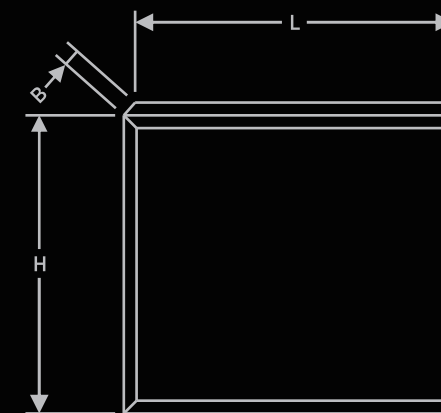

NOS 105

VANITY - 105CM

Product Name	VANITY 105CM NOS 105 WB / LG
Product Code	BF-TT-NOS-V-NOS-105-WB / LG
Dimension (cm)	L-105 / B-50 / H-45
Material	Teak Wood
Finish	Water Base / Light Grey
Mounting Type	Wall Mounting
Basin	1
Basin Compatibility	Top Mount
Shelves	0
Drawers	2
Doors	2
MRP	47335/-

NOS 120-02

VANITY - 120CM

Product Name	VANITY 120CM NOS 120-02 WB / LG
Product Code	BF-TT-NOS-V-NOS-120-02-WB / LG
Dimension (cm)	L-120 / B-50 / H-45
Material	Teak Wood
Finish	Water Base / Light Grey
Mounting Type	Wall Mounting
Basin	2
Basin Compatibility	Top Mount
Shelves	0
Drawers	1
Doors	4
MRP	51094/-

NOS CL 145

LINEN CABINET - 145CM

Product Name	LINEN CABINET 145CM NOSCL 145 WB / LG
Product Code	BF-TT-NOS-LC-NOS-CL-145-WB / LG
Dimension (cm)	L-40 / B-35 / H-145
Material	Teak Wood
Finish	Water Base / Light Grey
Mounting Type	Wall Mounting
Shelves	0
Drawers	1
Doors	2
MRP	50892/-

- Available colours - Water Base & Light Grey
- Sizes readily available - Vanity 80cm, 105cm & 120cm
- Linen Cabinet H-145cm* / Open Box H-35cm* / Towel Ladder H-100cm* / Dust Bin H-26.5cm*
- Size on order - Vanity 140cm
- Dimensions mentioned are (+/- 3cm)
- Delivery period for sizes on order - 90 days from the date of order confirmation