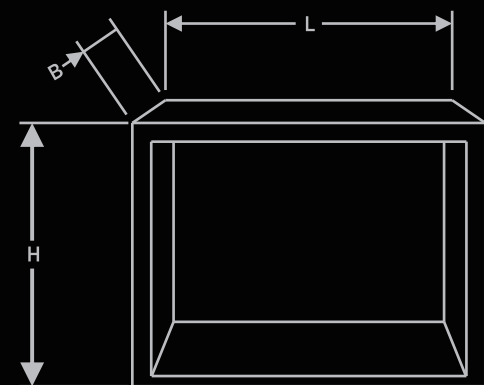

MIRROR SHELF

Product Name	MIRROR SHELF S 80 WB / LG
	MIRROR SHELF S 05 WB / LG
	MIRROR SHELF S 120 WB / LG
Product Code	BF-TT-NOS-MS-S-80-WB / LG
	BF-TT-NOS-MS-S-105-WB / LG
	BF-TT-NOS-MS-S-120-WB / LG
Dimension (cm)	L-80 / B-13 / H-3
	L-105 / B-13 / H-3
	L-120 / B-13 / H-3
Material	Teak Wood
Finish	Water Base / Light Grey
Mounting Type	Wall Mounting
MRP	80CM Rs. 4987/-
	105CM Rs. 6248/-
	120CM Rs. 7141/-

S 80 / 105 / 120

MIRROR LAMP STALL

Product Name	MIRROR LAMP STALL LS 80 WB / LG
	MIRROR LAMP STALL LS 105 WB / LG
	MIRROR LAMP STALL LS 120 WB / LG
Product Code	BF-TT-NOS-MLS-LS-80-WB / LG
	BF-TT-NOS-MLS-LS-105-WB / LG
	BF-TT-NOS-MLS-LS-120-WB / LG
Dimension (cm)	L-80 / B-15 / H-7
	L-105 / B-15 / H-7
	L-120 / B-15 / H-7
Material	Teak Wood
Finish	Water Base / Light Grey
Mounting Type	Wall Mounting
MRP	80CM Rs. 6905/-
	105CM Rs. 8372/-
	120CM Rs. 9568/-

LS 80 / 105 / 120

RECTANGULAR OPEN BOX

Product Name	RECTANGULAR OPEN BOX COMPACT OBC 40 WB / LG
	RECTANGULAR OPEN BOX COMPACT OBC 45 WB / LG
	RECTANGULAR OPEN BOX COMPACT OBC 75 WB / LG
Product Code	BF-TT-NOS-ROBC-OBC-40-WB / LG
	BF-TT-NOS-ROBC-OBC-45-WB / LG
	BF-TT-NOS-ROBC-OBC-75-WB / LG
Dimension (cm)	L-40 / B-12 / H-35
	L-45 / B-12 / H-35
	L-75 / B-12 / H-35
Material	Teak Wood
Finish	Water Base / Light Grey
Mounting Type	Wall Mounting
MRP	40CM Rs. 5626/-
	45CM Rs. 5882/-
	75CM Rs. 8184/-

- Available colours - Water Base & Light Grey
- Sizes readily available - Vanity 80cm, 105cm & 120cm
- Linen Cabinet H-145cm* / Open Box H-35cm* / Towel Ladder H-100cm* / Dust Bin H-26.5cm*
- Size on order - Vanity 140cm
- Dimensions mentioned are (+/- 3cm)
- Delivery period for sizes on order - 90 days from the date of order confirmation