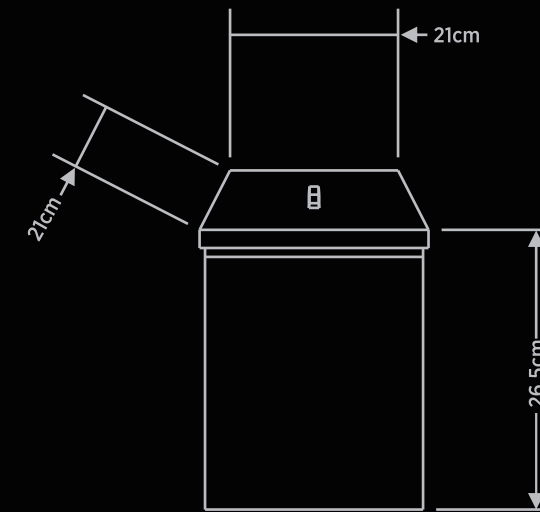

PB

DUST BIN

Product Name	DUST BIN PB WB / LG
Product Code	BF-TT-NOS-DB-PB-WB / LG
Dimension (cm)	L-21 / B-21 / H-26.5
Material	Teak Wood
Finish	Water Base / Light Grey
Mounting Type	Free Standing
MRP	5626/-

PRICE FOR COMPLETE SET (IN RS.)

SET SIZE	VANITY	LINEN CABINET*	MIRROR	MIRROR SHELF	MIRROR LAMP STALL	OPEN BOX L-40cm*	OPEN BOX L-45cm*	OPEN BOX L-75cm*	TOWEL LADDER*	DUST BIN*	TOTAL
80cm	39639/-	50892/-	14321/-	4987/-	6905/-	5626/-	5882/-	8184/-	9974/-	5626/-	152036/-
105cm	47335/-	50892/-	16740/-	6248/-	8372/-	5626/-	5882/-	8184/-	9974/-	5626/-	164879/-
120cm	51094/-	50892/-	19131/-	7141/-	9568/-	5626/-	5882/-	8184/-	9974/-	5626/-	173118/-

- Available colours - Water Base & Light Grey
- Sizes readily available - Vanity 80cm, 105cm & 120cm
- Linen Cabinet H-145cm* / Open Box H-35cm* / Towel Ladder H-100cm* / Dust Bin H-26.5cm*
- Size on order - Vanity 140cm
- Dimensions mentioned are (+/- 3cm)
- Delivery period for sizes on order - 90 days from the date of order confirmation