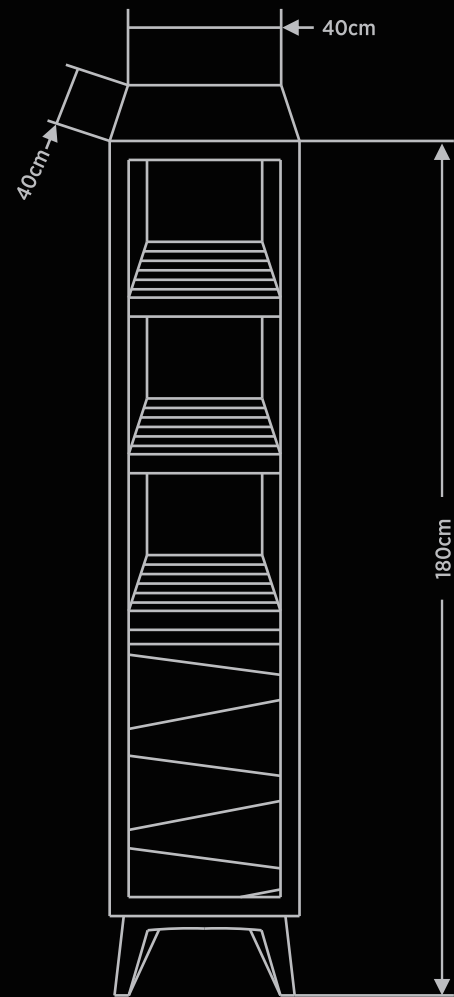

MALIKU

CA 511

VANITY - 140CM

Product Name	VANITY 140CM CA 511 NS
Product Code	BF-KM-ML-V-CA-511-NS
Dimension (cm)	L-140 / B-50 / H-80
Material	Teak Wood
Finish	Natural Smooth
Mounting Type	Free Standing
Basin	2
Basin Compatibility	Top Mount
Shelves	2
Drawers	0
Doors	2
MRP	87273/-

CA-565-DI-565

MIRROR

Product Name	MIRROR CA 565-DI-565 NS
Product Code	BF-KM-ML-M-CA-565-DI-565-NS
Dimension (cm)	L-140 / B-12 / H-70
Material	Teak Wood
Finish	Natural Smooth
Mounting Type	Wall Mounting
MRP	17720/-

CA 838

LINEN CABINET - 180CM

Product Name	LINEN CABINET 180CM CA 838 NS
Product Code	BF-KM-SN-LC-CA-838-NS
Dimension (cm)	L-40 / B-40 / H-180
Material	Teak Wood
Finish	Natural Smooth
Mounting Type	Free Standing
Shelves	3
Drawers	0
Doors	1
MRP	52820/-

PRICE FOR COMPLETE SET (IN RS.)

SET SIZE	VANITY	LINEN CABINET (180CM)	MIRROR	TOTAL PRICE OF SET
140cm	87273/-	52820/-	17720/-	157813/-

- Available Colours - Natural Smooth
- Dimensions mentioned are (+/- 3cm)