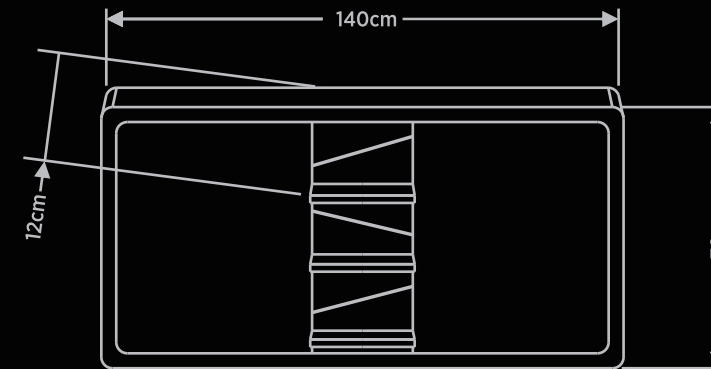

MALIKU

CA 511

VANITY - 140CM

Product Name	VANITY 140CM CA 511 NS
Product Code	BF-KM-ML-V-CA-511-NS
Dimension (cm)	L-140 / B-50 / H-80
Material	Teak Wood
Finish	Natural Smooth
Mounting Type	Free Standing
Basin	2
Basin Compatibility	Top Mount
Shelves	2
Drawers	0
Doors	2
MRP	87273/-

CA-565-DI-565

MIRROR

Product Name	MIRROR CA 565-DI-565 NS
Product Code	BF-KM-ML-M-CA-565-DI-565-NS
Dimension (cm)	L-140 / B-12 / H-70
Material	Teak Wood
Finish	Natural Smooth
Mounting Type	Wall Mounting
MRP	17720/-

CA 838

LINEN CABINET - 180CM

Product Name	LINEN CABINET 180CM CA 838 NS
Product Code	BF-KM-SN-LC-CA-838-NS
Dimension (cm)	L-40 / B-40 / H-180
Material	Teak Wood
Finish	Natural Smooth
Mounting Type	Free Standing
Shelves	3
Drawers	0
Doors	1
MRP	52820/-

PRICE FOR COMPLETE SET (IN RS.)

SET SIZE	VANITY	LINEN CABINET (180CM)	MIRROR	TOTAL PRICE OF SET
140cm	87273/-	52820/-	17720/-	157813/-

- Available Colours - Natural Smooth
- Dimensions mentioned are (+/- 3cm)