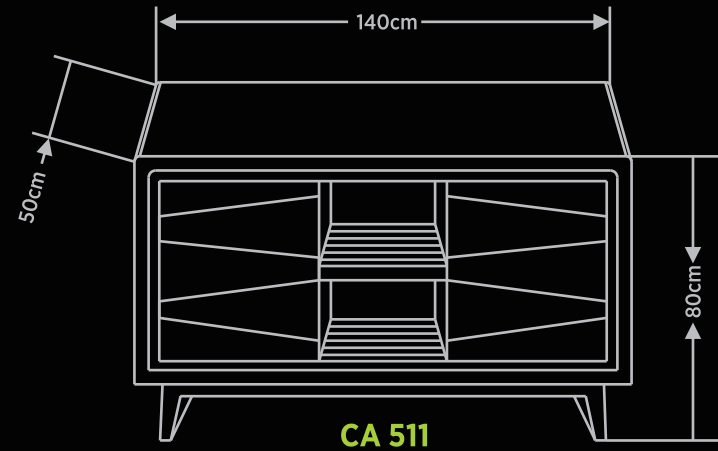

MALIKU

CA 511

VANITY - 140CM

Product Name	VANITY 140CM CA 511 NS
Product Code	BF-KM-ML-V-CA-511-NS
Dimension (cm)	L-140 / B-50 / H-80
Material	Teak Wood
Finish	Natural Smooth
Mounting Type	Free Standing
Basin	2
Basin Compatibility	Top Mount
Shelves	2
Drawers	0
Doors	2
MRP	87273/-

CA-565-DI-565

MIRROR

Product Name	MIRROR CA 565-DI-565 NS
Product Code	BF-KM-ML-M-CA-565-DI-565-NS
Dimension (cm)	L-140 / B-12 / H-70
Material	Teak Wood
Finish	Natural Smooth
Mounting Type	Wall Mounting
MRP	17720/-

CA 838

LINEN CABINET - 180CM

Product Name	LINEN CABINET 180CM CA 838 NS
Product Code	BF-KM-SN-LC-CA-838-NS
Dimension (cm)	L-40 / B-40 / H-180
Material	Teak Wood
Finish	Natural Smooth
Mounting Type	Free Standing
Shelves	3
Drawers	0
Doors	1
MRP	52820/-

PRICE FOR COMPLETE SET (IN RS.)

SET SIZE	VANITY	LINEN CABINET (180CM)	MIRROR	TOTAL PRICE OF SET
140cm	87273/-	52820/-	17720/-	157813/-

- Available Colours - Natural Smooth
- Dimensions mentioned are (+/- 3cm)