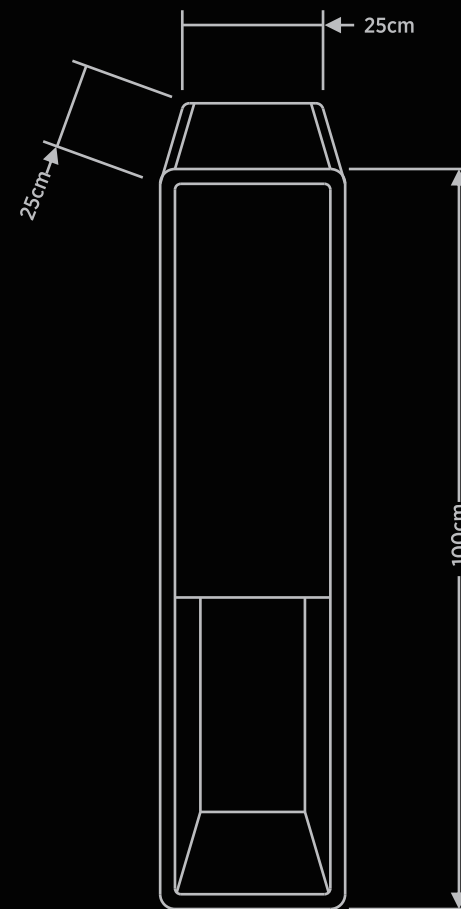

MAFFIN

CA 519

VANITY WITH TERRAZZO BASIN- 100CM

Product Name	VANITY WITH TERRAZZO SQUARE WASH BASIN 100CM WHITE CA 519 NS
Product Code	BF-KM-SB-VWTSWB-W-CA-519-NS
Dimension (cm)	L-100 / B-50 / H-90
Material	Teak Wood + Terrazzo
Finish	Natural Smooth
Mounting Type	Free Standing
Basin	1
Basin Compatibility	Integrated
Shelves	3
Drawers	1
Doors	1
MRP	70136/-

CA-519-DI-538

MIRROR

Product Name	MIRROR CA 519-DI-538 NS
Product Code	BF-KM-MF-M-CA-519-DI-538-NS
Dimension (cm)	L-100 / B -12 / H-65
Material	Teak Wood
Finish	Natural Smooth
Mounting Type	Wall Mounting
MRP	13552/-

CA 843

LINEN CABINET - 100CM

Product Name	LINEN CABINET 100CM CA 843 NS
Product Code	BF-KM-MF-LC-CA-843-NS
Dimension (cm)	L-25 / B-25 / H-100
Material	Teak Wood
Finish	Natural Smooth
Mounting Type	Wall Mounting
Shelves	1
Drawers	0
Doors	1
MRP	19451/-

PRICE FOR COMPLETE SET (IN RS.)

SET SIZE	VANITY	LINEN CABINET (100CM)	MIRROR	TOTAL PRICE OF SET
100cm	70136/-	19451/-	13552/-	103139/-

- Available Colours - Natural Smooth
- Dimensions mentioned are (+/- 3cm)