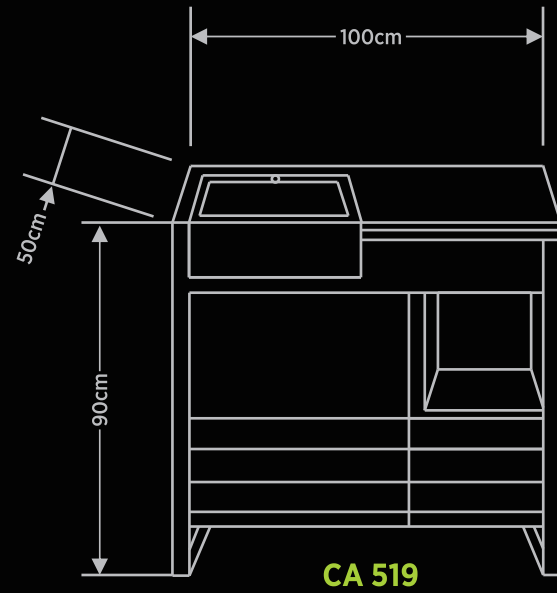

MAFFIN

CA 519

VANITY WITH TERRAZZO BASIN- 100CM

Product Name	VANITY WITH TERRAZZO SQUARE WASH BASIN 100CM WHITE CA 519 NS
Product Code	BF-KM-SB-VWTSWB-W-CA-519-NS
Dimension (cm)	L-100 / B-50 / H-90
Material	Teak Wood + Terrazzo
Finish	Natural Smooth
Mounting Type	Free Standing
Basin	1
Basin Compatibility	Integrated
Shelves	3
Drawers	1
Doors	1
MRP	70136/-

CA-519-DI-538

MIRROR

Product Name	MIRROR CA 519-DI-538 NS
Product Code	BF-KM-MF-M-CA-519-DI-538-NS
Dimension (cm)	L-100 / B -12 / H-65
Material	Teak Wood
Finish	Natural Smooth
Mounting Type	Wall Mounting
MRP	13552/-

CA 843

LINEN CABINET - 100CM

Product Name	LINEN CABINET 100CM CA 843 NS
Product Code	BF-KM-MF-LC-CA-843-NS
Dimension (cm)	L-25 / B-25 / H-100
Material	Teak Wood
Finish	Natural Smooth
Mounting Type	Wall Mounting
Shelves	1
Drawers	0
Doors	1
MRP	19451/-

PRICE FOR COMPLETE SET (IN RS.)

SET SIZE	VANITY	LINEN CABINET (100CM)	MIRROR	TOTAL PRICE OF SET
100cm	70136/-	19451/-	13552/-	103139/-

- Available Colours - Natural Smooth
- Dimensions mentioned are (+/- 3cm)