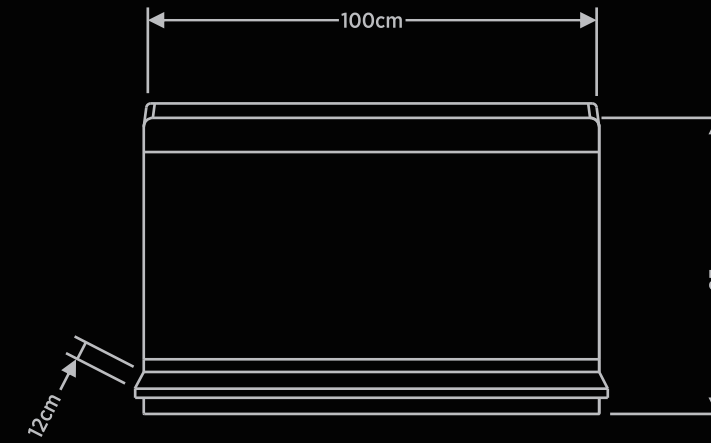

MAFFIN

CA 519

VANITY WITH TERRAZZO BASIN- 100CM

Product Name	VANITY WITH TERRAZZO SQUARE WASH BASIN 100CM WHITE CA 519 NS
Product Code	BF-KM-SB-VWTSWB-W-CA-519-NS
Dimension (cm)	L-100 / B-50 / H-90
Material	Teak Wood + Terrazzo
Finish	Natural Smooth
Mounting Type	Free Standing
Basin	1
Basin Compatibility	Integrated
Shelves	3
Drawers	1
Doors	1
MRP	70136/-

CA-519-DI-538

MIRROR

Product Name	MIRROR CA 519-DI-538 NS
Product Code	BF-KM-MF-M-CA-519-DI-538-NS
Dimension (cm)	L-100 / B -12 / H-65
Material	Teak Wood
Finish	Natural Smooth
Mounting Type	Wall Mounting
MRP	13552/-

CA 843

LINEN CABINET - 100CM

Product Name	LINEN CABINET 100CM CA 843 NS
Product Code	BF-KM-MF-LC-CA-843-NS
Dimension (cm)	L-25 / B-25 / H-100
Material	Teak Wood
Finish	Natural Smooth
Mounting Type	Wall Mounting
Shelves	1
Drawers	0
Doors	1
MRP	19451/-

PRICE FOR COMPLETE SET (IN RS.)

SET SIZE	VANITY	LINEN CABINET (100CM)	MIRROR	TOTAL PRICE OF SET
100cm	70136/-	19451/-	13552/-	103139/-

- Available Colours - Natural Smooth
- Dimensions mentioned are (+/- 3cm)