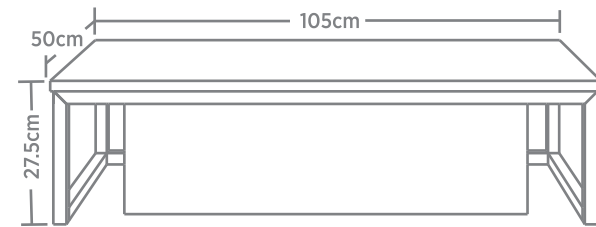

LF 80

VANITY - 80CM

Product Name	VANITY 80CM LF 80 WB / LG
Product Code	BF-TT-LF-V-LF-80-WB / LG
Dimension (cm)	L-80 / B-50 / H-27.5
Material	Teak Wood + Stainless Steel
Finish	Water Base / Light Grey
Mounting Type	Wall Mounting
Basin	1
Basin Compatibility	Top Mount
Shelves	0
Drawers	1
Doors	0
MRP	46288/-

LF 105

VANITY - 105CM

Product Name	VANITY 105CM LF 105 WB / LG
Product Code	BF-TT-LF-V-LF-105-WB / LG
Dimension (cm)	L-105 / B-50 / H-27.5
Material	Teak Wood + Stainless Steel
Finish	Water Base / Light Grey
Mounting Type	Wall Mounting
Basin	1
Basin Compatibility	Top Mount
Shelves	0
Drawers	1
Doors	0
MRP	60697/-

LF 120

VANITY - 120CM

Product Name	VANITY 120CM LF 120 WB / LG
Product Code	BF-TT-LF-V-LF-120-WB / LG
Dimension (cm)	L-120 / B-50 / H-27.5
Material	Teak Wood + Stainless Steel
Finish	Water Base / Light Grey
Mounting Type	Wall Mounting
Basin	1
Basin Compatibility	Top Mount
Shelves	0
Drawers	1
Doors	0
MRP	69363/-

- Available colours - Water Base & Light Grey
- Sizes readily available - Vanity 80cm, 105cm & 120cm
- Linen Cabinet H-180cm* / Strip Shelf H-75cm* / Dust Bin H-26.5cm*
- Size on order - Vanity 140cm
- Dimensions mentioned are (+/- 3cm)
- Delivery period for sizes on order - 90 days from the date of order confirmation