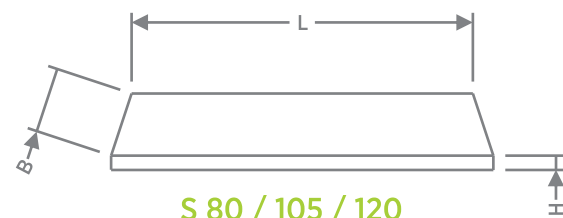

LFB 42 / 55 / 63

BOTTOM BOX

Product Name	BOTTOM BOX LFB 42 WB / LG BOTTOM BOX LFB 55 WB / LG BOTTOM BOX LFB 63 WB / LG
Product Code	BF-TT-LF-BB-LFB-42-WB / LG BF-TT-LF-BB-LFB-55-WB / LG BF-TT-LF-BB-LFB-63-WB / LG
Dimension (cm)	L-42 / B-42 / H-50 L-55 / B-55 / H-50 L-63 / B-63 / H-50
Material	Teak Wood + Stainless Steel
Finish	Water Base / Light Grey
Mounting Type	Free Standing
MRP	42CM 2451/- 55CM 31193/- 63CM 36792/-

M 80 / 105 / 120

MIRROR

Product Name	MIRROR M 80 WB / LG MIRROR M 105 WB / LG MIRROR M 120 WB / LG
Product Code	BF-TT-LF-M-80-WB / LG BF-TT-LF-M-105-WB / LG BF-TT-LF-M-120-WB / LG
Dimension (cm)	L-80 / B-3 / H-70 L-105 / B-3 / H-70 L-120 / B-3 / H-70
Material	Teak Wood
Finish	Water Base / Light Grey
Mounting Type	Wall Mounting
MRP	80CM 14321/- 105CM 16740/- 120CM 19131/-

MIRROR SHELF

Product Name	MIRROR SHELF S 80 WB / LG MIRROR SHELF S 105 WB / LG MIRROR SHELF S 120 WB / LG
Product Code	BF-TT-LF-MS-S-80-WB / LG BF-TT-LF-MS-S-105-WB / LG BF-TT-LF-MS-S-120-WB / LG
Dimension (cm)	L-80 / B-13 / H-3 L-105 / B-13 / H-3 L-120 / B-13 / H-3
Material	Teak Wood
Finish	Water Base / Light Grey
Mounting Type	Wall Mounting
MRP	80CM 4987/- 105CM 6248/- 120CM 7141/-