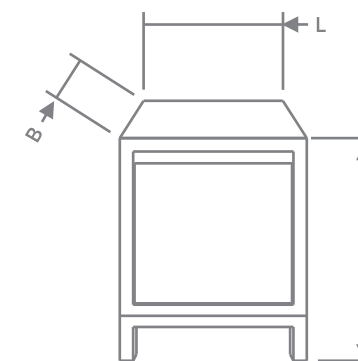

LOFT FLOAT

Loft Float collection has a sleek look made of Teak Wood and Stainless Steel. This bathroom vanity is really suitable for limited space and it is very functional.

This Loft Float Collection Series Includes (1 Linen Cabinet, 1 Vanity, 1 Bottom Box, 1 Mirror, 1 Mirror Shelf, 1 Mirror Lamp Stall, 1 Strip shelf and 1 Dust Bin)

LF CL 180

LINEN CABINET - 180CM

Product Name	LINEN CABINET 180CM LFCL 180 WB / LG
Product Code	BF-TT-LF-LC-LF-CL-180-WB / LG
Dimension (cm)	L-35 / B-35 / H-180
Material	Teak Wood + Stainless Steel
Finish	Water Base / Light Grey
Mounting Type	Free Standing
Shelves	4
Drawers	0
Doors	0
MRP	42452/-

- Available colours - Water Base & Light Grey
- Sizes readily available - Vanity 80cm, 105cm & 120cm
- Linen Cabinet H-180cm* / Strip Shelf H-75cm* / Dust Bin H-26.5cm*
- Size on order - Vanity 140cm
- Dimensions mentioned are (+/- 3cm)
- Delivery period for sizes on order - 90 days from the date of order confirmation