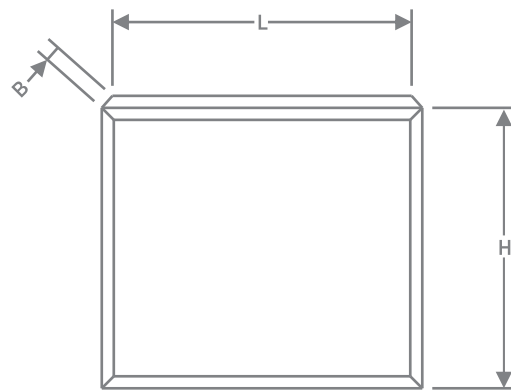

LF CL 180

LINEN CABINET - 180CM

Product Name	LINEN CABINET 180CM LFCL 180 WB / LG
Product Code	BF-TT-LF-LC-LF-CL-180-WB / LG
Dimension (cm)	L-35 / B-35 / H-180
Material	Teak Wood + Stainless Steel
Finish	Water Base / Light Grey
Mounting Type	Free Standing
Shelves	4
Drawers	0
Doors	0
MRP	42452/-

LFB 42 / 55 / 63

BOTTOM BOX

Product Name	BOTTOM BOX LFB 42 WB / LG BOTTOM BOX LFB 55 WB / LG BOTTOM BOX LFB 63 WB / LG
Product Code	BF-TT-LF-BB-LFB-42-WB / LG BF-TT-LF-BB-LFB-55-WB / LG BF-TT-LF-BB-LFB-63-WB / LG
Dimension (cm)	L-42 / B-42 / H-50 L-55 / B-55 / H-50 L-63 / B-63 / H-50
Material	Teak Wood + Stainless Steel
Finish	Water Base / Light Grey
Mounting Type	Free Standing
MRP	42CM 2451/- 55CM 31193/- 63CM 36792/-