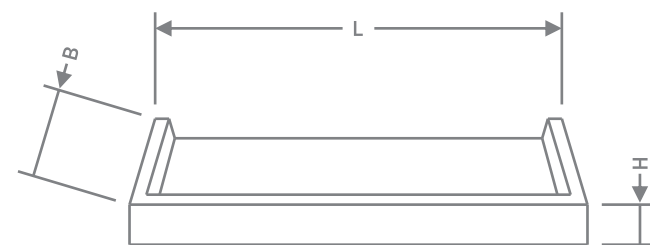

M 80 / 105 / 120

MIRROR

Product Name	MIRROR M 80 WB / LG MIRROR M 105 WB / LG MIRROR M 120 WB / LG
Product Code	BF-TT-LF-M-80-WB / LG BF-TT-LF-M-105-WB / LG BF-TT-LF-M-120-WB / LG
Dimension (cm)	L-80 / B-3 / H-70 L-105 / B-3 / H-70 L-120 / B-3 / H-70
Material	Teak Wood
Finish	Water Base / Light Grey
Mounting Type	Wall Mounting
MRP	80CM 14321/- 105CM 16740/- 120CM 19131/-

MIRROR SHELF

Product Name	MIRROR SHELF S 80 WB / LG MIRROR SHELF S 105 WB / LG MIRROR SHELF S 120 WB / LG
Product Code	BF-TT-LF-MS-S-80-WB / LG BF-TT-LF-MS-S-105-WB / LG BF-TT-LF-MS-S-120-WB / LG
Dimension (cm)	L-80 / B-13 / H-3 L-105 / B-13 / H-3 L-120 / B-13 / H-3
Material	Teak Wood
Finish	Water Base / Light Grey
Mounting Type	Wall Mounting
MRP	80CM 4987/- 105CM 6248/- 120CM 7141/-

S 80 / 105 / 120

MIRROR LAMP STALL

Product Name	MIRROR LAMP STALL LS 80 WB / LG MIRROR LAMP STALL LS 105 WB / LG MIRROR LAMP STALL LS 120 WB / LG
Product Code	BF-TT-LF-MLS-LS-80-WB / LG BF-TT-LF-MLS-LS-105-WB / LG BF-TT-LF-MLS-LS-120-WB / LG
Dimension (cm)	L-80 / B-15 / H-7 L-105 / B-15 / H-7 L-120 / B-15 / H-7
Material	Teak Wood
Finish	Water Base / Light Grey
Mounting Type	Wall Mounting
MRP	80CM 6905/- 105CM 8372/- 120CM 9568/-