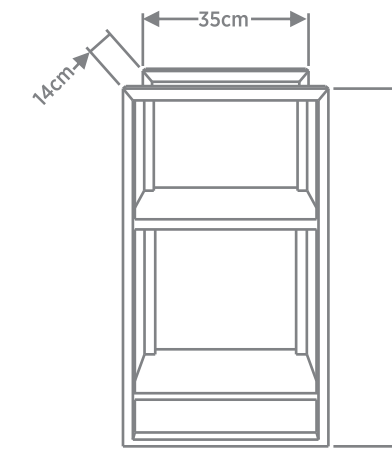

MIRROR SHELF

Product Name	MIRROR SHELF S 80 WB / LG MIRROR SHELF S 105 WB / LG MIRROR SHELF S 120 WB / LG
Product Code	BF-TT-LF-MS-S-80-WB / LG BF-TT-LF-MS-S-105-WB / LG BF-TT-LF-MS-S-120-WB / LG
Dimension (cm)	L-80 / B-13 / H-3 L-105 / B-13 / H-3 L-120 / B-13 / H-3
Material	Teak Wood
Finish	Water Base / Light Grey
Mounting Type	Wall Mounting
MRP	80CM 4987/- 105CM 6248/- 120CM 7141/-

S 80 / 105 / 120

MIRROR LAMP STALL

Product Name	MIRROR LAMP STALL LS 80 WB / LG MIRROR LAMP STALL LS 105 WB / LG MIRROR LAMP STALL LS 120 WB / LG
Product Code	BF-TT-LF-MLS-LS-80-WB / LG BF-TT-LF-MLS-LS-105-WB / LG BF-TT-LF-MLS-LS-120-WB / LG
Dimension (cm)	L-80 / B-15 / H-7 L-105 / B-15 / H-7 L-120 / B-15 / H-7
Material	Teak Wood
Finish	Water Base / Light Grey
Mounting Type	Wall Mounting
MRP	80CM 6905/- 105CM 8372/- 120CM 9568/-

LS 80 / 105 / 120

thehomê

SRC 75-SS

STRIP SHELF

Product Name	STRIP SHELF COMPACT SRC 75-SS WB / LG
Product Code	BF-TT-LF-SSC-SRC-75-SS-WB / LG
Dimension (cm)	L-35 / B-14 / H-75
Material	Teak Wood + Stainless Steel
Finish	Water Base / Light Grey
Mounting Type	Wall Mounting
MRP	9718/-

- Available colours - Water Base & Light Grey
- Sizes readily available - Vanity 80cm, 105cm & 120cm
- Linen Cabinet H-180cm* / Strip Shelf H-75cm* / Dust Bin H-26.5cm*
- Size on order - Vanity 140cm
- Dimensions mentioned are (+/- 3cm)
- Delivery period for sizes on order - 90 days from the date of order confirmation