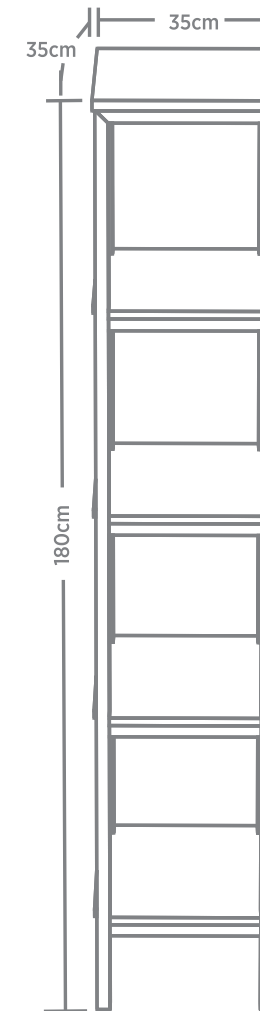

LF 80

VANITY - 80CM

Product Name	VANITY 80CM LF 80 WB / LG
Product Code	BF-TT-LF-V-LF-80-WB / LG
Dimension (cm)	L-80 / B-50 / H-27.5
Material	Teak Wood + Stainless Steel
Finish	Water Base / Light Grey
Mounting Type	Wall Mounting
Basin	1
Basin Compatibility	Top Mount
Shelves	0
Drawers	1
Doors	0
MRP	46288/-

LF 105

VANITY - 105CM

Product Name	VANITY 105CM LF 105 WB / LG
Product Code	BF-TT-LF-V-LF-105-WB / LG
Dimension (cm)	L-105 / B-50 / H-27.5
Material	Teak Wood + Stainless Steel
Finish	Water Base / Light Grey
Mounting Type	Wall Mounting
Basin	1
Basin Compatibility	Top Mount
Shelves	0
Drawers	1
Doors	0
MRP	60697/-

LF 120

VANITY - 120CM

Product Name	VANITY 120CM LF 120 WB / LG
Product Code	BF-TT-LF-V-LF-120-WB / LG
Dimension (cm)	L-120 / B-50 / H-27.5
Material	Teak Wood + Stainless Steel
Finish	Water Base / Light Grey
Mounting Type	Wall Mounting
Basin	1
Basin Compatibility	Top Mount
Shelves	0
Drawers	1
Doors	0
MRP	69363/-

LF CL 180

LINEN CABINET - 180CM

Product Name	LINEN CABINET 180CM LFCL 180 WB / LG
Product Code	BF-TT-LF-LC-LF-CL-180-WB / LG
Dimension (cm)	L-35 / B-35 / H-180
Material	Teak Wood + Stainless Steel
Finish	Water Base / Light Grey
Mounting Type	Free Standing
Shelves	4
Drawers	0
Doors	0
MRP	42452/-