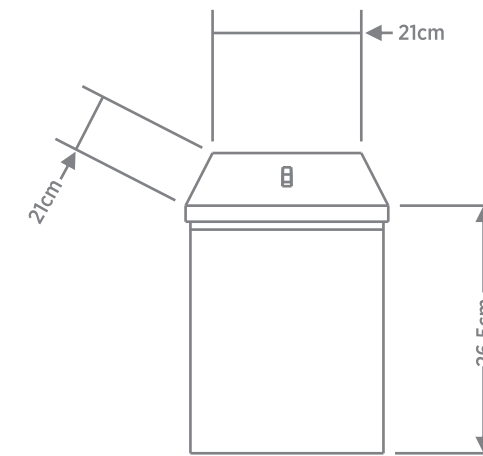

S 80 / 105 / 120

MIRROR LAMP STALL

Product Name	MIRROR LAMP STALL LS 80 WB / LG MIRROR LAMP STALL LS 105 WB / LG MIRROR LAMP STALL LS 120 WB / LG
Product Code	BF-TT-LF-MLS-LS-80-WB / LG BF-TT-LF-MLS-LS-105-WB / LG BF-TT-LF-MLS-LS-120-WB / LG
Dimension (cm)	L-80 / B-15 / H-7 L-105 / B-15 / H-7 L-120 / B-15 / H-7
Material	Teak Wood
Finish	Water Base / Light Grey
Mounting Type	Wall Mounting
MRP	80CM 6905/- 105CM 8372/- 120CM 9568/-

LS 80 / 105 / 120

thehomê

SRC 75-SS

STRIP SHELF

Product Name	STRIP SHELF COMPACT SRC 75-SS WB / LG
Product Code	BF-TT-LF-SSC-SRC-75-SS-WB / LG
Dimension (cm)	L-35 / B-14 / H-75
Material	Teak Wood + Stainless Steel
Finish	Water Base / Light Grey
Mounting Type	Wall Mounting
MRP	9718/-

PB

DUST BIN

Product Name	DUST BIN PB WB / LG
Product Code	BF-TT-LF-DB-PB-WB / LG
Dimension (cm)	L-21 / B-21 / H-26.5
Material	Teak Wood
Finish	Water Base / Light Grey
Mounting Type	Free Standing
MRP	5626/-

- Available colours - Water Base & Light Grey
- Sizes readily available - Vanity 80cm, 105cm & 120cm
- Linen Cabinet H-180cm* / Strip Shelf H-75cm* / Dust Bin H-26.5cm*
- Size on order - Vanity 140cm
- Dimensions mentioned are (+/- 3cm)
- Delivery period for sizes on order - 90 days from the date of order confirmation