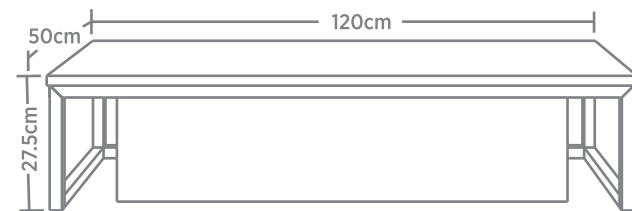

LF 80

VANITY - 80CM

Product Name	VANITY 80CM LF 80 WB / LG
Product Code	BF-TT-LF-V-LF-80-WB / LG
Dimension (cm)	L-80 / B-50 / H-27.5
Material	Teak Wood + Stainless Steel
Finish	Water Base / Light Grey
Mounting Type	Wall Mounting
Basin	1
Basin Compatibility	Top Mount
Shelves	0
Drawers	1
Doors	0
MRP	46288/-

LF 105

VANITY - 105CM

Product Name	VANITY 105CM LF 105 WB / LG
Product Code	BF-TT-LF-V-LF-105-WB / LG
Dimension (cm)	L-105 / B-50 / H-27.5
Material	Teak Wood + Stainless Steel
Finish	Water Base / Light Grey
Mounting Type	Wall Mounting
Basin	1
Basin Compatibility	Top Mount
Shelves	0
Drawers	1
Doors	0
MRP	60697/-

LF 120

VANITY - 120CM

Product Name	VANITY 120CM LF 120 WB / LG
Product Code	BF-TT-LF-V-LF-120-WB / LG
Dimension (cm)	L-120 / B-50 / H-27.5
Material	Teak Wood + Stainless Steel
Finish	Water Base / Light Grey
Mounting Type	Wall Mounting
Basin	1
Basin Compatibility	Top Mount
Shelves	0
Drawers	1
Doors	0
MRP	69363/-

- Available colours - Water Base & Light Grey
- Sizes readily available - Vanity 80cm, 105cm & 120cm
- Linen Cabinet H-180cm* / Strip Shelf H-75cm* / Dust Bin H-26.5cm*
- Size on order - Vanity 140cm
- Dimensions mentioned are (+/- 3cm)
- Delivery period for sizes on order - 90 days from the date of order confirmation