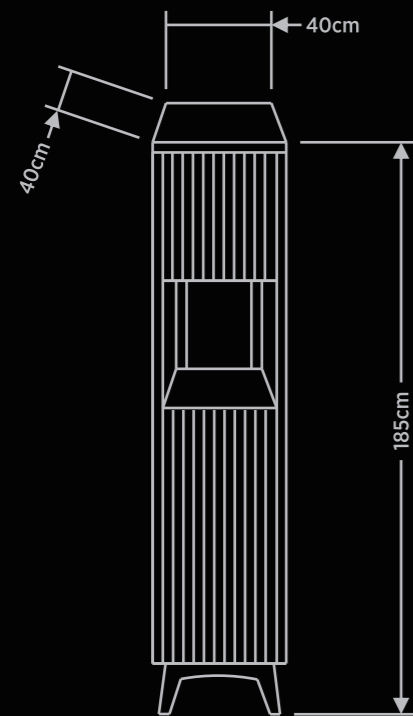

## VANITY WITH TERRAZZO BASIN - 100CM

Product Name	VANITY WITH TERRAZZO WASH BASIN 100CM WHITE CA-513 NS
Product Code	BF-KM-KM-VWTWB-W-CA-513-NS
Dimension (cm)	L-100 / B-50 / H-90
Material	Teak Wood + Terrazzo
Finish	Natural Smooth
Mounting Type	Free Standing
Basin	1
Basin Compatibility	Integrated
Shelves	2
Drawers	0
Doors	2
MRP	68203/-

## MIRROR

Product Name	MIRROR CA 513-DI-566 NS
Product Code	BF-KM-KM-M-CA-513-DI-566-NS
Dimension (cm)	L-100 / B-15 / H-65
Material	Teak Wood
Finish	Natural Smooth
Mounting Type	Wall Mounting
MRP	24809/-

## LINEN CABINET - 185CM

Product Name	LINEN CABINET 185CM CA 845 NS
Product Code	BF-KM-RT-LC-CA-845- NS
Dimension (cm)	L-40 / B-40 / H-185
Material	Teak Wood
Finish	Natural Smooth
Mounting Type	Free Standing
Shelves	1
Drawers	0
Doors	2
MRP	52820/-

## PRICE FOR COMPLETE SET (IN RS.)

SET SIZE	VANITY	LINEN CABINET (185CM)	MIRROR	TOTAL PRICE OF SET
100cm	68203/-	52820/-	24809/-	145832/-

- Available Colours - Natural Smooth
- Dimensions mentioned are (+/- 3cm)