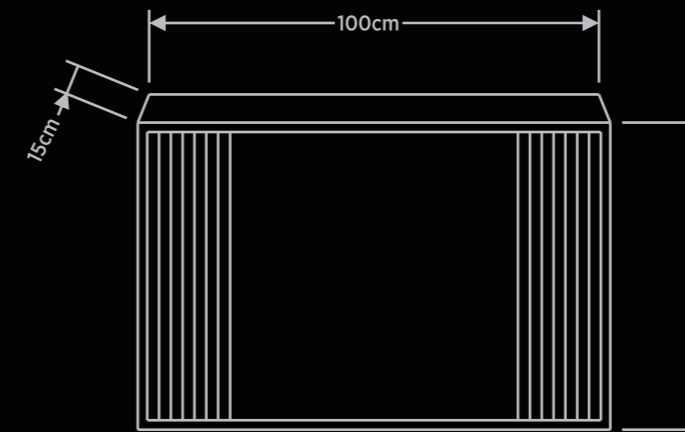

## VANITY WITH TERRAZZO BASIN - 100CM

Product Name	VANITY WITH TERRAZZO WASH BASIN 100CM WHITE CA-513 NS
Product Code	BF-KM-KM-VWTWB-W-CA-513-NS
Dimension (cm)	L-100 / B-50 / H-90
Material	Teak Wood + Terrazzo
Finish	Natural Smooth
Mounting Type	Free Standing
Basin	1
Basin Compatibility	Integrated
Shelves	2
Drawers	0
Doors	2
MRP	68203/-

## MIRROR

Product Name	MIRROR CA 513-DI-566 NS
Product Code	BF-KM-KM-M-CA-513-DI-566-NS
Dimension (cm)	L-100 / B-15 / H-65
Material	Teak Wood
Finish	Natural Smooth
Mounting Type	Wall Mounting
MRP	24809/-

## LINEN CABINET - 185CM

Product Name	LINEN CABINET 185CM CA 845 NS
Product Code	BF-KM-RT-LC-CA-845- NS
Dimension (cm)	L-40 / B-40 / H-185
Material	Teak Wood
Finish	Natural Smooth
Mounting Type	Free Standing
Shelves	1
Drawers	0
Doors	2
MRP	52820/-

## PRICE FOR COMPLETE SET (IN RS.)

SET SIZE	VANITY	LINEN CABINET (185CM)	MIRROR	TOTAL PRICE OF SET
100cm	68203/-	52820/-	24809/-	145832/-

- Available Colours - Natural Smooth
- Dimensions mentioned are (+/- 3cm)