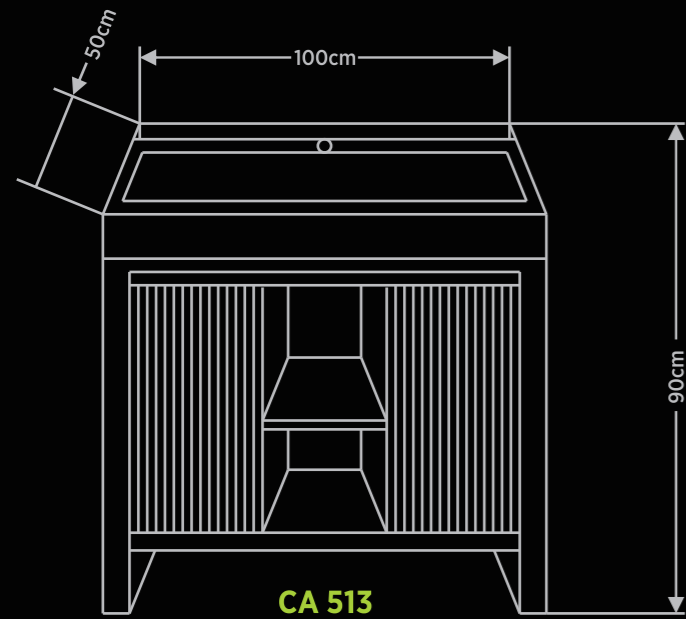

KUMA

CA 513

VANITY WITH TERRAZZO BASIN - 100CM

Product Name	VANITY WITH TERRAZZO WASH BASIN 100CM WHITE CA-513 NS
Product Code	BF-KM-KM-VWTWB-W-CA-513-NS
Dimension (cm)	L-100 / B-50 / H-90
Material	Teak Wood + Terrazzo
Finish	Natural Smooth
Mounting Type	Free Standing
Basin	1
Basin Compatibility	Integrated
Shelves	2
Drawers	0
Doors	2
MRP	68203/-