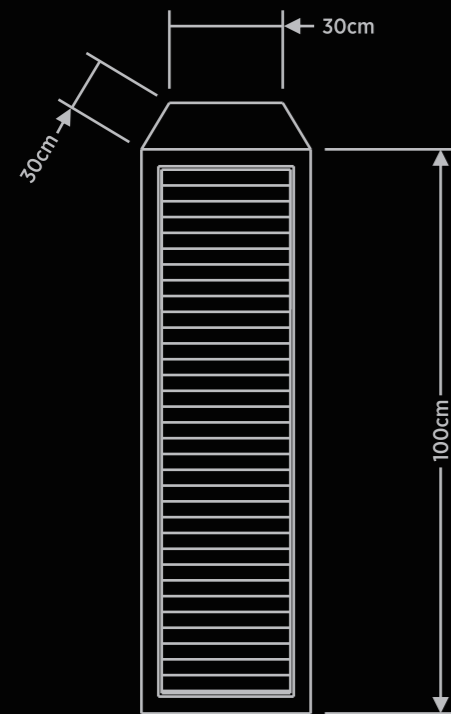

KENARI

CA 1010

VANITY WITH TERRAZZO BASIN - 60CM

Product Name	VANITY WITH TERRAZZO WASH BASIN 60CM WHITE CA 1010 NS
Product Code	BF-KM-KN-VWTWB-W-CA-1010-NS
Dimension (cm)	L-60 / B-30 / H-70
Material	Teak Wood + Terrazzo
Finish	Natural Smooth
Mounting Type	Wall Mounting
Basin	1
Basin Compatibility	Integrated
Shelves	2
Drawers	1
Doors	2
MRP	31251/-

CA-1010-DI 061A

MIRROR

Product Name	MIRROR CA 1010-DI-061A NS
Product Code	BF-KM-KN-M-CA-1010-DI-061A-NS
Dimension (cm)	L-60 / B-3 / H-65
Material	Teak Wood
Finish	Natural Smooth
Mounting Type	Wall Mounting
MRP	7396/-

CA 840

LINEN CABINET - 100CM

Product Name	LINEN CABINET 100CM CA 840 NS
Product Code	BF-KM-KN-LC-CA-840-NS
Dimension (cm)	L-30 / B-30 / H-100
Material	Teak Wood
Finish	Natural Smooth
Mounting Type	Wall Mounting
Shelves	0
Drawers	0
Doors	2
MRP	34113/-

PRICE FOR COMPLETE SET (IN RS.)

SET SIZE	VANITY	LINEN CABINET (100CM)	MIRROR	TOWEL HANGER	TOTAL PRICE OF SET
60cm	31251/-	34113/-	7396/-	2376/-	75136/-

- Available Colours - Natural Smooth
- Dimensions mentioned are (+/- 3cm)