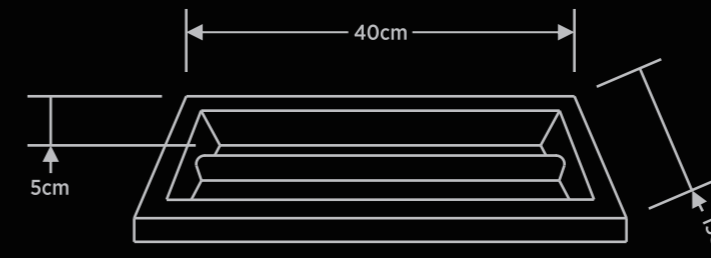

KENARI

CA 1010

VANITY WITH TERRAZZO BASIN - 60CM

Product Name	VANITY WITH TERRAZZO WASH BASIN 60CM WHITE CA 1010 NS
Product Code	BF-KM-KN-VWTWB-W-CA-1010-NS
Dimension (cm)	L-60 / B-30 / H-70
Material	Teak Wood + Terrazzo
Finish	Natural Smooth
Mounting Type	Wall Mounting
Basin	1
Basin Compatibility	Integrated
Shelves	2
Drawers	1
Doors	2
MRP	31251/-

CA-1010-DI 061A

MIRROR

Product Name	MIRROR CA 1010-DI-061A NS
Product Code	BF-KM-KN-M-CA-1010-DI-061A-NS
Dimension (cm)	L-60 / B-3 / H-65
Material	Teak Wood
Finish	Natural Smooth
Mounting Type	Wall Mounting
MRP	7396/-

CA 840

LINEN CABINET - 100CM

Product Name	LINEN CABINET 100CM CA 840 NS
Product Code	BF-KM-KN-LC-CA-840-NS
Dimension (cm)	L-30 / B-30 / H-100
Material	Teak Wood
Finish	Natural Smooth
Mounting Type	Wall Mounting
Shelves	0
Drawers	0
Doors	2
MRP	34113/-

PRICE FOR COMPLETE SET (IN RS.)

SET SIZE	VANITY	LINEN CABINET (100CM)	MIRROR	TOWEL HANGER	TOTAL PRICE OF SET
60cm	31251/-	34113/-	7396/-	2376/-	75136/-

- Available Colours - Natural Smooth
- Dimensions mentioned are (+/- 3cm)