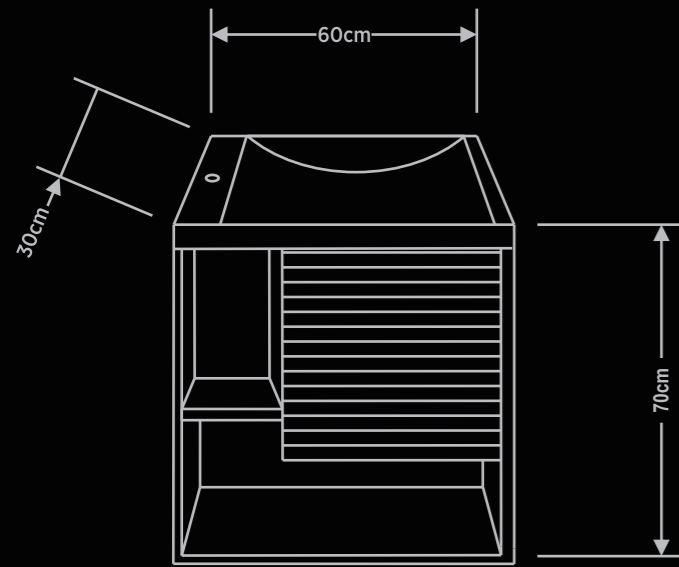

KENARI

CA 1010

VANITY WITH TERRAZZO BASIN - 60CM

Product Name	VANITY WITH TERRAZZO WASH BASIN 60CM WHITE CA 1010 NS
Product Code	BF-KM-KN-VWTWB-W-CA-1010-NS
Dimension (cm)	L-60 / B-30 / H-70
Material	Teak Wood + Terrazzo
Finish	Natural Smooth
Mounting Type	Wall Mounting
Basin	1
Basin Compatibility	Integrated
Shelves	2
Drawers	1
Doors	2
MRP	31251/-

CA-1010-DI 061A

MIRROR

Product Name	MIRROR CA 1010-DI-061A NS
Product Code	BF-KM-KN-M-CA-1010-DI-061A-NS
Dimension (cm)	L-60 / B-3 / H-65
Material	Teak Wood
Finish	Natural Smooth
Mounting Type	Wall Mounting
MRP	7396/-

CA 840

LINEN CABINET - 100CM

Product Name	LINEN CABINET 100CM CA 840 NS
Product Code	BF-KM-KN-LC-CA-840-NS
Dimension (cm)	L-30 / B-30 / H-100
Material	Teak Wood
Finish	Natural Smooth
Mounting Type	Wall Mounting
Shelves	0
Drawers	0
Doors	2
MRP	34113/-

PRICE FOR COMPLETE SET (IN RS.)

SET SIZE	VANITY	LINEN CABINET (100CM)	MIRROR	TOWEL HANGER	TOTAL PRICE OF SET
60cm	31251/-	34113/-	7396/-	2376/-	75136/-

- Available Colours - Natural Smooth
- Dimensions mentioned are (+/- 3cm)