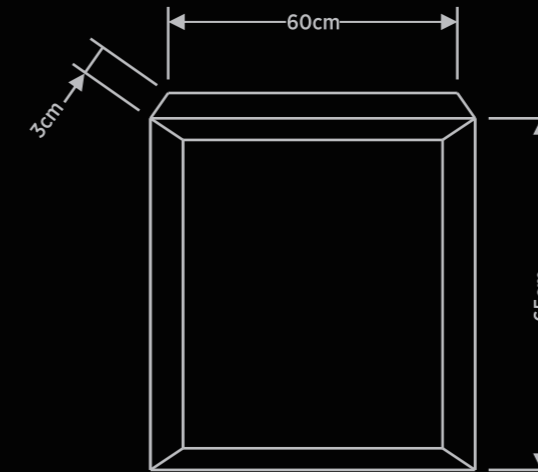

KENARI

CA 1010

VANITY WITH TERRAZZO BASIN - 60CM

Product Name	VANITY WITH TERRAZZO WASH BASIN 60CM WHITE CA 1010 NS
Product Code	BF-KM-KN-VWTWB-W-CA-1010-NS
Dimension (cm)	L-60 / B-30 / H-70
Material	Teak Wood + Terrazzo
Finish	Natural Smooth
Mounting Type	Wall Mounting
Basin	1
Basin Compatibility	Integrated
Shelves	2
Drawers	1
Doors	2
MRP	31251/-

CA-1010-DI 061A

MIRROR

Product Name	MIRROR CA 1010-DI-061A NS
Product Code	BF-KM-KN-M-CA-1010-DI-061A-NS
Dimension (cm)	L-60 / B-3 / H-65
Material	Teak Wood
Finish	Natural Smooth
Mounting Type	Wall Mounting
MRP	7396/-

CA 840

LINEN CABINET - 100CM

Product Name	LINEN CABINET 100CM CA 840 NS
Product Code	BF-KM-KN-LC-CA-840-NS
Dimension (cm)	L-30 / B-30 / H-100
Material	Teak Wood
Finish	Natural Smooth
Mounting Type	Wall Mounting
Shelves	0
Drawers	0
Doors	2
MRP	34113/-

PRICE FOR COMPLETE SET (IN RS.)

SET SIZE	VANITY	LINEN CABINET (100CM)	MIRROR	TOWEL HANGER	TOTAL PRICE OF SET
60cm	31251/-	34113/-	7396/-	2376/-	75136/-

- Available Colours - Natural Smooth
- Dimensions mentioned are (+/- 3cm)