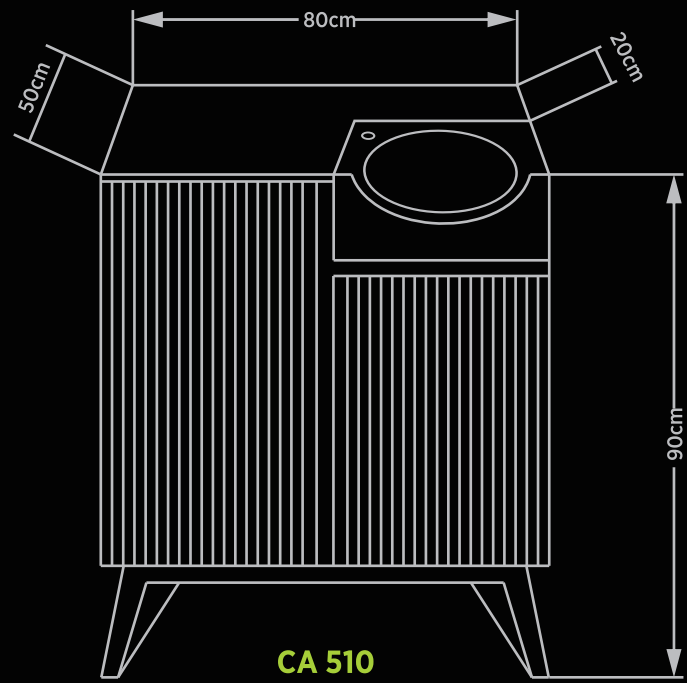

KARORA

CA 510

VANITY WITH TERRAZZO BASIN - 80CM

Product Name	VANITY WITH TERRAZZO WASH BASIN 80CM WHITE CA510 NS
Product Code	BF-KM-KR-VWTWB-W-CA-510-NS
Dimension (cm)	L-80 / B-50 / H-90
Material	Teak Wood + Terrazzo
Finish	Natural Smooth
Mounting Type	Free Standing
Basin	1
Basin Compatibility	Integrated
Shelves	0
Drawers	0
Doors	2
MRP	62262/-

CA 510-DI-061A

MIRROR

Product Name	MIRROR CA 510-DI-061A NS
Product Code	BF-KM-KN-M-CA-510-DI-061A NS
Dimension (cm)	L-70 / B-3 / H-65
Material	Teak Wood
Finish	Natural Smooth
Mounting Type	Wall Mounting
MRP	8204/-

CA 845

LINEN CABINET - 185CM

Product Name	LINEN CABINET 185CM CA 845 NS
Product Code	BF-KM-RT-LC-CA-845- NS
Dimension (cm)	L-40 / B-40 / H-185
Material	Teak Wood
Finish	Natural Smooth
Mounting Type	Free Standing
Shelves	1
Drawers	0
Doors	2
MRP	52820/-

PRICE FOR COMPLETE SET (IN RS.)

SET SIZE	VANITY	LINEN CABINET (185CM)	MIRROR	TOTAL PRICE OF SET
80cm	62262/-	52820/-	8204/-	123286/-

- Available Colours - Natural Smooth
- Dimensions mentioned are (+/- 3cm)