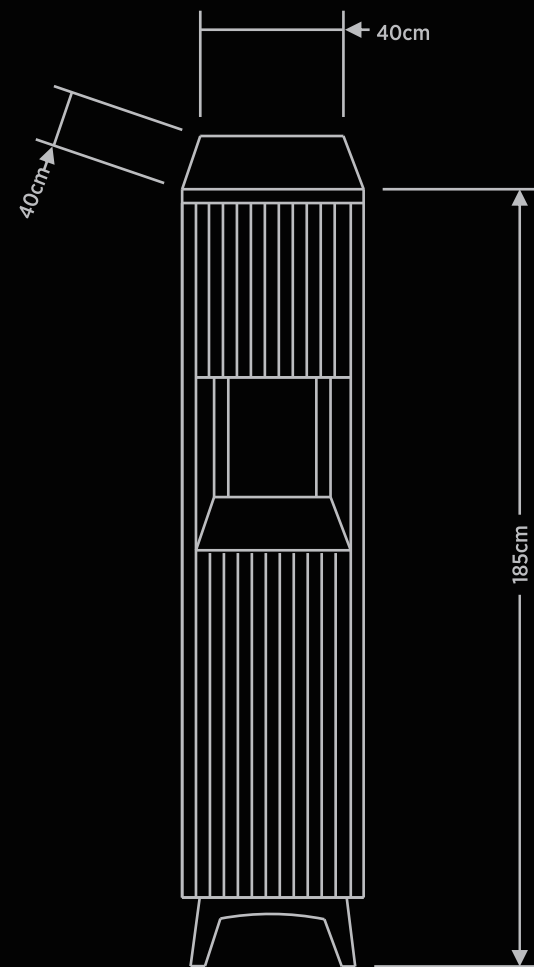

KARORA

CA 510

VANITY WITH TERRAZZO BASIN - 80CM

Product Name	VANITY WITH TERRAZZO WASH BASIN 80CM WHITE CA510 NS
Product Code	BF-KM-KR-VWTWB-W-CA-510-NS
Dimension (cm)	L-80 / B-50 / H-90
Material	Teak Wood + Terrazzo
Finish	Natural Smooth
Mounting Type	Free Standing
Basin	1
Basin Compatibility	Integrated
Shelves	0
Drawers	0
Doors	2
MRP	62262/-

CA 510-DI-061A

MIRROR

Product Name	MIRROR CA 510-DI-061A NS
Product Code	BF-KM-KN-M-CA-510-DI-061A NS
Dimension (cm)	L-70 / B-3 / H-65
Material	Teak Wood
Finish	Natural Smooth
Mounting Type	Wall Mounting
MRP	8204/-

CA 845

LINEN CABINET - 185CM

Product Name	LINEN CABINET 185CM CA 845 NS
Product Code	BF-KM-RT-LC-CA-845- NS
Dimension (cm)	L-40 / B-40 / H-185
Material	Teak Wood
Finish	Natural Smooth
Mounting Type	Free Standing
Shelves	1
Drawers	0
Doors	2
MRP	52820/-

PRICE FOR COMPLETE SET (IN RS.)

SET SIZE	VANITY	LINEN CABINET (185CM)	MIRROR	TOTAL PRICE OF SET
80cm	62262/-	52820/-	8204/-	123286/-

- Available Colours - Natural Smooth
- Dimensions mentioned are (+/- 3cm)