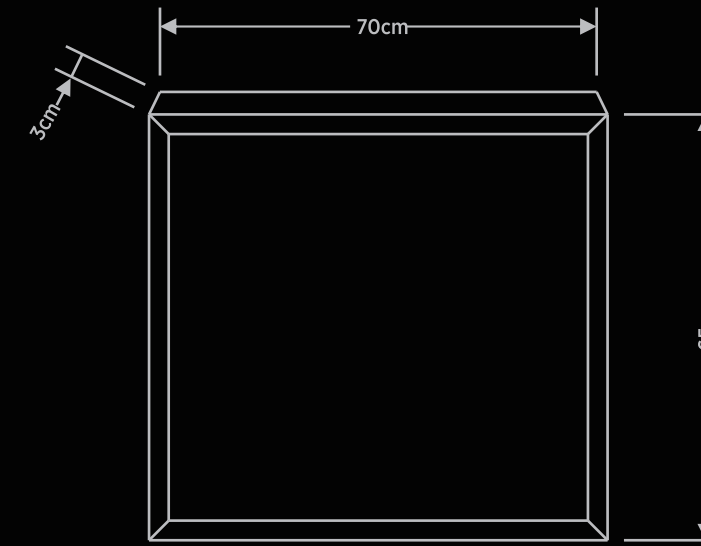

KARORA

CA 510

VANITY WITH TERRAZZO BASIN - 80CM

Product Name	VANITY WITH TERRAZZO WASH BASIN 80CM WHITE CA510 NS
Product Code	BF-KM-KR-VWTWB-W-CA-510-NS
Dimension (cm)	L-80 / B-50 / H-90
Material	Teak Wood + Terrazzo
Finish	Natural Smooth
Mounting Type	Free Standing
Basin	1
Basin Compatibility	Integrated
Shelves	0
Drawers	0
Doors	2
MRP	62262/-

CA 510-DI-061A

MIRROR

Product Name	MIRROR CA 510-DI-061A NS
Product Code	BF-KM-KN-M-CA-510-DI-061A NS
Dimension (cm)	L-70 / B-3 / H-65
Material	Teak Wood
Finish	Natural Smooth
Mounting Type	Wall Mounting
MRP	8204/-

CA 845

LINEN CABINET - 185CM

Product Name	LINEN CABINET 185CM CA 845 NS
Product Code	BF-KM-RT-LC-CA-845- NS
Dimension (cm)	L-40 / B-40 / H-185
Material	Teak Wood
Finish	Natural Smooth
Mounting Type	Free Standing
Shelves	1
Drawers	0
Doors	2
MRP	52820/-

PRICE FOR COMPLETE SET (IN RS.)

SET SIZE	VANITY	LINEN CABINET (185CM)	MIRROR	TOTAL PRICE OF SET
80cm	62262/-	52820/-	8204/-	123286/-

- Available Colours - Natural Smooth
- Dimensions mentioned are (+/- 3cm)