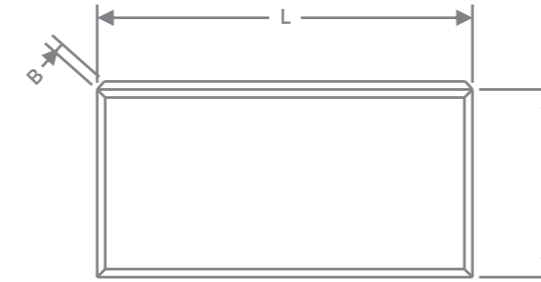

INTEGRALE

M 105 / 140

MIRROR

Product Name	MIRROR M 105 WB / LG MIRROR M 140 WB / LG
Product Code	BF-TT-INT-M-105-WB / LG BF-TT-INT-M-140-WB / LG
Dimension (cm)	L-105 / B-3 / H-70 L-140 / B-3 / H-70
Material	Teak Wood
Finish	Water Base / Light Grey
Mounting Type	Wall Mounting
MRP	105CM 15713/- 140CM 20970/-

MIRROR SHELF

Product Name	MIRROR SHELF S 105 WB / LG MIRROR SHELF S 140 WB / LG
Product Code	BF-TT-INT-MS-S-105-WB-LG BF-TT-INT-MS-S-140-WB-LG
Dimension (cm)	L-105 / B-13 / H-3 L-140 / B-13 / H-3
Material	Teak Wood
Finish	Water Base / Light Grey
Mounting Type	Wall Mounting
MRP	105CM 6232/- 140CM 8184/-