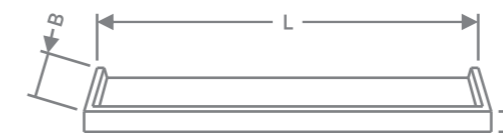

INT CL 180

LINEN CABINET - 180CM

Product Name	LINEN CABINET 180CM INTCL 180CM WB / LG
Product Code	BF-TT-INT-LC-INT-CL-180-WB / LG
Dimension (cm)	L-40 / B-35 / H-180
Material	Teak Wood
Finish	Water Base / Light Grey
Mounting Type	Free Standing
Shelves	1
Drawers	1
Doors	2
MRP	52682/-

INTEGRALE

M 105 / 140

MIRROR

Product Name	MIRROR M 105 WB / LG MIRROR M 140 WB / LG
Product Code	BF-TT-INT-M-105-WB / LG BF-TT-INT-M-140-WB / LG
Dimension (cm)	L-105 / B-3 / H-70 L-140 / B-3 / H-70
Material	Teak Wood
Finish	Water Base / Light Grey
Mounting Type	Wall Mounting
MRP	105CM 15713/- 140CM 20970/-

S 105 / 140

MIRROR SHELF

Product Name	MIRROR SHELF S 105 WB / LG MIRROR SHELF S 140 WB / LG
Product Code	BF-TT-INT-MS-S-105-WB-LG BF-TT-INT-MS-S-140-WB-LG
Dimension (cm)	L-105 / B-13 / H-3 L-140 / B-13 / H-3
Material	Teak Wood
Finish	Water Base / Light Grey
Mounting Type	Wall Mounting
MRP	105CM 6232/- 140CM 8184/-