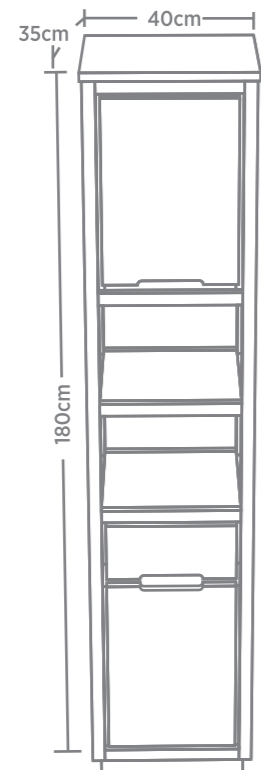

INT 105

VANITY WITH PEDESTAL BASIN - 105CM

Product Name	VANITY WITH 1 PEDESTAL BASIN 105CM MARBLE WHITE INT 105 WB / LG
Product Code	BF-TT-INT-VWPB-MW-INT-105-WB / LG
Dimension (cm)	L-105 / B-40 / H-78
Material	Teak Wood + Marble
Finish	Water Base / Light Grey
Mounting Type	Free Standing
Basin	1
Basin Compatibility	Integrated
Shelves	0
Drawers	1
Doors	1
MRP	84415/-

INT 140

VANITY WITH PRDESTAL BASIN - 140CM

Product Name	VANITY WITH 2 PEDESTAL BASIN 140CM MARBLE WHITE INT 140 WB / LG
Product Code	BF-TT-INT-VWPB-MW-INT-140-WB / LG
Dimension (cm)	L-140 / B-40 / H-78
Material	Teak Wood + Marble
Finish	Water Base / Light Grey
Mounting Type	Free Standing
Basin	2
Basin Compatibility	Integrated
Shelves	0
Drawers	1
Doors	1
MRP	112524/-

INT CL 180

LINEN CABINET - 180CM

Product Name	LINEN CABINET 180CM INTCL 180CM WB / LG
Product Code	BF-TT-INT-LC-INT-CL-180-WB / LG
Dimension (cm)	L-40 / B-35 / H-180
Material	Teak Wood
Finish	Water Base / Light Grey
Mounting Type	Free Standing
Shelves	1
Drawers	1
Doors	2
MRP	52682/-

- Available colours - Water Base & Light Grey
- Sizes readily available - Vanity 105cm & 140cm
- Linen Cabinet H-180cm*
- Dimensions mentioned are (+/- 3cm)