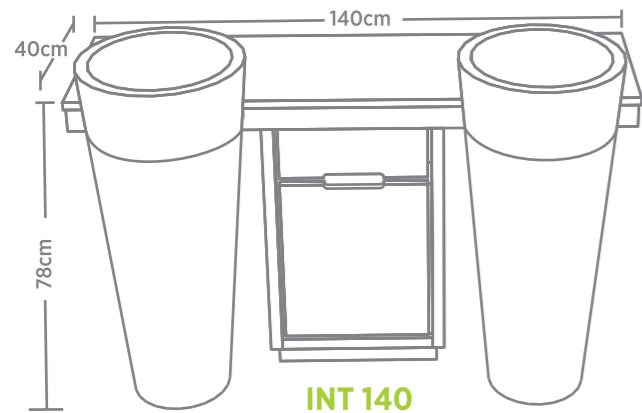

INT 105

VANITY WITH PEDESTAL BASIN - 105CM

Product Name	VANITY WITH 1 PEDESTAL BASIN 105CM MARBLE WHITE INT 105 WB / LG
Product Code	BF-TT-INT-VWPB-MW-INT-105-WB / LG
Dimension (cm)	L-105 / B-40 / H-78
Material	Teak Wood + Marble
Finish	Water Base / Light Grey
Mounting Type	Free Standing
Basin	1
Basin Compatibility	Integrated
Shelves	0
Drawers	1
Doors	1
MRP	84415/-

INT 140

VANITY WITH PRDESTAL BASIN - 140CM

Product Name	VANITY WITH 2 PEDESTAL BASIN 140CM MARBLE WHITE INT 140 WB / LG
Product Code	BF-TT-INT-VWPB-MW-INT-140-WB / LG
Dimension (cm)	L-140 / B-40 / H-78
Material	Teak Wood + Marble
Finish	Water Base / Light Grey
Mounting Type	Free Standing
Basin	2
Basin Compatibility	Integrated
Shelves	0
Drawers	1
Doors	1
MRP	112524/-

INT CL 180

LINEN CABINET - 180CM

Product Name	LINEN CABINET 180CM INTCL 180CM WB / LG
Product Code	BF-TT-INT-LC-INT-CL-180-WB / LG
Dimension (cm)	L-40 / B-35 / H-180
Material	Teak Wood
Finish	Water Base / Light Grey
Mounting Type	Free Standing
Shelves	1
Drawers	1
Doors	2
MRP	52682/-

- Available colours - Water Base & Light Grey
- Sizes readily available - Vanity 105cm & 140cm
- Linen Cabinet H-180cm*
- Dimensions mentioned are (+/- 3cm)