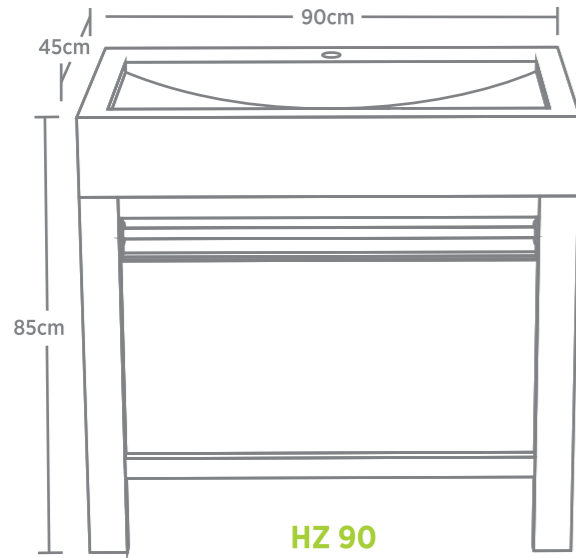

HORIZON

HZ 90

VANITY WITH ANDESIT BASIN - 90CM

Product Name	VANITY WITH ANDESIT WASH BASIN 90CM BLACK HZ 90 WB / LG
Product Code	BF-TT-HZ-VVAWB-B-HZ-90-WB / LG
Dimension (cm)	L-90 / B-45 / H-85
Material	Teak Wood + Andesit
Finish	Water Base / Light Grey
Mounting Type	Free Standing
Basin	1
Basin Compatibility	Integrated
Shelves	0
Drawers	1
Doors	0
MRP	100249/-

HZ CL 150

LINEN CABINET -150CM

Product Name	LINEN CABINET HZCL 150CM WB / LG
Product Code	BF-TT-HZ-LC-HZ-CL-150-WB / LG
Dimension (cm)	L-40 / B-35 / H-150
Material	Teak Wood
Finish	Water Base / Light Grey
Mounting Type	Free Standing
Shelves	0
Drawers	1
Doors	1
MRP	53705/-

S 90

MIRROR SHELF

Product Name	MIRROR SHELF S 90 WB / LG
Product Code	BF-TT-HZ-MS-S-90-WB / LG
Dimension (cm)	L-90 / B-13 / H-3
Material	Teak Wood
Finish	Water Base / Light Grey
Mounting Type	Wall Mounting
MRP	5370/-

PRICE FOR COMPLETE SET (IN RS.)

SET SIZE	VANITY	LINEN CABINET*	MIRROR	MIRROR SHELF	MIRROR LAMP STALL	TOTAL PRICE OF SET
90cm	100249/-	53705/-	15600/-	5370/-	7416/-	182340/-

- Available colours - Water Base & Light Grey
- Sizes readily available - Vanity 90cm
- Linen Cabinet H-150cm*
- Dimensions mentioned are (+/- 3cm)