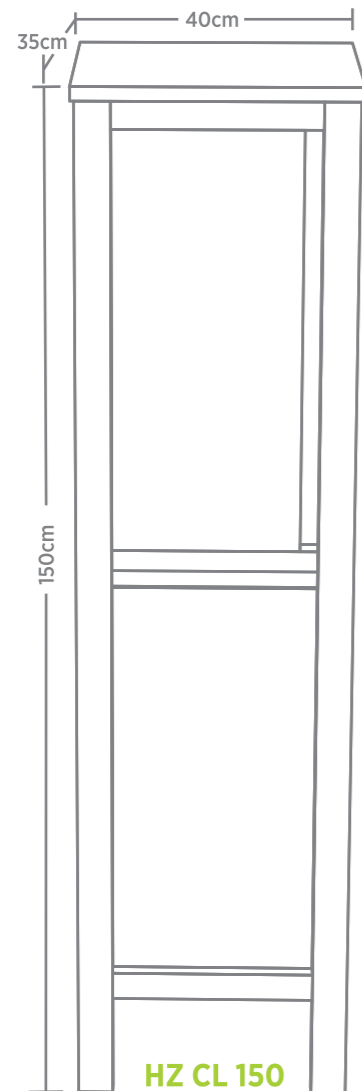

HORIZON

HZ 90

VANITY WITH ANDESIT BASIN - 90CM

Product Name	VANITY WITH ANDESIT WASH BASIN 90CM BLACK HZ 90 WB / LG
Product Code	BF-TT-HZ-VVAWB-B-HZ-90-WB / LG
Dimension (cm)	L-90 / B-45 / H-85
Material	Teak Wood + Andesit
Finish	Water Base / Light Grey
Mounting Type	Free Standing
Basin	1
Basin Compatibility	Integrated
Shelves	0
Drawers	1
Doors	0
MRP	100249/-

HZ CL 150

LINEN CABINET -150CM

Product Name	LINEN CABINET HZCL 150CM WB / LG
Product Code	BF-TT-HZ-LC-HZ-CL-150-WB / LG
Dimension (cm)	L-40 / B-35 / H-150
Material	Teak Wood
Finish	Water Base / Light Grey
Mounting Type	Free Standing
Shelves	0
Drawers	1
Doors	1
MRP	53705/-

MS 90

MIRROR

Product Name	MIRROR MS 90 WB / LG
Product Code	BF-TT-HZ-M-MS-90-WB / LG
Dimension (cm)	L-90 / B-3 / H-70
Material	Teak Wood
Finish	Water Base / Light Grey
Mounting Type	Wall Mounting
MRP	15600/-

PRICE FOR COMPLETE SET (IN RS.)

SET SIZE	VANITY	LINEN CABINET*	MIRROR	MIRROR SHELF	MIRROR LAMP STALL	TOTAL PRICE OF SET
90cm	100249/-	53705/-	15600/-	5370/-	7416/-	182340/-

- Available colours - Water Base & Light Grey
- Sizes readily available - Vanity 90cm
- Linen Cabinet H-150cm*
- Dimensions mentioned are (+/- 3cm)