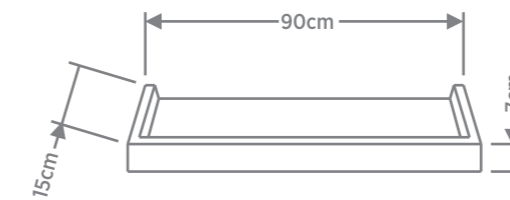

HZ CL 150

LINEN CABINET -150CM

Product Name	LINEN CABINET HZCL 150CM WB / LG
Product Code	BF-TT-HZ-LC-HZ-CL-150-WB / LG
Dimension (cm)	L-40 / B-35 / H-150
Material	Teak Wood
Finish	Water Base / Light Grey
Mounting Type	Free Standing
Shelves	0
Drawers	1
Doors	1
MRP	53705/-

MS 90

MIRROR

Product Name	MIRROR MS 90 WB / LG
Product Code	BF-TT-HZ-M-MS-90-WB / LG
Dimension (cm)	L-90 / B-3 / H-70
Material	Teak Wood
Finish	Water Base / Light Grey
Mounting Type	Wall Mounting
MRP	15600/-

S 90

MIRROR SHELF

Product Name	MIRROR SHELF S 90 WB / LG
Product Code	BF-TT-HZ-MS-S-90-WB / LG
Dimension (cm)	L-90 / B-13 / H-3
Material	Teak Wood
Finish	Water Base / Light Grey
Mounting Type	Wall Mounting
MRP	5370/-

PRICE FOR COMPLETE SET (IN RS.)

SET SIZE	VANITY	LINEN CABINET*	MIRROR	MIRROR SHELF	MIRROR LAMP STALL	TOTAL PRICE OF SET
90cm	100249/-	53705/-	15600/-	5370/-	7416/-	182340/-

- Available colours - Water Base & Light Grey
- Sizes readily available - Vanity 90cm
- Linen Cabinet H-150cm*
- Dimensions mentioned are (+/- 3cm)