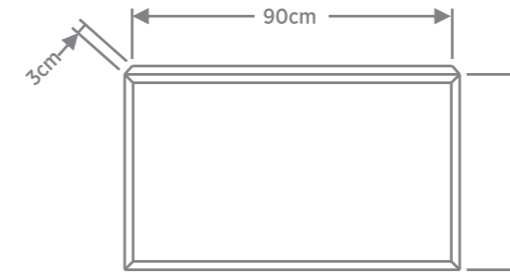

HORIZON

HZ 90

VANITY WITH ANDESIT BASIN - 90CM

Product Name	VANITY WITH ANDESIT WASH BASIN 90CM BLACK HZ 90 WB / LG
Product Code	BF-TT-HZ-VVAWB-B-HZ-90-WB / LG
Dimension (cm)	L-90 / B-45 / H-85
Material	Teak Wood + Andesit
Finish	Water Base / Light Grey
Mounting Type	Free Standing
Basin	1
Basin Compatibility	Integrated
Shelves	0
Drawers	1
Doors	0
MRP	100249/-

HZ CL 150

LINEN CABINET -150CM

Product Name	LINEN CABINET HZCL 150CM WB / LG
Product Code	BF-TT-HZ-LC-HZ-CL-150-WB / LG
Dimension (cm)	L-40 / B-35 / H-150
Material	Teak Wood
Finish	Water Base / Light Grey
Mounting Type	Free Standing
Shelves	0
Drawers	1
Doors	1
MRP	53705/-

S 90

MIRROR SHELF

Product Name	MIRROR SHELF S 90 WB / LG
Product Code	BF-TT-HZ-MS-S-90-WB / LG
Dimension (cm)	L-90 / B-13 / H-3
Material	Teak Wood
Finish	Water Base / Light Grey
Mounting Type	Wall Mounting
MRP	5370/-

PRICE FOR COMPLETE SET (IN RS.)

SET SIZE	VANITY	LINEN CABINET*	MIRROR	MIRROR SHELF	MIRROR LAMP STALL	TOTAL PRICE OF SET
90cm	100249/-	53705/-	15600/-	5370/-	7416/-	182340/-

- Available colours - Water Base & Light Grey
- Sizes readily available - Vanity 90cm
- Linen Cabinet H-150cm*
- Dimensions mentioned are (+/- 3cm)