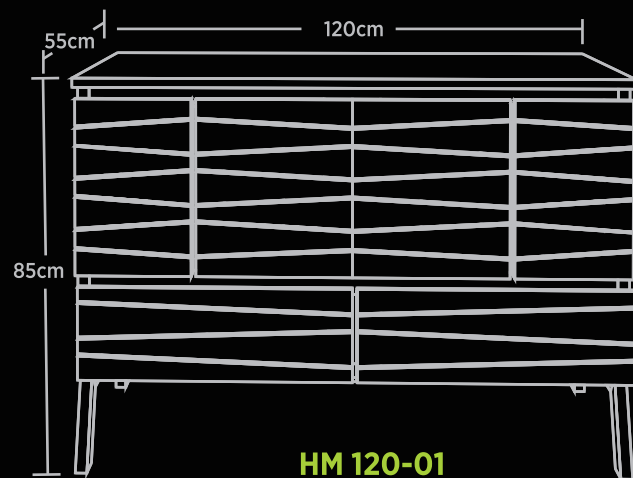

HM 80

**VANITY - 80CM**

Product Name	VANITY 80CM HM 80 WB / LG
Product Code	BF-TT-HM-V-HM-80 WB / LG
Dimension (cm)	L-80 / B-55 / H-85
Material	Teak Wood + Iron
Finish	Water Base / Light Grey
Mounting Type	Free Standing
Basin	1
Basin Compatibility	Top Mount
Shelves	0
Drawers	1
Doors	2
MRP	63875/-

HM 105

**VANITY - 105CM**

Product Name	VANITY 105CM HM 105 WB / LG
Product Code	BF-TT-HM-V-HM-105 WB / LG
Dimension (cm)	L-105 / B-55 / H-85
Material	Teak Wood + Iron
Finish	Water Base / Light Grey
Mounting Type	Free Standing
Basin	1
Basin Compatibility	Top Mount
Shelves	0
Drawers	3
Doors	2
MRP	83836/-

HM 120-01

**VANITY - 120CM**

Product Name	VANITY 120CM HM 120-01 WB / LG
Product Code	BF-TT-HM-V-HM-120-01 WB / LG
Dimension (cm)	L-120 / B-55 / H-85
Material	Teak Wood + Iron
Finish	Water Base / Light Grey
Mounting Type	Free Standing
Basins	2
Basin Compatibility	Top Mount
Shelves	0
Drawers	4
Doors	2
MRP	95901/-

- Available colours - Water Base & Light Grey
- Sizes readily available - Vanity 80cm, 105cm & 120cm
- Linen Cabinet H-180cm\* / Storage Box L-90, H-50\*
- Size on order - Vanity 140cm
- Dimensions mentioned are (+/- 3cm)
- Delivery period for sizes on order - 90 days from the date of order confirmation