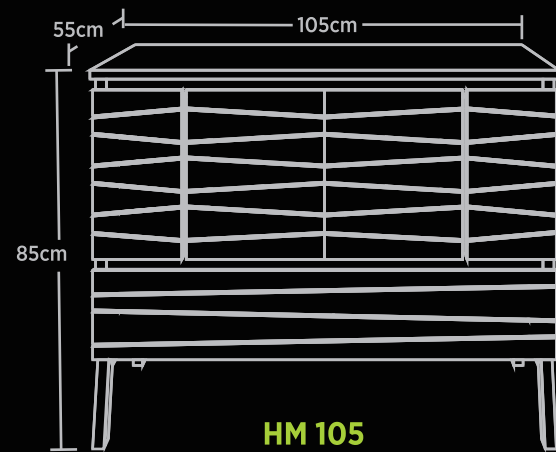

HM 80

**VANITY - 80CM**

Product Name	VANITY 80CM HM 80 WB / LG
Product Code	BF-TT-HM-V-HM-80 WB / LG
Dimension (cm)	L-80 / B-55 / H-85
Material	Teak Wood + Iron
Finish	Water Base / Light Grey
Mounting Type	Free Standing
Basin	1
Basin Compatibility	Top Mount
Shelves	0
Drawers	1
Doors	2
MRP	63875/-

HM 105

**VANITY - 105CM**

Product Name	VANITY 105CM HM 105 WB / LG
Product Code	BF-TT-HM-V-HM-105 WB / LG
Dimension (cm)	L-105 / B-55 / H-85
Material	Teak Wood + Iron
Finish	Water Base / Light Grey
Mounting Type	Free Standing
Basin	1
Basin Compatibility	Top Mount
Shelves	0
Drawers	3
Doors	2
MRP	83836/-

HM 120-01

**VANITY - 120CM**

Product Name	VANITY 120CM HM 120-01 WB / LG
Product Code	BF-TT-HM-V-HM-120-01 WB / LG
Dimension (cm)	L-120 / B-55 / H-85
Material	Teak Wood + Iron
Finish	Water Base / Light Grey
Mounting Type	Free Standing
Basins	2
Basin Compatibility	Top Mount
Shelves	0
Drawers	4
Doors	2
MRP	95901/-

- Available colours - Water Base & Light Grey
- Sizes readily available - Vanity 80cm, 105cm & 120cm
- Linen Cabinet H-180cm\* / Storage Box L-90, H-50\*
- Size on order - Vanity 140cm
- Dimensions mentioned are (+/- 3cm)
- Delivery period for sizes on order - 90 days from the date of order confirmation