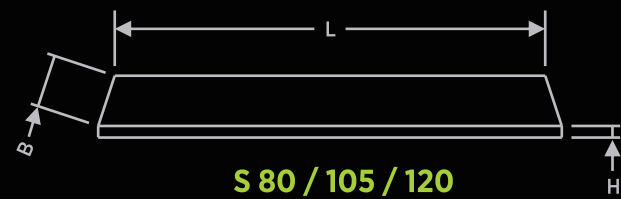

This Harmony Collection Series Includes  
(1 Linen Cabinet, 1 Vanity, 1 Mirror, 1 Mirror Shelf, 1 Mirror Lamp Stall and 1 Storage Box)

HM CL 180

**LINEN CABINET - 180CM**

Product Name	LINEN CABINET HMCL 180CM WB / LG
Product Code	BF-TT-HM-LC-HM-CL-180-WB / LG
Dimension (cm)	L-40 / B-35 / H-180
Material	Teak Wood + Iron
Finish	Water Base / Light Grey
Mounting Type	Free Standing
Shelves	2
Drawers	0
Doors	2
MRP	54472/-

M 80 / 105 / 120

**MIRROR**

Product Name	MIRROR M 80 WB / LG MIRROR M 105 WB / LG MIRROR M 120 WB / LG
Product Code	BF-TT-HM-M-M-80-WB / LG BF-TT-HM-M-M-105-WB / LG BF-TT-HM-M-M-120-WB / LG
Dimension (cm)	L-80 / B-3 / H-70 L-105 / B-3 / H-70 L-120 / B-3 / H-70
Material	Teak Wood
Finish	Water Base / Light Grey
Mounting Type	Wall Mounting
MRP	80CM 12604/- 105CM 16543/- 120CM 18925/-