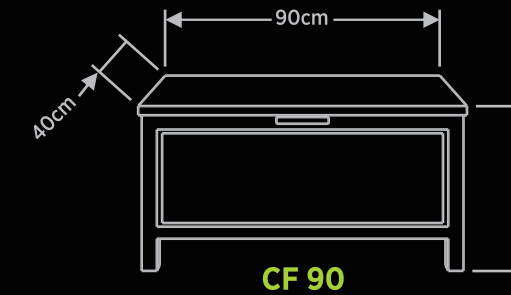

CF 90

STORAGE BOX

Product Name	STORAGE BOX CF 90 WB / LG
Product Code	BF-TT-HM-SB-CF-90-WB / LG
Dimension (cm)	L-90 / B-40 / H-50
Material	Teak Wood
Finish	Water Base / Light Grey
Mounting Type	Free Standing
MRP	32734/-

PRICE FOR COMPLETE SET (IN RS.)

SET SIZE	VANITY	LINEN CABINET*	MIRROR	MIRROR SHELF	MIRROR LAMP STALL	STORAGE BOX*	TOTAL PRICE OF SET
80cm	63875/-	54472/-	12604/-	4684/-	6471/-	32734/-	174840/-
105cm	83836/-	54472/-	16543/-	6147/-	8493/-	32734/-	202225/-
120cm	95901/-	54472/-	18925/-	7033/-	9718/-	32734/-	218783/-

- Available colours - Water Base & Light Grey
- Sizes readily available - Vanity 80cm, 105cm & 120cm
- Linen Cabinet H-180cm* / Storage Box L-90, H-50*
- Size on order - Vanity 140cm
- Dimensions mentioned are (+/- 3cm)
- Delivery period for sizes on order - 90 days from the date of order confirmation