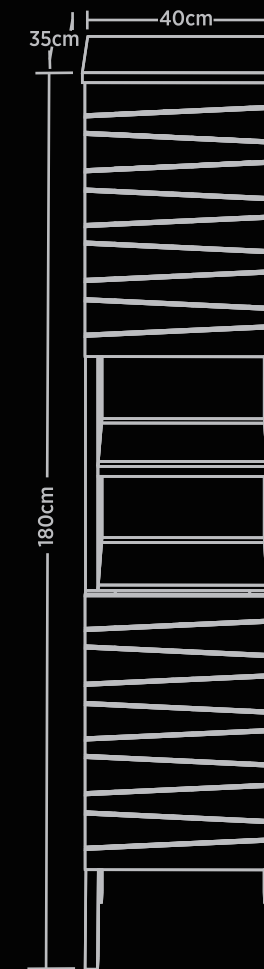

HM CL 180

LINEN CABINET - 180CM

Product Name	LINEN CABINET HMCL 180CM WB / LG
Product Code	BF-TT-HM-LC-HM-CL-180-WB / LG
Dimension (cm)	L-40 / B-35 / H-180
Material	Teak Wood + Iron
Finish	Water Base / Light Grey
Mounting Type	Free Standing
Shelves	2
Drawers	0
Doors	2
MRP	54472/-