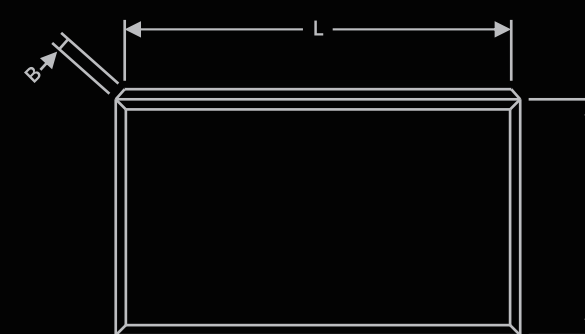

HM 120-01

**VANITY - 120CM**

Product Name	VANITY 120CM HM 120-01 WB / LG
Product Code	BF-TT-HM-V-HM-120-01 WB / LG
Dimension (cm)	L-120 / B-55 / H-85
Material	Teak Wood + Iron
Finish	Water Base / Light Grey
Mounting Type	Free Standing
Basins	2
Basin Compatibility	Top Mount
Shelves	0
Drawers	4
Doors	2
MRP	95901/-

This Harmony Collection Series Includes  
(1 Linen Cabinet, 1 Vanity, 1 Mirror, 1 Mirror Shelf, 1 Mirror Lamp Stall and 1 Storage Box)

HM CL 180

**LINEN CABINET - 180CM**

Product Name	LINEN CABINET HMCL 180CM WB / LG
Product Code	BF-TT-HM-LC-HM-CL-180-WB / LG
Dimension (cm)	L-40 / B-35 / H-180
Material	Teak Wood + Iron
Finish	Water Base / Light Grey
Mounting Type	Free Standing
Shelves	2
Drawers	0
Doors	2
MRP	54472/-

- Available colours - Water Base & Light Grey
- Sizes readily available - Vanity 80cm, 105cm & 120cm
- Linen Cabinet H-180cm\* / Storage Box L-90, H-50\*
- Size on order - Vanity 140cm
- Dimensions mentioned are (+/- 3cm)
- Delivery period for sizes on order - 90 days from the date of order confirmation