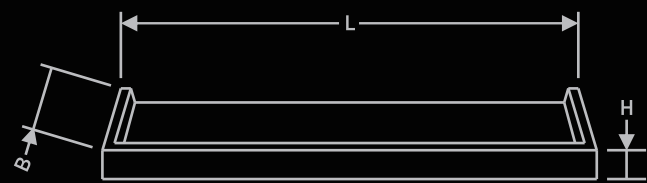

LS 80 / 105 / 120