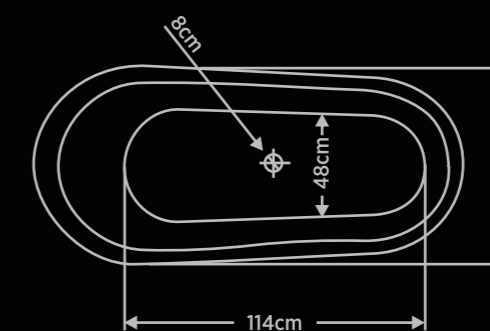

GIOVANNI

HAND HAMMERED COPPER SINGLE SLIPPER BATHTUB WITH CAST BRASS CLAW FOOT 168CM

PRODUCT FEATURES

- Cast brass feet
- Copper tubs are handmade and therefore unique. Expect slight variations in finish and dimensions (± 3 cm).
- It is Lacquered finish.
- Requires a free standing tub filler or wall-mount faucet.
- The great benefit of copper is that it will never rust or corrode.
- The look of the copper will change over time; however, its rigidity will stay intact.

PRODUCT SPECIFICATION

Design	: Traditional
Finish	: Antique Dark Brown
Shape	: Slipper
Material	: Copper
Dimension	: L 168 cm X B 79 cm X H 60 cm (± 3 cm)
Height	: 60 cm (Back: 81cm / Front: 60cm)
Tub Interior Length	: 114 cm
Tub Interior Width	: 48 cm
Water Depth to Rim	: 46 cm
Exterior Treatment	: Hammered
Interior Treatment	: Hammered
Feet Type	: Lion Paw
Feet Colour	: Gold
Feet Height	: 8 cm
Feet Material	: Solid Brass
Metal Gauge/Thickness	: 16 Gauge
Drain Placement	: Centre
Inner Base	: Curved
Faucet Included	: No
Faucet Drillings	: No Drillings
Water Capacity (Liters)	: 302
Weight Uncrated (Kgs)	: 42.25
Weight Crated (Kgs)	: 53

COPPER BATHTUB 168CM

Product Name	COPPER SINGLE SLIPPER 168CM BATHTUB WITH BRASS FEET ANTIQUE DARK BROWN - GIOVANNI - 208
Product Code	BF-AE-CSSBT-WBF-ADB-GV-208
Dimension (cm)	L-168 / B-79 / H-60
Material	Copper
Finish	Antique Dark Brown
Mounting Type	Free Standing
MRP	241391/-

GIOVANNI - 208