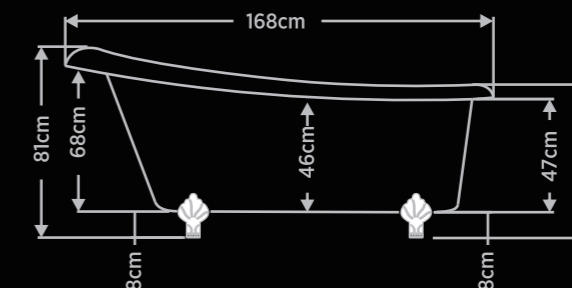

GIOVANNI

HAND HAMMERED COPPER SINGLE SLIPPER BATHTUB WITH CAST BRASS CLAW FOOT 168CM

PRODUCT FEATURES

- Cast brass feet
- Copper tubs are handmade and therefore unique. Expect slight variations in finish and dimensions (± 3 cm).
- It is Lacquered finish.
- Requires a free standing tub filler or wall-mount faucet.
- The great benefit of copper is that it will never rust or corrode.
- The look of the copper will change over time; however, its rigidity will stay intact.

PRODUCT SPECIFICATION

Design	: Traditional
Finish	: Antique Dark Brown
Shape	: Slipper
Material	: Copper
Dimension	: L 168 cm X B 79 cm X H 60 cm (± 3 cm)
Height	: 60 cm (Back: 81cm / Front: 60cm)
Tub Interior Length	: 114 cm
Tub Interior Width	: 48 cm
Water Depth to Rim	: 46 cm
Exterior Treatment	: Hammered
Interior Treatment	: Hammered
Feet Type	: Lion Paw
Feet Colour	: Gold
Feet Height	: 8 cm
Feet Material	: Solid Brass
Metal Gauge/Thickness	: 16 Gauge
Drain Placement	: Centre
Inner Base	: Curved
Faucet Included	: No
Faucet Drillings	: No Drillings
Water Capacity (Liters)	: 302
Weight Uncrated (Kgs)	: 42.25
Weight Crated (Kgs)	: 53

COPPER BATHTUB 168CM

Product Name	COPPER SINGLE SLIPPER 168CM BATHTUB WITH BRASS FEET ANTIQUE DARK BROWN - GIOVANNI - 208
Product Code	BF-AE-CSSBT-WBF-ADB-GV-208
Dimension (cm)	L-168 / B-79 / H-60
Material	Copper
Finish	Antique Dark Brown
Mounting Type	Free Standing
MRP	241391/-

GIOVANNI - 208