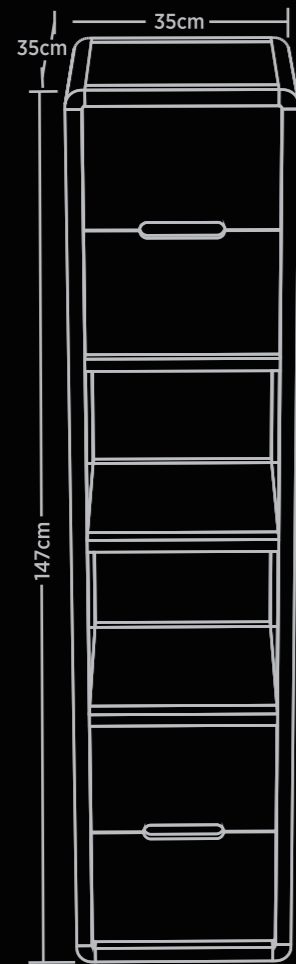

**DO 70**

**VANITY - 70CM**

Product Name	VANITY 70CM DO 70 WB / LG
Product Code	BF-TT-DO-V-DO-70-WB / LG
Dimension (cm)	L-70 / B-50 / H-30
Material	Teak Wood + Mindi Mix
Finish	Water Base / Light Grey
Mounting Type	Wall Mounting
Basins	2
Basin Compatibility	Top Mount
Shelves	0
Drawers	2
Doors	0
MRP	78767/-

**DO CL 147**

**LINEN CABINET - 147CM**

Product Name	LINEN CABINET 147CM DOCL 147 WB / LG
Product Code	BF-TT-DO-LC-DO-CL-147-WB / LG
Dimension (cm)	L-35 / B-35 / H-147
Material	Teak Wood + Mindi Mix
Finish	Water Base / Light Grey
Mounting Type	Wall Mounting
Shelves	2
Drawers	1
Doors	1
MRP	50125/-

# DUO

This Duo collection has a blend of two colours and is wall mounted which saves valuable space in your bathroom. This double vanity bathroom can be fixed to suit your interior style. The mirror hanging over the vanity is a great compliment to it.

**PRICE FOR COMPLETE SET (IN RS.)**

SET SIZE	VANITY	LINEN CABINET*	MIRROR	TOTAL PRICE OF SET
70cm	78767/-	50125/-	29154/-	158046/-

- Available colours - Water Base & Light Grey
- Sizes readily available - Vanity 70cm
- Linen Cabinet H-147cm\*
- Dimensions mentioned are (+/- 3cm)