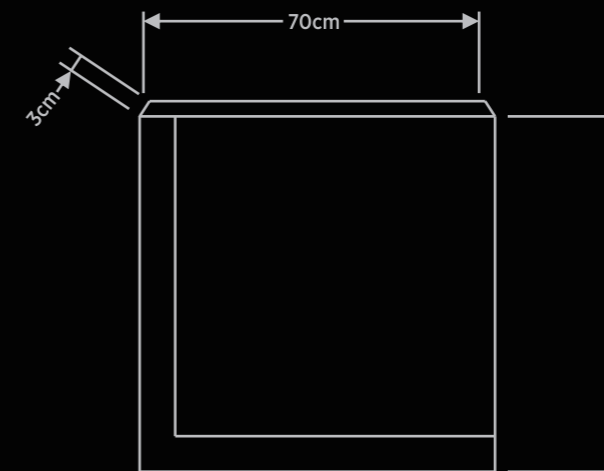

**DO 70**

**VANITY - 70CM**

Product Name	VANITY 70CM DO 70 WB / LG
Product Code	BF-TT-DO-V-DO-70-WB / LG
Dimension (cm)	L-70 / B-50 / H-30
Material	Teak Wood + Mindi Mix
Finish	Water Base / Light Grey
Mounting Type	Wall Mounting
Basins	2
Basin Compatibility	Top Mount
Shelves	0
Drawers	2
Doors	0
MRP	78767/-

**DO CL 147**

**LINEN CABINET - 147CM**

Product Name	LINEN CABINET 147CM DOCL 147 WB / LG
Product Code	BF-TT-DO-LC-DO-CL-147-WB / LG
Dimension (cm)	L-35 / B-35 / H-147
Material	Teak Wood + Mindi Mix
Finish	Water Base / Light Grey
Mounting Type	Wall Mounting
Shelves	2
Drawers	1
Doors	1
MRP	50125/-

**This Duo Collection Series Includes  
(1 Linen Cabinet, 2 Vanities and 2 Mirrors)**

**MG 70**

**MIRROR**

Product Name	MIRROR MG 70 WB / LG
Product Code	BF-TT-DO-M-MG-70-WB / LG
Dimension (cm)	L-70 / B-3 / H-70
Material	Teak Wood
Finish	Water Base / Light Grey
Mounting Type	Wall Mounting
MRP	29154/-

**PRICE FOR COMPLETE SET (IN RS.)**

SET SIZE	VANITY	LINEN CABINET*	MIRROR	TOTAL PRICE OF SET
70cm	78767/-	50125/-	29154/-	158046/-

- Available colours - Water Base & Light Grey
- Sizes readily available - Vanity 70cm
- Linen Cabinet H-147cm\*
- Dimensions mentioned are (+/- 3cm)