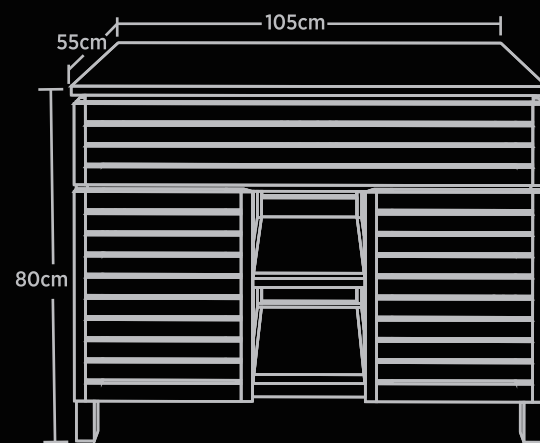

ST 80-10

ST 105-10

VANITY - 105CM

Product Name	VANITY 105CM ST 105-10 WB / LG
Product Code	BF-TT-DV-V-ST105-10-WB / LG
Dimension (cm)	L-105 / B-55 / H-80
Material	Teak Wood + Stainless Steel
Finish	Water Base / Light Grey
Mounting Type	Free Standing
Basin	1
Basin Compatibility	Top Mount
Shelves	2
Drawers	1
Doors	2
MRP	84001/-