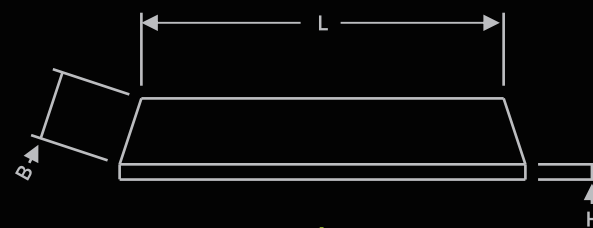

MIRROR

Product Name	MIRROR M 80 WB / LG MIRROR M 105 WB / LG
Product Code	BF-TT-DV-M-M-80-WB / LG BF-TT-DV-M-M-105-WB / LG
Dimension (cm)	L-80 / B-3 / H-70 L-105 / B-3 / H-70
Material	Teak Wood
Finish	Water Base / Light Grey
Mounting Type	Wall Mounting
MRP	80CM Rs. 14321/- 105CM Rs. 16740/-

MIRROR LAMP STALL

Product Name	MIRROR LAMP STALL LS 80 WB / LG MIRROR LAMP STALL LS 105 WB / LG
Product Code	BF-TT-DV-MLS-80-WB / LG BF-TT-DV-MLS-105-WB / LG
Dimension (cm)	L-80 / B-15 / H-7 L-105 / B-15 / H-7
Material	Teak Wood
Finish	Water Base / Light Grey
Mounting Type	Wall Mounting
MRP	80CM Rs. 6905/- 105CM Rs. 8772/-

MIRROR SHELF

Product Name	MIRROR SHELF S 80 WB / LG MIRROR SHELF S 105 WB / LG
Product Code	BF-TT-DV-MS-S-80-WB / LG BF-TT-DV-MS-S-105-WB / LG
Dimension (cm)	L-80 / B-13 / H-3 L-105 / B-13 / H-3
Material	Teak Wood
Finish	Water Base / Light Grey
Mounting Type	Wall Mounting
MRP	80CM Rs. 4987/- 105CM Rs. 6748/-

S 80 / 105

TOWEL LADDER

Product Name	TOWEL LADDER PS 02 WB / LG
Product Code	BF-TT-DV-TL-PS-02-WB / LG
Dimension (cm)	L-56 / B-5 / H-180
Material	Teak Wood
Finish	Water Base / Light Grey
Mounting Type	Free Standing
MRP	12275/-

PRICE FOR COMPLETE SET (IN RS.)

SET SIZE	VANITY	LINEN CABINET*	MIRROR	MIRROR SHELF	MIRROR LAMP STALL	TOWEL LADDER*	TOTAL PRICE OF SET
80cm	71862/-	62656/-	14321/-	4987/-	6905/-	12275/-	173006/-
105cm	84001/-	62656/-	16740/-	6748/-	8772/-	12275/-	191192/-

- Available colours - Water Base & Light Grey
- Sizes readily available - Vanity 80cm & 105cm
- Linen Cabinet H-180cm* / Towel Ladder H-180cm*
- Size on order - Vanity 140cm
- Dimensions mentioned are (+/- 3cm)
- Delivery period for sizes on order - 90 days from the date of order confirmation