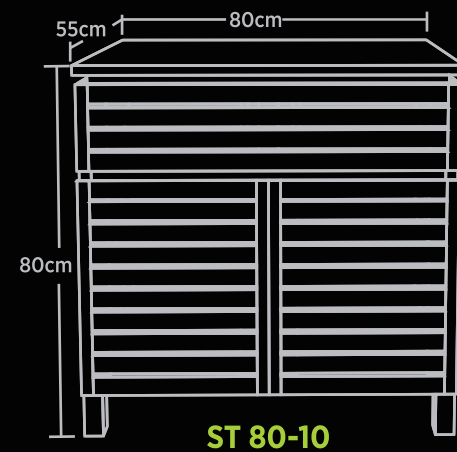

This Diva collection vanity is the perfect match for your large and small bathroom, which will help pull together your design.

This Diva Collection Series Includes  
(1 Linen Cabinet, 1 Vanity, 1 Mirror, 1 Mirror Shelf,  
1 Mirror Lamp Stall and 1 Towel Ladder)

## VANITY - 80CM

Product Name	VANITY 80CM ST 80-10 WB / LG
Product Code	BF-TT-DV-V-ST80-10-WB / LG
Dimension (cm)	L-80 / B-55 / H-80
Material	Teak Wood + Stainless Steel
Finish	Water Base / Light Grey
Mounting Type	Free Standing
Basin	1
Basin Compatibility	Top Mount
Shelves	0
Drawers	1
Doors	2
MRP	71862/-

- Available colours - Water Base & Light Grey
- Sizes readily available - Vanity 80cm & 105cm
- Linen Cabinet H-180cm\* / Towel Ladder H-180cm\*
- Size on order - Vanity 140cm
- Dimensions mentioned are (+/- 3cm)
- Delivery period for sizes on order - 90 days from the date of order confirmation