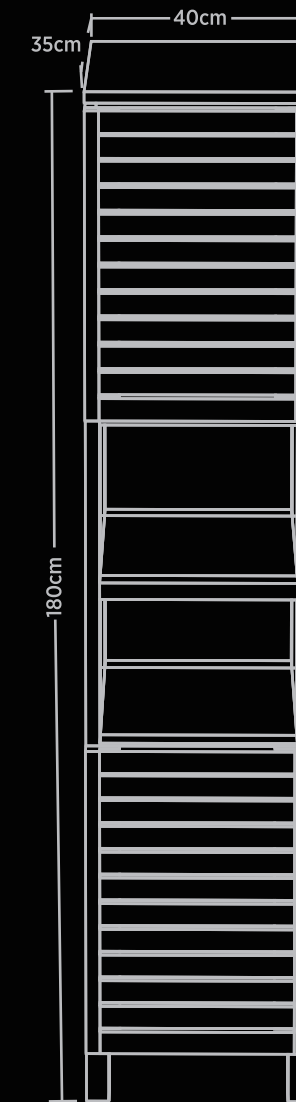

## VANITY - 80CM

Product Name	VANITY 80CM ST 80-10 WB / LG
Product Code	BF-TT-DV-V-ST80-10-WB / LG
Dimension (cm)	L-80 / B-55 / H-80
Material	Teak Wood + Stainless Steel
Finish	Water Base / Light Grey
Mounting Type	Free Standing
Basin	1
Basin Compatibility	Top Mount
Shelves	0
Drawers	1
Doors	2
MRP	71862/-

## VANITY - 105CM

Product Name	VANITY 105CM ST 105-10 WB / LG
Product Code	BF-TT-DV-V-ST105-10-WB / LG
Dimension (cm)	L-105 / B-55 / H-80
Material	Teak Wood + Stainless Steel
Finish	Water Base / Light Grey
Mounting Type	Free Standing
Basin	1
Basin Compatibility	Top Mount
Shelves	2
Drawers	1
Doors	2
MRP	84001/-

**M 80 / 105**

**MIRROR**

Product Name	MIRROR M 80 WB / LG MIRROR M 105 WB / LG
Product Code	BF-TT-DV-M-M-80-WB / LG BF-TT-DV-M-M-105-WB / LG
Dimension (cm)	L-80 / B-3 / H-70 L-105 / B-3 / H-70
Material	Teak Wood
Finish	Water Base / Light Grey
Mounting Type	Wall Mounting
MRP	80CM Rs. 14321/- 105CM Rs. 16740/-

- Available colours - Water Base & Light Grey
- Sizes readily available - Vanity 80cm & 105cm
- Linen Cabinet H-180cm\* / Towel Ladder H-180cm\*
- Size on order - Vanity 140cm
- Dimensions mentioned are (+/- 3cm)
- Delivery period for sizes on order - 90 days from the date of order confirmation