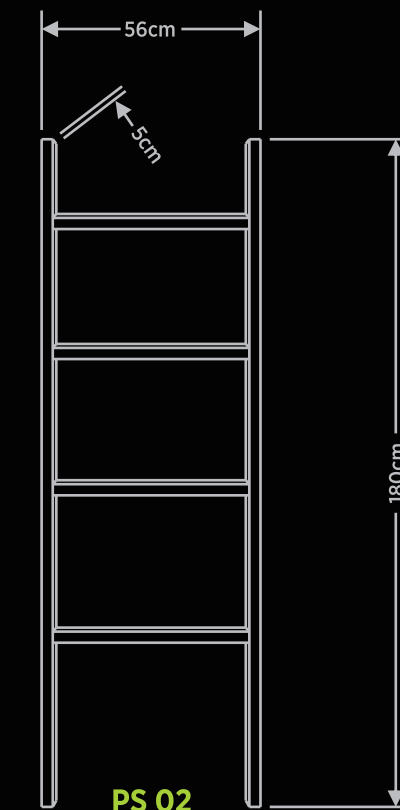

PS 02

TOWEL LADDER

Product Name	TOWEL LADDER PS 02 WB / LG
Product Code	BF-TT-DV-TL-PS-02-WB / LG
Dimension (cm)	L-56 / B-5 / H-180
Material	Teak Wood
Finish	Water Base / Light Grey
Mounting Type	Free Standing
MRP	12275/-

PRICE FOR COMPLETE SET (IN RS.)

SET SIZE	VANITY	LINEN CABINET*	MIRROR	MIRROR SHELF	MIRROR LAMP STALL	TOWEL LADDER*	TOTAL PRICE OF SET
80cm	71862/-	62656/-	14321/-	4987/-	6905/-	12275/-	173006/-
105cm	84001/-	62656/-	16740/-	6748/-	8772/-	12275/-	191192/-

- Available colours - Water Base & Light Grey
- Sizes readily available - Vanity 80cm & 105cm
- Linen Cabinet H-180cm* / Towel Ladder H-180cm*
- Size on order - Vanity 140cm
- Dimensions mentioned are (+/- 3cm)
- Delivery period for sizes on order - 90 days from the date of order confirmation