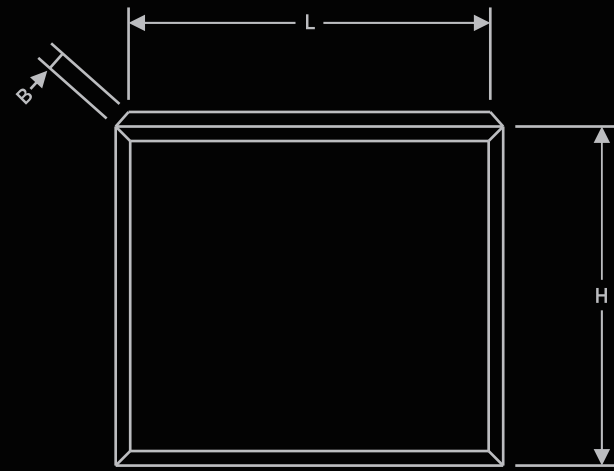

## VANITY - 105CM

Product Name	VANITY 105CM ST 105-10 WB / LG
Product Code	BF-TT-DV-V-ST105-10-WB / LG
Dimension (cm)	L-105 / B-55 / H-80
Material	Teak Wood + Stainless Steel
Finish	Water Base / Light Grey
Mounting Type	Free Standing
Basin	1
Basin Compatibility	Top Mount
Shelves	2
Drawers	1
Doors	2
MRP	84001/-

## LINEN CABINET - 180CM

Product Name	LINEN CABINET 180CM STCL 180 WB / LG
Product Code	BF-TT-DV-LC-ST-CL-180-WB / LG
Dimension (cm)	L-40 / B-35 / H-180
Material	Teak Wood + Stainless Steel
Finish	Water Base / Light Grey
Mounting Type	Free Standing
Shelves	2
Drawers	0
Doors	2
MRP	62656/-