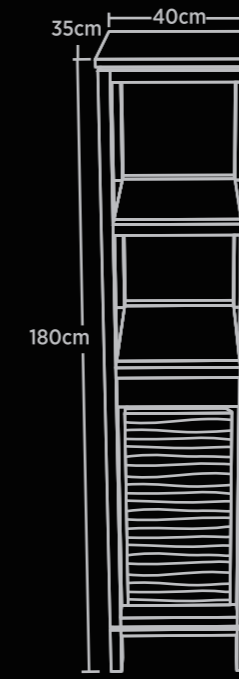

## VANITY - 80CM

Product Name	VANITY 80CM CR 80 WB / LG
Product Code	BF-TT-CR-V-CR-80-WB / LG
Dimension (cm)	L-80 / B-55 / H-85
Material	Teak Wood
Finish	Water Base / Light Grey
Mounting Type	Free Standing
Basin	1
Basin Compatibility	Top Mount
Shelves	0
Drawers	0
Doors	2
MRP	55495/-

## VANITY - 105CM

Product Name	VANITY 105CM CR 105 WB / LG
Product Code	BF-TT-CR-V-CR-105-WB / LG
Dimension (cm)	L-105 / B-55 / H-85
Material	Teak Wood
Finish	Water Base / Light Grey
Mounting Type	Free Standing
Basin	1
Basin Compatibility	Top Mount
Shelves	0
Drawers	2
Doors	2
MRP	72770/-

## MIRROR

Product Name	MIRROR MS 80 WB / LG MIRROR MS-105 WB / LG
Product Code	BF-TT-CR-M-MS-80-WB / LG BF-TT-CR-M-MS-105-WB / LG
Dimension (cm)	L-80 / B-3 / H-70 L-105 / B-3 / H-70
Material	Teak Wood
Finish	Water Base / Light Grey
Mounting Type	Wall Mounting
MRP	80CM - 14577/- 105CM - 19115/-

## PRICE FOR COMPLETE SET (IN RS.)

SET SIZE	VANITY	LINEN CABINET*	MIRROR	TOWEL HANGER*	TOTAL PRICE OF SET
80cm	55495/-	50728/-	14577/-	4092/-	124892/-
105cm	72770/-	50728/-	19115/-	4092/-	146705/-

- Available colours - Water Base & Light Grey
- Sizes readily available - Vanity 80cm & 105cm
- Linen Cabinet H-180cm\* / Towel Hanger H-10cm\*
- Size on order - Vanity 140cm
- Dimensions mentioned are (+/- 3cm)
- Delivery period for sizes on order - 90 days from the date of order confirmation