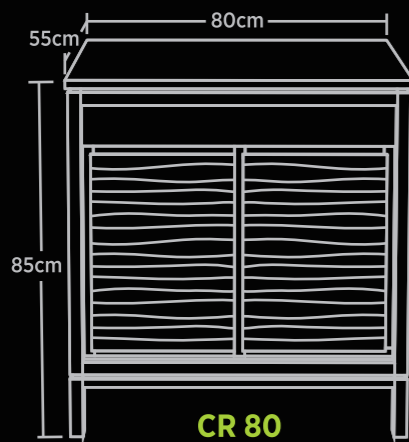

CRUISE

The Cruise collection is one of its kind having a sleek look and louvered doors. This collection will give a gracious look to your bathroom. The Linen cabinet gives your bathroom extra storage space to hold many important items such as Towels, Toiletries, Toilet Paper and more.

This Cruise Collection Series Includes (1 Linen Cabinet, 1 Vanity, 1 Mirror and 1 Towel Hanger)

CR 80

VANITY - 80CM

Product Name	VANITY 80CM CR 80 WB / LG
Product Code	BF-TT-CR-V-CR-80-WB / LG
Dimension (cm)	L-80 / B-55 / H-85
Material	Teak Wood
Finish	Water Base / Light Grey
Mounting Type	Free Standing
Basin	1
Basin Compatibility	Top Mount
Shelves	0
Drawers	0
Doors	2
MRP	55495/-