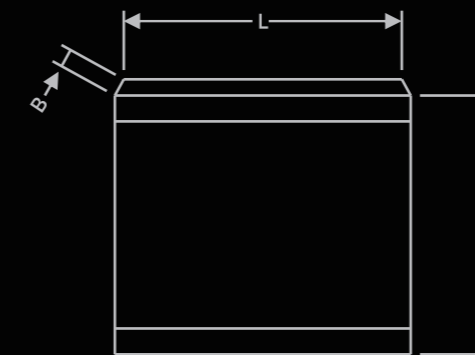

## VANITY - 105CM

Product Name	VANITY 105CM CR 105 WB / LG
Product Code	BF-TT-CR-V-CR-105-WB / LG
Dimension (cm)	L-105 / B-55 / H-85
Material	Teak Wood
Finish	Water Base / Light Grey
Mounting Type	Free Standing
Basin	1
Basin Compatibility	Top Mount
Shelves	0
Drawers	2
Doors	2
MRP	72770/-

## LINEN CABINET - 180CM

Product Name	LINEN CABINET 180CM CRCL 180- WB / LG
Product Code	BF-TT-CR-LC-CR-CL-180-WB / LG
Dimension (cm)	L-40 / B-35 / H-180
Material	Teak Wood
Finish	Water Base / Light Grey
Mounting Type	Free Standing
Shelves	2
Drawers	0
Doors	1
MRP	50728/-