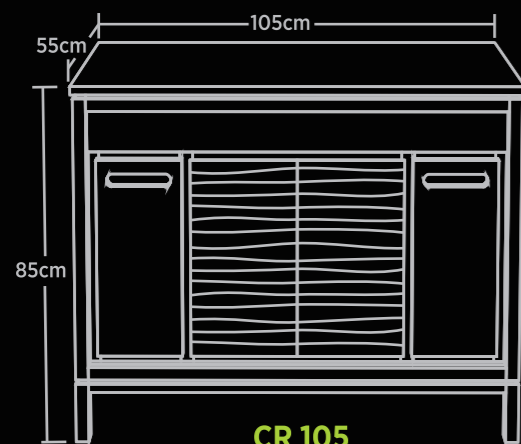

## VANITY - 80CM

Product Name	VANITY 80CM CR 80 WB / LG
Product Code	BF-TT-CR-V-CR-80-WB / LG
Dimension (cm)	L-80 / B-55 / H-85
Material	Teak Wood
Finish	Water Base / Light Grey
Mounting Type	Free Standing
Basin	1
Basin Compatibility	Top Mount
Shelves	0
Drawers	0
Doors	2
MRP	55495/-

## PRICE FOR COMPLETE SET (IN RS.)

SET SIZE	VANITY	LINEN CABINET*	MIRROR	TOWEL HANGER*	TOTAL PRICE OF SET
80cm	55495/-	50728/-	14577/-	4092/-	124892/-
105cm	72770/-	50728/-	19115/-	4092/-	146705/-

- Available colours - Water Base & Light Grey
- Sizes readily available - Vanity 80cm & 105cm
- Linen Cabinet H-180cm\* / Towel Hanger H-10cm\*
- Size on order - Vanity 140cm
- Dimensions mentioned are (+/- 3cm)
- Delivery period for sizes on order - 90 days from the date of order confirmation