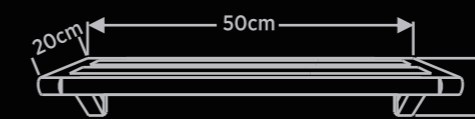

PS 03

TOWEL HANGER

Product Name	TOWEL HANGER PS 03 WB / LG
Product Code	BF-TT-CR-TH-PS-03-WB / LG
Dimension (cm)	L-50 / B-20 / H-10
Material	Teak Wood
Finish	Water Base / Light Grey
Mounting Type	Wall Mounting
MRP	4092/-

PRICE FOR COMPLETE SET (IN RS.)

SET SIZE	VANITY	LINEN CABINET*	MIRROR	TOWEL HANGER*	TOTAL PRICE OF SET
80cm	55495/-	50728/-	14577/-	4092/-	124892/-
105cm	72770/-	50728/-	19115/-	4092/-	146705/-

- Available colours - Water Base & Light Grey
- Sizes readily available - Vanity 80cm & 105cm
- Linen Cabinet H-180cm* / Towel Hanger H-10cm*
- Size on order - Vanity 140cm
- Dimensions mentioned are (+/- 3cm)
- Delivery period for sizes on order - 90 days from the date of order confirmation