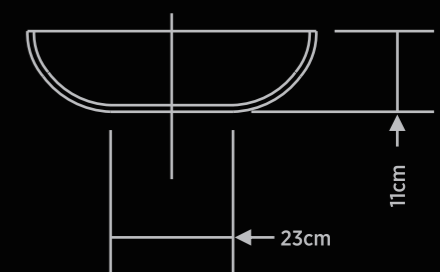

PRODUCT DETAILS

Dimensions : Dia-40cm X H-11cm

Shape : Regular

Material : Solid Teak

Finish : Natural Brown

Overflow : No Overflow

Weight Uncrated : 2.30 Kg

Weight Crated : 4 Kg

Exterior Treatment : Smooth

Interior Treatment : Smooth

Faucet Included : No

TEAK ROUND BASIN 40CM

Product Name	TEAK ROUND BASIN NATURAL BROWN ANTONI - 321
Product Code	BF-KM-TRB-NB-AT-321
Dimension (cm)	DIA-40 / H-11
Material	Solid Teak
Finish	Natural Brown
Mounting Type	Counter Top
MRP	17502/-

* Sizes may vary slightly (\pm 2cm).

TOP VIEW

SIDE VIEW