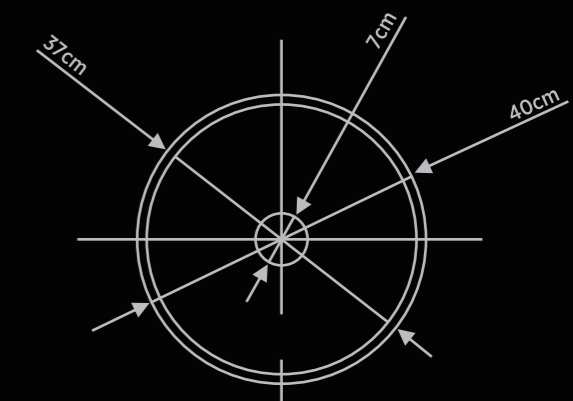

PRODUCT DETAILS

Dimensions : Dia-40cm X H-11cm

Shape : Regular

Material : Solid Teak

Finish : Natural Brown

Overflow : No Overflow

Weight Uncrated : 2.30 Kg

Weight Crated : 4 Kg

Exterior Treatment : Smooth

Interior Treatment : Smooth

Faucet Included : No

TEAK ROUND BASIN 40CM

Product Name	TEAK ROUND BASIN NATURAL BROWN ANTONI - 321
Product Code	BF-KM-TRB-NB-AT-321
Dimension (cm)	DIA-40 / H-11
Material	Solid Teak
Finish	Natural Brown
Mounting Type	Counter Top
MRP	17502/-

* Sizes may vary slightly (\pm 2cm).

TOP VIEW

SIDE VIEW