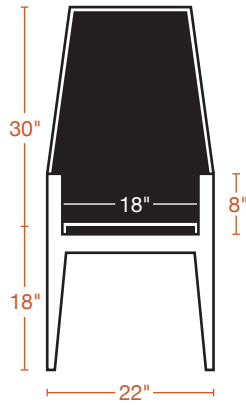

SIDE

FRONT

stem

**Wiam Dining Arm Chair**