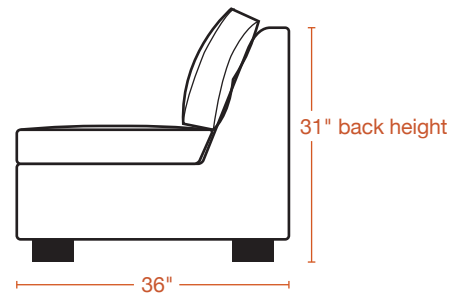

TOP

TOP - open

FRONT

SIDE

stem

Rio Armless Full Sleeper Sofa

TOP

TOP - open

FRONT

SIDE

stem

Rio Armless Queen Sleeper Sofa