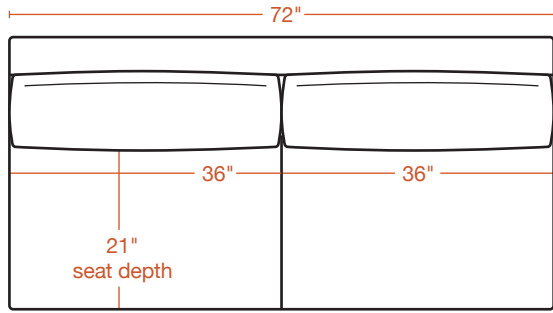

TOP

TOP - open

FRONT

SIDE

stem

Rio Armless Full Sleeper Sofa

TOP

TOP - open

FRONT

SIDE

stem

Rio Armless Queen Sleeper Sofa