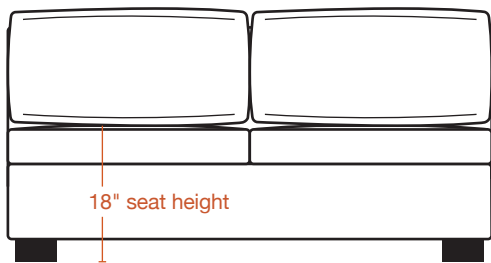

TOP

TOP - open

FRONT

SIDE

stem

Rio Armless Full Sleeper Sofa

TOP

TOP - open

FRONT

SIDE

stem

Rio Armless Queen Sleeper Sofa