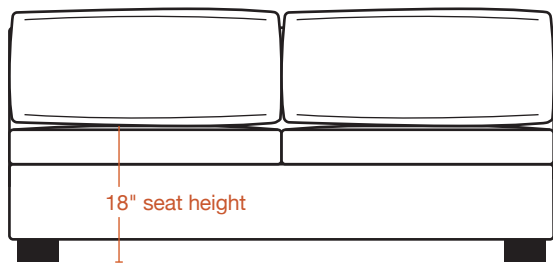

TOP

TOP - open

FRONT

SIDE

stem

Rio Armless Full Sleeper Sofa

TOP

TOP - open

FRONT

SIDE

stem

Rio Armless Queen Sleeper Sofa