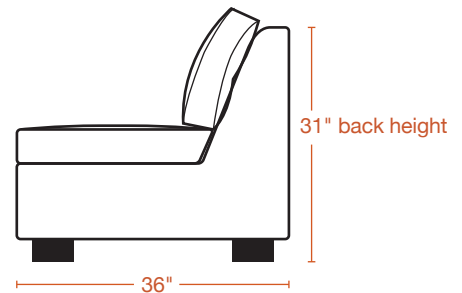

TOP

TOP - open

FRONT

SIDE

stem

Rio Armless Full Sleeper Sofa

TOP

TOP - open

FRONT

SIDE

stem

Rio Armless Queen Sleeper Sofa