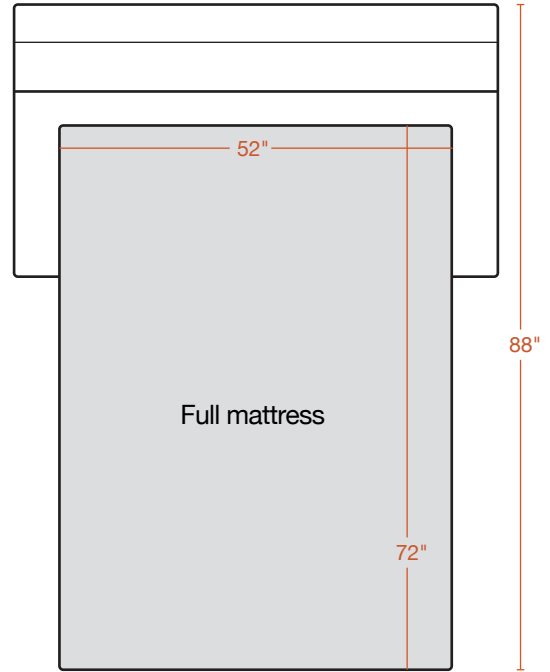

TOP

TOP - open

FRONT

SIDE

stem

Rio Armless Full Sleeper Sofa

TOP

TOP - open

FRONT

SIDE

stem

Rio Armless Queen Sleeper Sofa