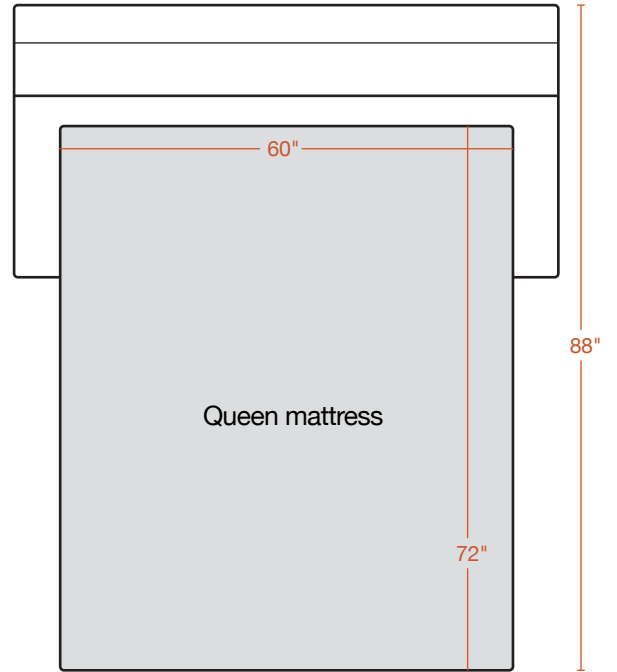

TOP

TOP - open

FRONT

SIDE

stem

Rio Armless Full Sleeper Sofa

TOP

TOP - open

FRONT

SIDE

stem

Rio Armless Queen Sleeper Sofa