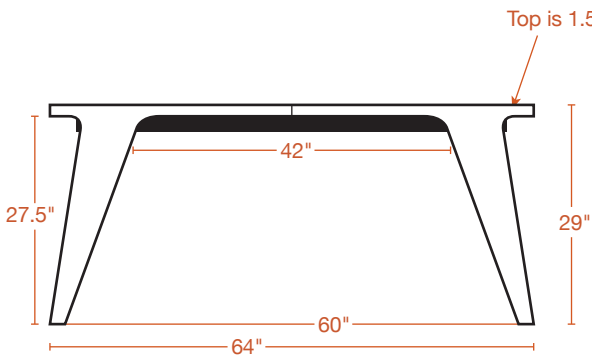

TOP (closed)

TOP (open w/ 2 leaves)

FRONT (closed)

FRONT (open w/ 2 leaves)

SIDE

stem

Palder Extendable Dining Table