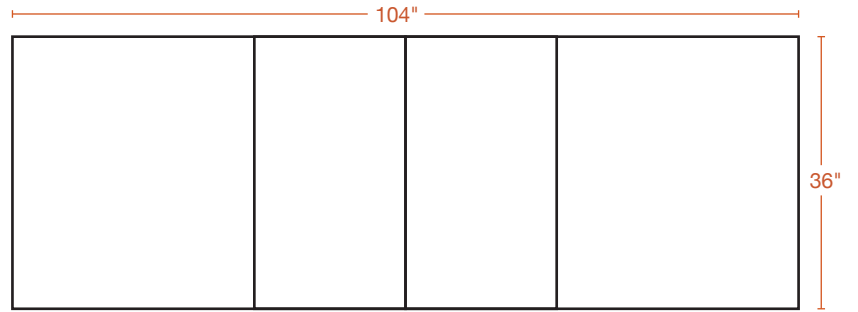

TOP (closed)

TOP (open w/ 2 leaves)

FRONT (closed)

FRONT (open w/ 2 leaves)

SIDE

stem

Palder Extendable Dining Table