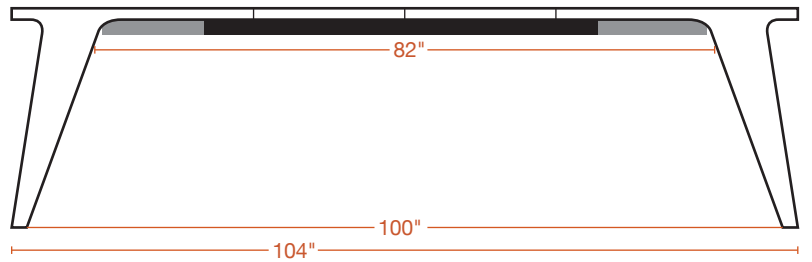

TOP (closed)

TOP (open w/ 2 leaves)

FRONT (closed)

FRONT (open w/ 2 leaves)

SIDE

stem

Palder Extendable Dining Table