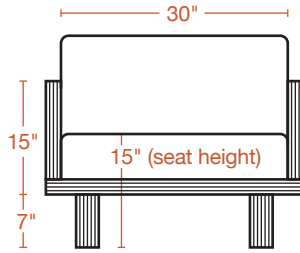

TOP

FRONT

SIDE

stem

Bamboo Float | Chair