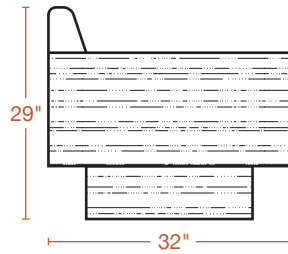

TOP

FRONT

SIDE

stem

Bamboo Float | Chair