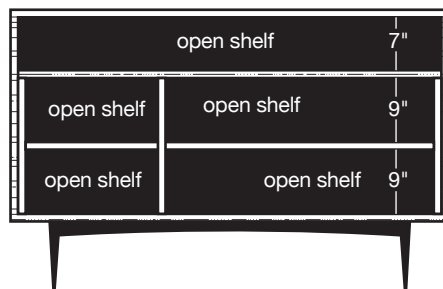

FRONT (closed)

TOP (closed)

TOP (open)

FRONT (open)

SIDE

stem

Atten Open Shelf 3-Door Credenza