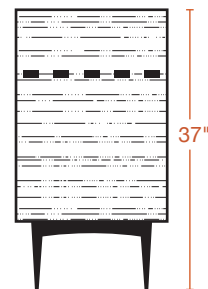

FRONT (closed)

TOP (closed)

TOP (open)

FRONT (open)

SIDE

stem

Atten Open Shelf 3-Door Credenza