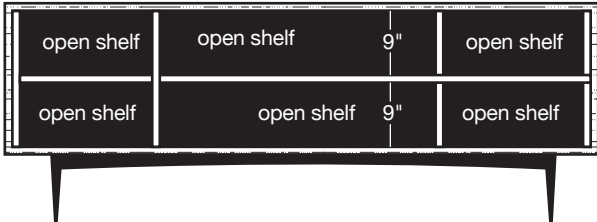

FRONT (closed)

TOP (closed)

TOP (open)

FRONT (open)

SIDE

stem

Atten 4-Door Credenza