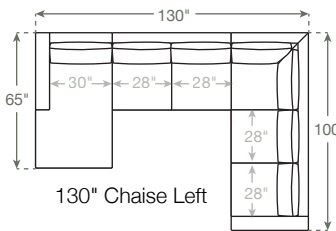

AVAILABLE CONFIGURATIONS

130" Chaise Left

130" Chaise Right

158" Chaise Left

158" Chaise Right

Ottomans

medley

Rio U Sectional