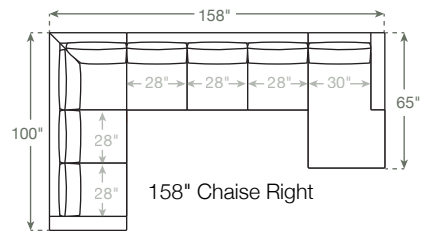

AVAILABLE CONFIGURATIONS

130" Chaise Left

130" Chaise Right

158" Chaise Left

158" Chaise Right

Ottomans

medley

Rio U Sectional