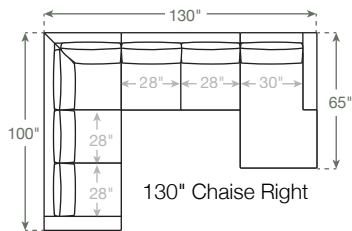

AVAILABLE CONFIGURATIONS

130" Chaise Left

130" Chaise Right

158" Chaise Left

158" Chaise Right

Ottomans

medley

Rio U Sectional