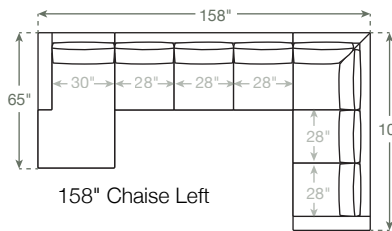

AVAILABLE CONFIGURATIONS

130" Chaise Left

130" Chaise Right

158" Chaise Left

158" Chaise Right

Ottomans

medley

Rio U Sectional