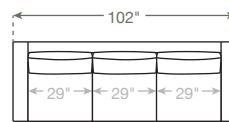

AVAILABLE CONFIGURATIONS

Loveseat

82" Sofa

92" Sofa

102" Sofa

Ottoman