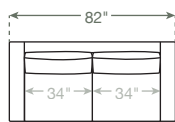

AVAILABLE CONFIGURATIONS

Loveseat

82" Sofa

92" Sofa

102" Sofa

Ottoman