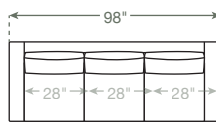

AVAILABLE CONFIGURATIONS

Loveseat

84" Sofa

98" Sofa

Ottomans