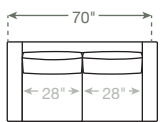

AVAILABLE CONFIGURATIONS

Loveseat

84" Sofa

98" Sofa

Ottomans